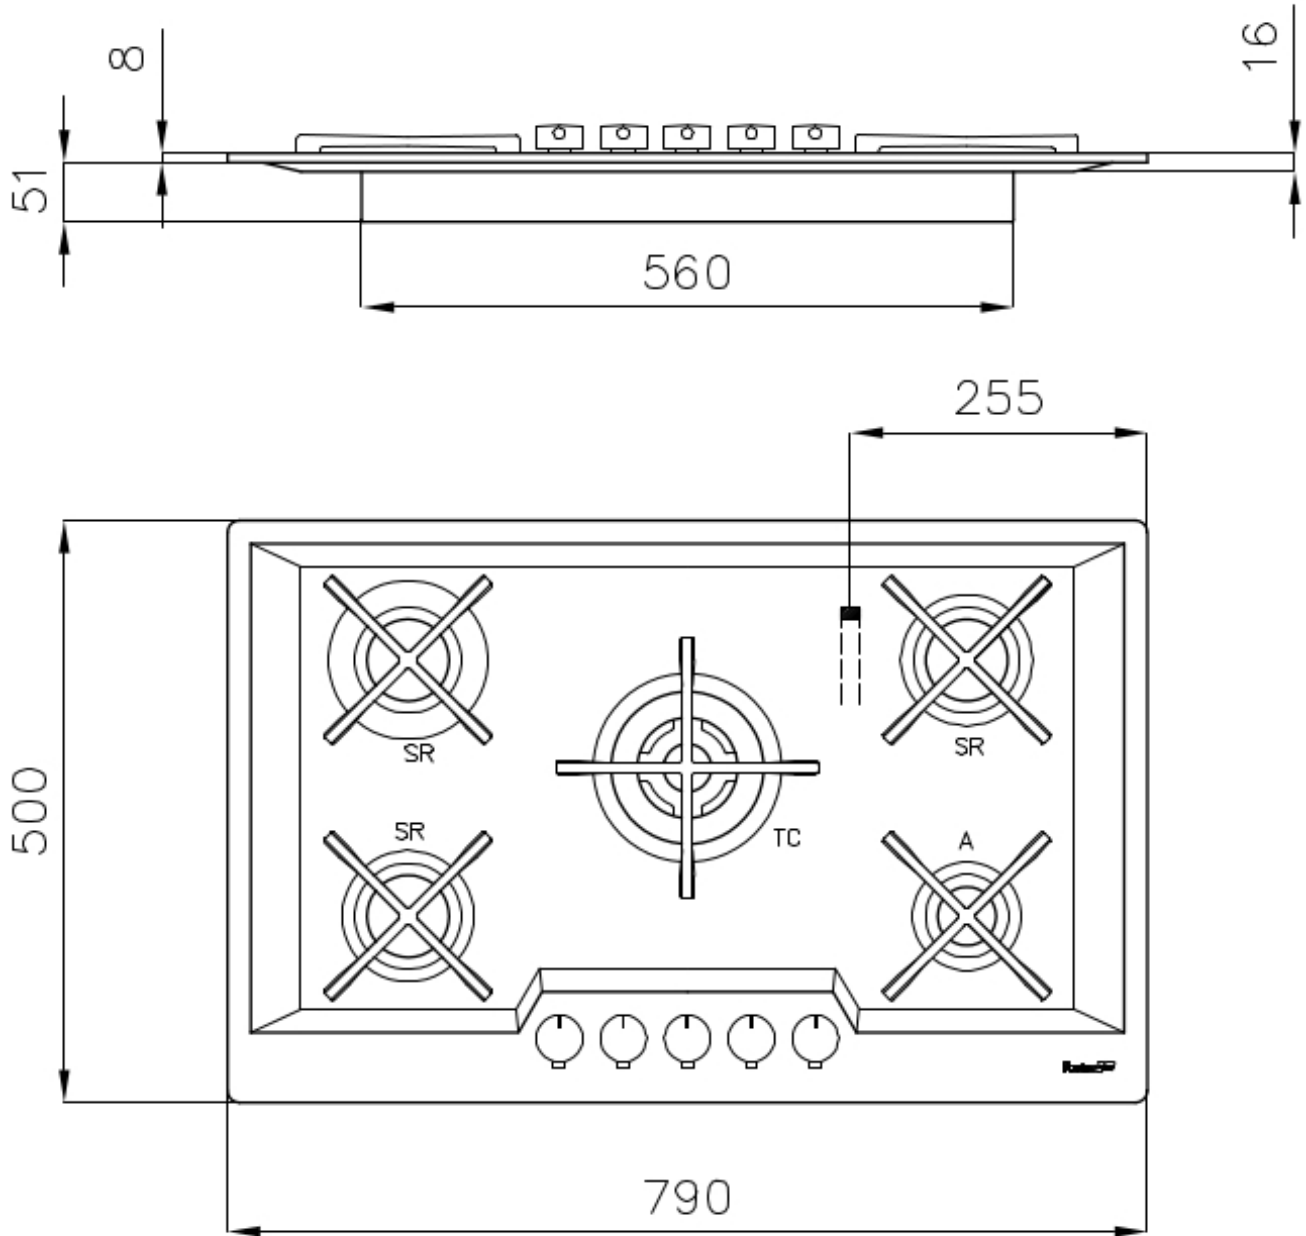

TECHNICAL DATA