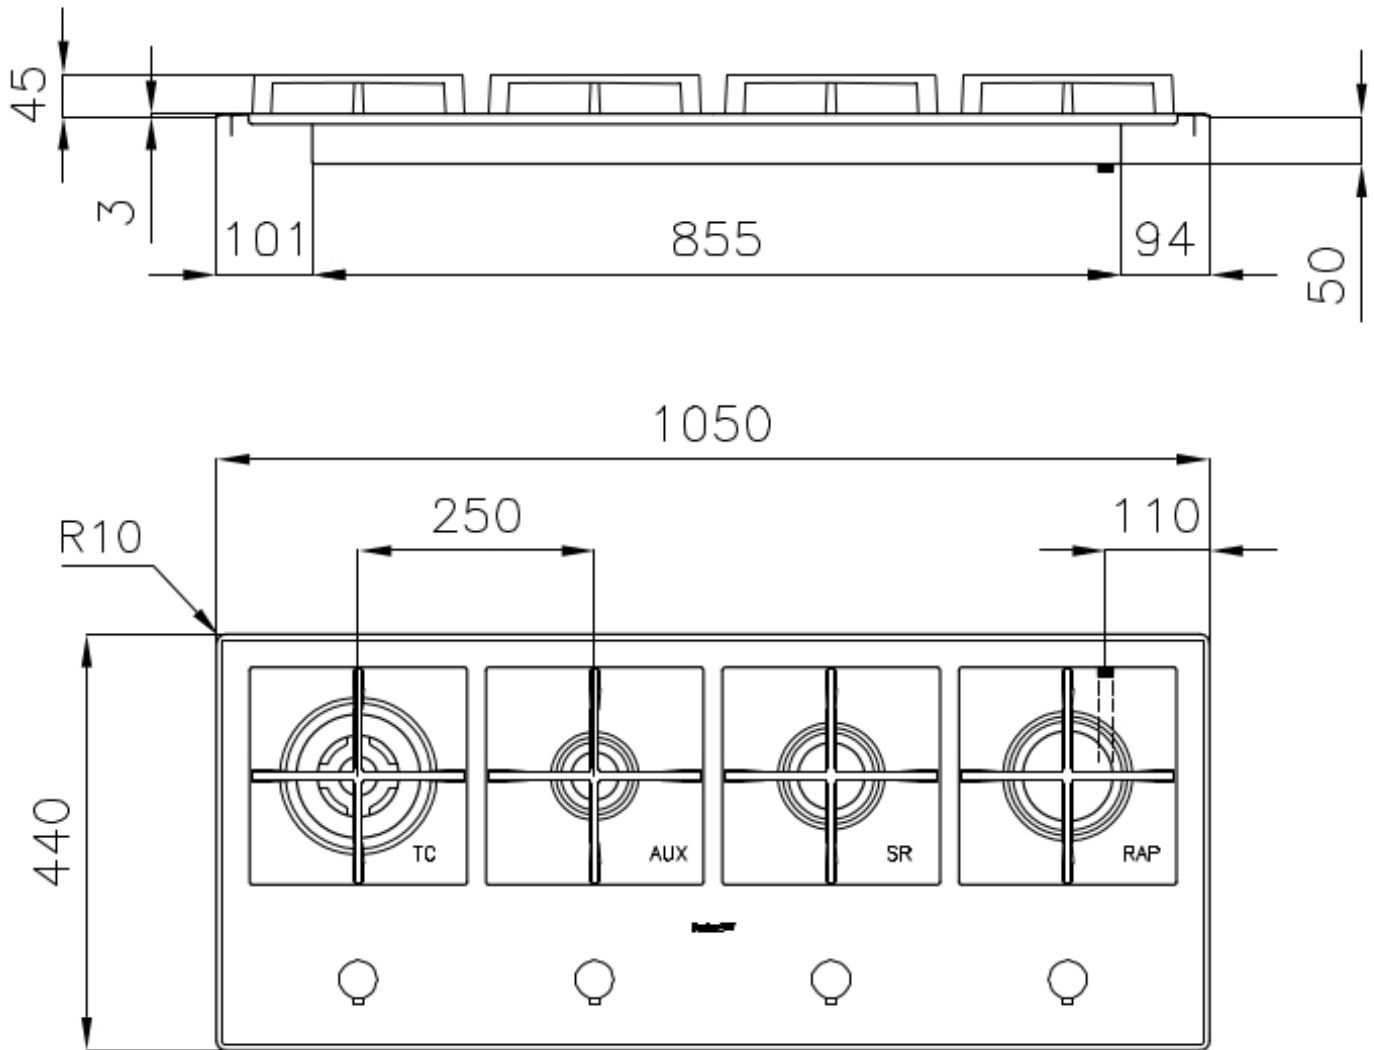

TECHNICAL DATA