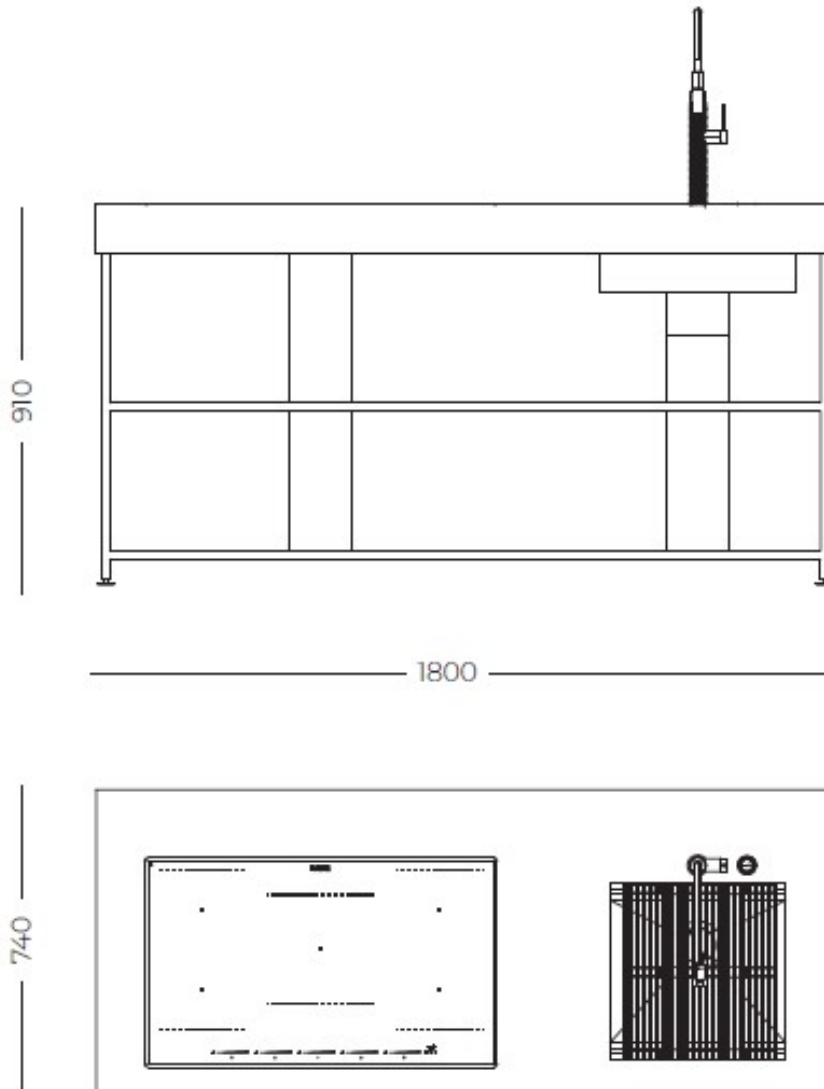

Foster integrated products

1031 850 - Milanello Sink welded 470 x 466 mm
8425 100 - Skin mixer
8407 116 - Space Push automatic waste fitting
7384 645 - Induction hob KE 5 zones - 230V 50/60 Hz

Rear features

Hot and cold water connection
Electrical connection

TECHNICAL DATA