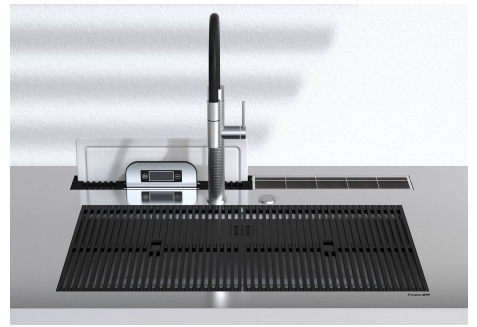

### DETAILS

Integrated equipped channel	Glass/plate holder Scales Grey HDPE cutting board
Type	Sink
Material	Stainless steel AISI 316 L with alveolar aluminum support
Texture	Brushed in line
Framework	Welded tubular structure in AISI 316L stainless steel
Dimensions	150 x 74 x (h) 91 cm
Shelf	2 shelves in HPL wood effect
Weight	85 kg
Anchoring	4 adjustable feet for laying on the ground

Foster integrated products

1034 850 - Milanello sink welded 750 x 374 mm depth 200 mm  
8424 100 - Skin mixer  
8407 116 - Space Push automatic drain

Rear features

Hot and cold water connection

## EQUIPMENT

Black grid

Mixer Tap Skin

Sink Milanello Workstation

Space Push automatic waste fitting