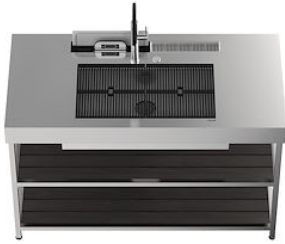

### DETAILS

Integrated equipped channel	Glass/plate holder Scales Grey HDPE cutting board
Type	Sink
Material	Stainless steel AISI 316 L with alveolar aluminum support
Texture	Brushed in line
Framework	Welded tubular structure in AISI 316L stainless steel
Dimensions	150 x 74 x (h) 91 cm
Shelf	2 shelves in HPL wood effect
Weight	85 kg
Anchoring	4 adjustable feet for laying on the ground

Foster integrated products

1034 850 - Milanello sink welded 750 x 374 mm depth 200 mm  
8424 100 - Skin mixer  
8407 116 - Space Push automatic drain

Rear features

Hot and cold water connection

## EQUIPMENT

Black grid

Mixer Tap Skin

Sink Milanello Workstation

Space Push automatic waste fitting