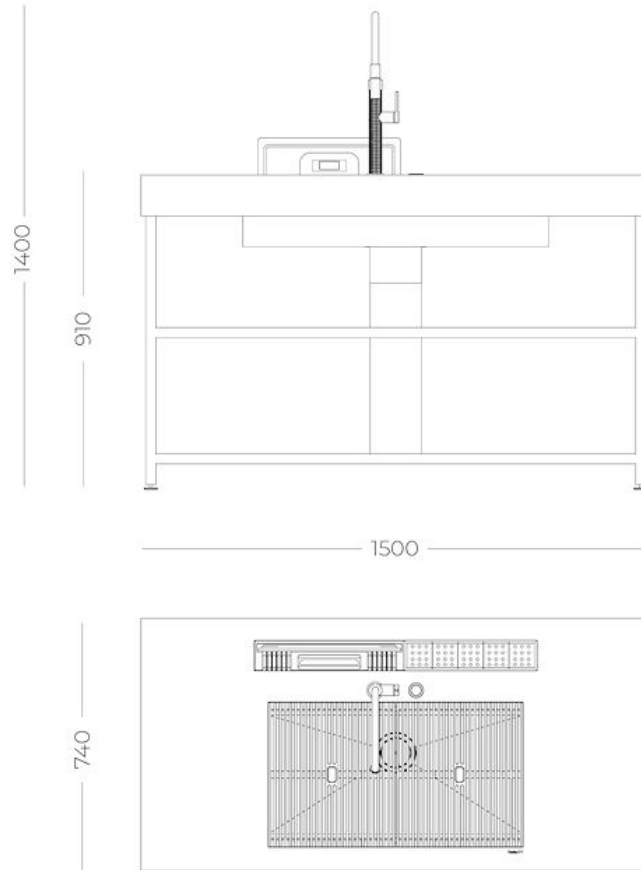

Foster integrated products

1034 850 - Milanello sink welded 750 x 374 mm depth 200 mm
8424 100 - Skin mixer
8407 116 - Space Push automatic drain

Rear features

Hot and cold water connection

TECHNICAL DATA