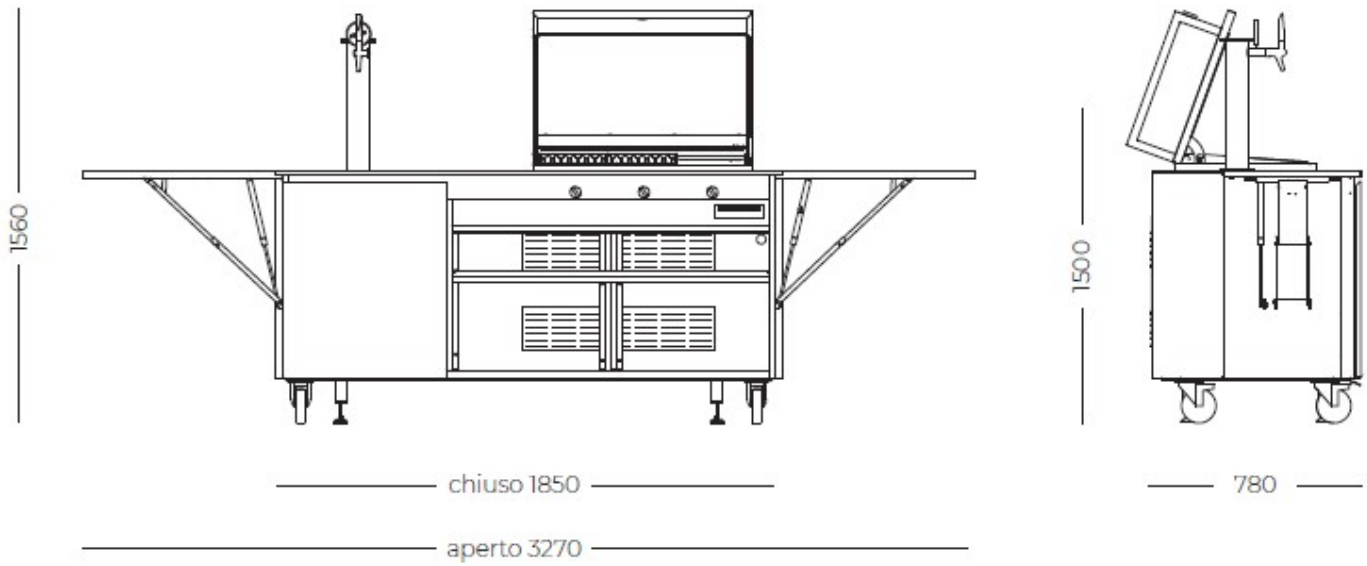

Finalmente BBQ + Beer

Freestanding

Code: 7555 011

DETAILS

Type	Barbecue + Beer dispenser
Wheels	Yes
Material	Stainless steel AISI 316 L with alveolar aluminum support
Texture	Brushed in line
Dimensions (open)	327 x 78 x (h)151 cm
Dimensions (closed)	185 x 78 x (h)149 cm
Weight	290 Kg
Framework	2 side shelves that can be opened 4 wheels (2 with locking system) 2 adjustable feet for laying on the ground

Rear features

Hot and cold water connection
Electrical connection
Gas connection

Front door equipment

Beer cooler 50 l / h
Compartment with internal shelf in HPL / stainless steel
Internal shelf in stainless steel

Integrated BBQ

Cooking area 750 x 400 mm
2 cooking grates 250 x 430 mm
1 cooking plate 250 x 430 mm
Insulated lid with analog thermometer
3 burners 2.0 kW with safety valve and thermocouples rapid action
Electronic ignition
LPG gas testing
Set of methane nozzles supplied

Accessories supplied

Waterproof PVC sheet (650 g / m²)

TECHNICAL DATA

GALLERY