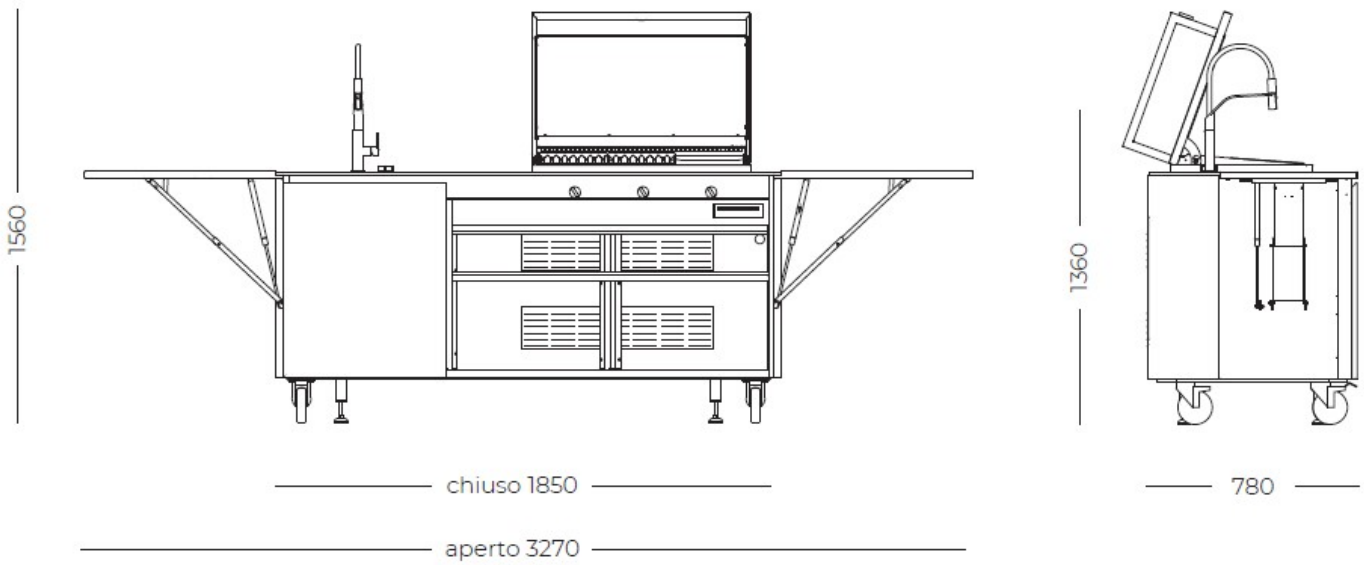

TECHNICAL DATA