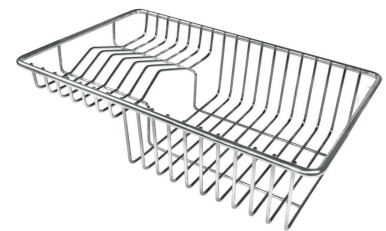

Finalmente bed and breakfast cooking station 7555 003

Freestanding

Code: 7555 003

DETAILS

Collections	Finalmente
Material	Stainless steel AISI 316
Texture	Satin
Dimensions (open)	327 x 78 x (h)178 cm
Dimensions (closed)	185 x 78 x (h)115 cm
Weight	285 kg

GALLERY

OPTIONAL ACCESSORIES

Black grid 8100 600

Bread and pizza kit - 8000 204

Glass chopping board 8631 300

HPDE Twin chopping board 8644 101

Induction Pro - Cookware set - 8pcs 8210 008

Induction PRO - Grill pan 8212 000

Induction Pro - Moka 8213 000

Induction Pro - Wok pan with flat bottom PRO 8211 000

Stainless steel plate rack 8100 303

Walnut-wood chopping board
8642 000