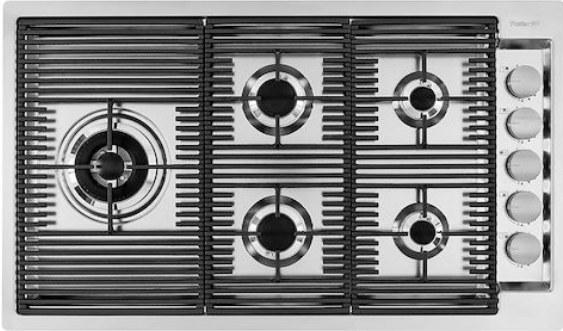

### DETAILS

Edge/Installation Type Rim h25 mm

---

Material AISI 304 stainless steel

---

Texture Brushed in line

---

Supply 220-240 V; 50/60 Hz

---

Dimensions 880 x 518 mm

---

Base size 90cm

---

Heating element Five burners

---

Built-in hole View technical data sheet

---

Grids Cast iron grids and enamelled burner covers

---

Width 88 cm

---

Total power 9.500 W

---

Auxiliary 2x1.000 W

## FEATURES

**Cast iron grids** Cast-iron is the ideal material for an hob grid, this due to the manifold properties characterising it: high heat capacity that improves cooking performance; high weight and stability that improve safety; sturdiness that preserves the hob's original aspect over time; easy cleaning.