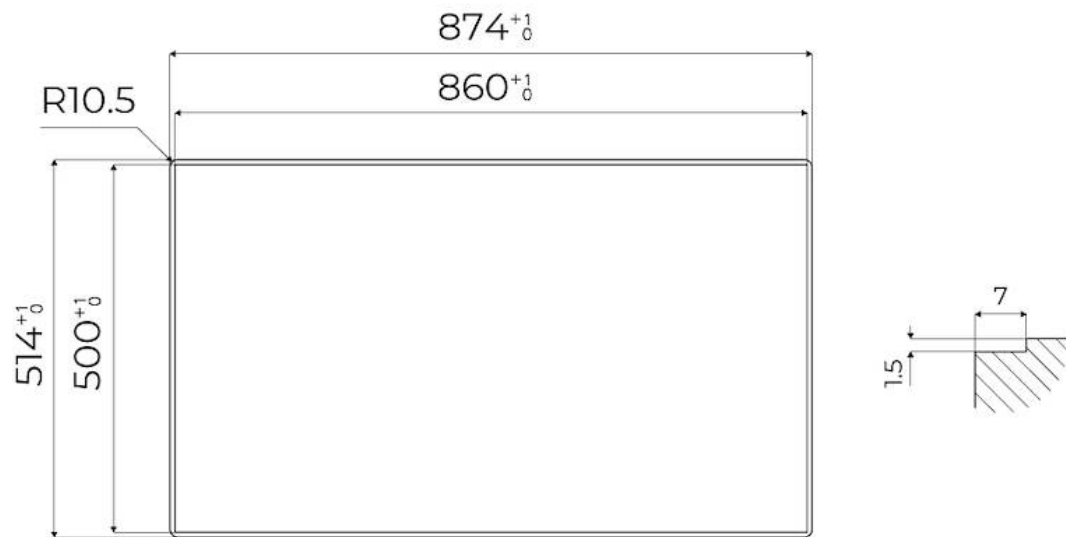

FTS - cut out

FT - cut out