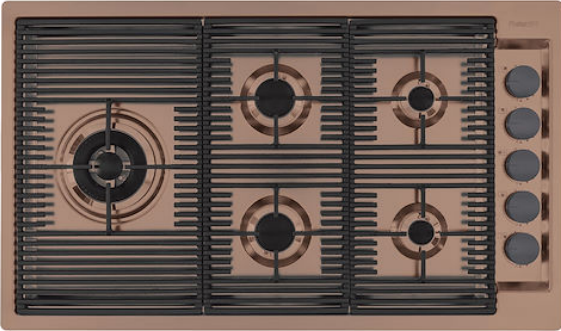

OUTLINE GAS - COPPER

Gas hobs

Code: 7440 008

DETAILS

Coloring Copper

Edge/Installation Type Flush-mount | Top-mount

Material AISI 304 stainless steel

Texture Brushed in line

Supply 220-240 V; 50/60 Hz

Dimensions 873x513 mm

Base size 90cm

Heating element Five burners

Built-in hole [View technical data sheet](#)

Grids Cast iron grids and enamelled burner covers

Width 87 cm

Total power 9.500 W

Type Gas Hob

FEATURES

Cast iron grids Cast-iron is the ideal material for an hob grid, this due to the manifold properties characterising it: high heat capacity that improves cooking performance; high weight and stability that improve safety; sturdiness that preserves the hob's original aspect over time; easy cleaning.

Precise Power Flat burners with PrecisePower system: great control in flame-settings. Maximum precision in regulating the flame, thanks to the 10 pre-set levels of the PrecisePower system. And as a benefit, the nice and ultra-low look of the new Flat burners.