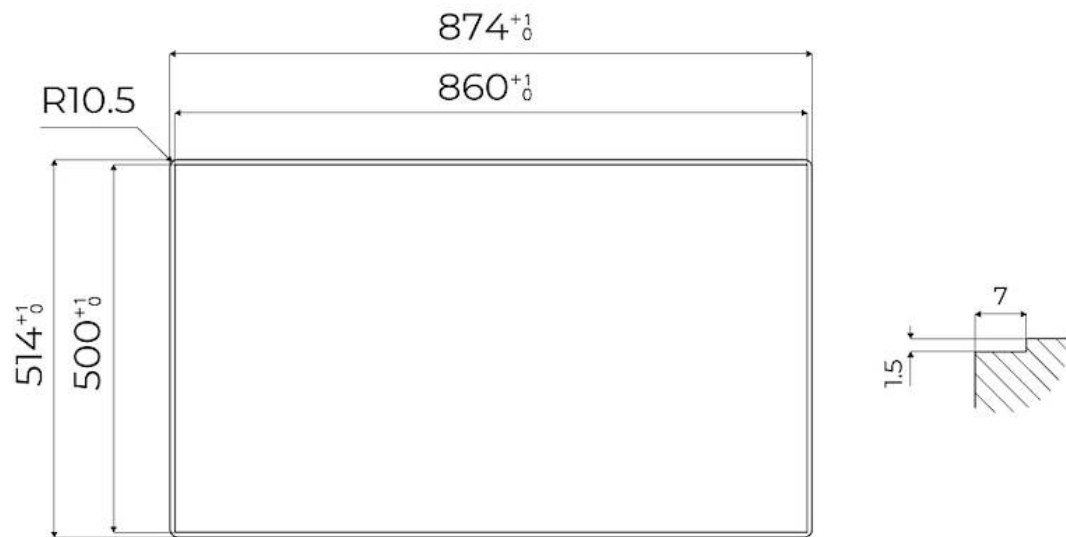

Dimensions 873x513 mm

Base size 90cm

Heating element Five burners

Built-in hole [View technical data sheet](#)

Grids Cast iron grids and enamelled burner covers

Width 87 cm

Total power 9.500 W

Auxiliary 2x1.000 W

TECHNICAL DATA

FTS - cut out

FT - cut out

GALLERY

OPTIONAL ACCESSORIES

Cast iron wok support

RECOMMENDED PAIRINGS

OUTLINE GUN METAL