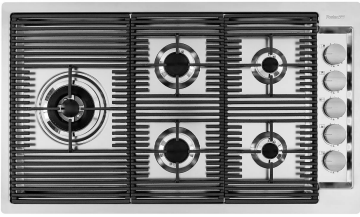

Type Gas Hob

FEATURES

Cast iron grids Cast-iron is the ideal material for an hob grid, this due to the manifold properties characterising it: high heat capacity that improves cooking performance; high weight and stability that improve safety; sturdiness that preserves the hob's original aspect over time; easy cleaning.

Precise Power Flat burners with PrecisePower system: great control in flame-settings. Maximum precision in regulating the flame, thanks to the 10 pre-set levels of the PrecisePower system. And as a benefit, the nice and ultra-low look of the new Flat burners.

Ultra-flat hob

Design meets functionality in the the ultra-flat models. Elegant grids that form a generously sized overall surface.

Under-knob ignition

The utmost freedom of movement with electronic under-knob ignition, a common feature of all models that allows a one-hand ignition of the burner.

TECHNICAL DATA

FTS - cut out

FT - cut out

GALLERY

OPTIONAL ACCESSORIES

Cast iron wok support

RECOMMENDED PAIRINGS

OUTLINE