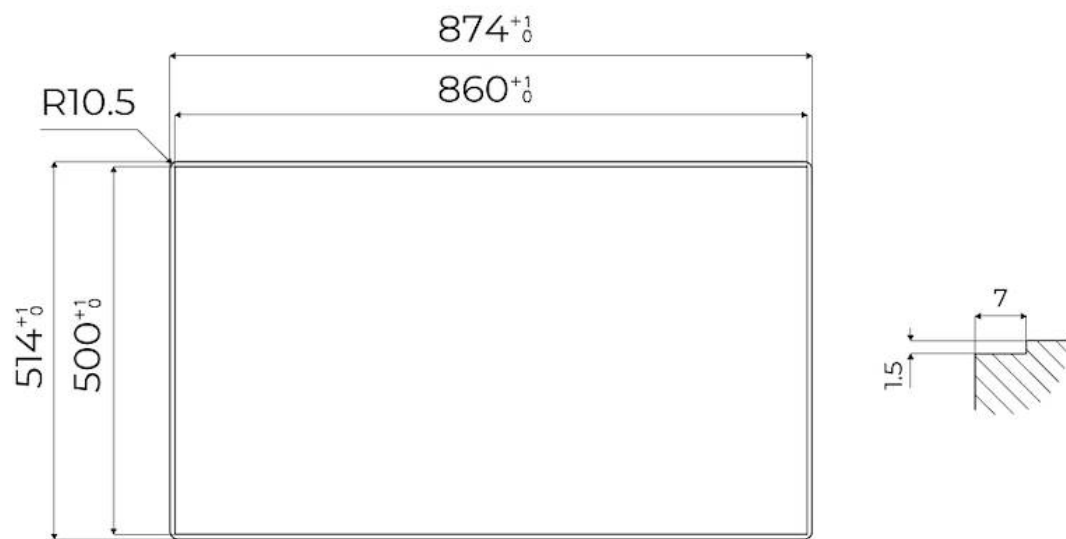

Dimensions 873x513 mm

Base size 90cm

Heating element Five burners

Built-in hole View technical data sheet

Grids Cast iron grids and enamelled burner covers

Width 87 cm

Total power 9.500 W

Auxiliary 2x1.000 W

TECHNICAL DATA

FTS - cut out

FT - cut out

GALLERY

OPTIONAL ACCESSORIES

Cast iron wok support

RECOMMENDED PAIRINGS

OUTLINE