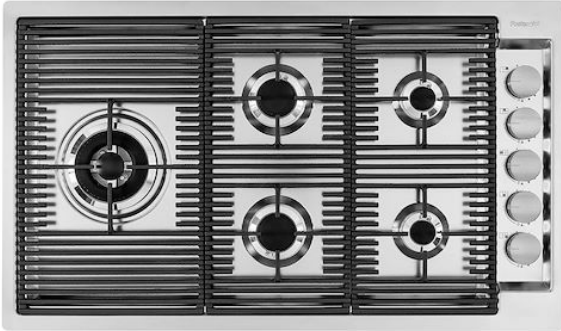

OUTLINE GAS

Gas hobs

Code: 7440 000

DETAILS

Edge/Installation Type Flush-mount | Top-mount

Material AISI 304 stainless steel

Texture Brushed in line

Supply 220-240 V; 50/60 Hz

Dimensions 873x513 mm

Base size 90cm

Heating element Five burners

Built-in hole View technical data sheet

Grids Cast iron grids and enamelled burner covers

Width 87 cm

Total power 9.500 W

Auxiliary 2x1.000 W

Type Gas Hob

FEATURES

Cast iron grids Cast-iron is the ideal material for an hob grid, this due to the manifold properties characterising it: high heat capacity that improves cooking performance; high weight and stability that improve safety; sturdiness that preserves the hob's original aspect over time; easy cleaning.

Precise Power Flat burners with PrecisePower system: great control in flame-settings. Maximum precision in regulating the flame, thanks to the 10 pre-set levels of the PrecisePower system. And as a benefit, the nice and ultra-low look of the new Flat burners.