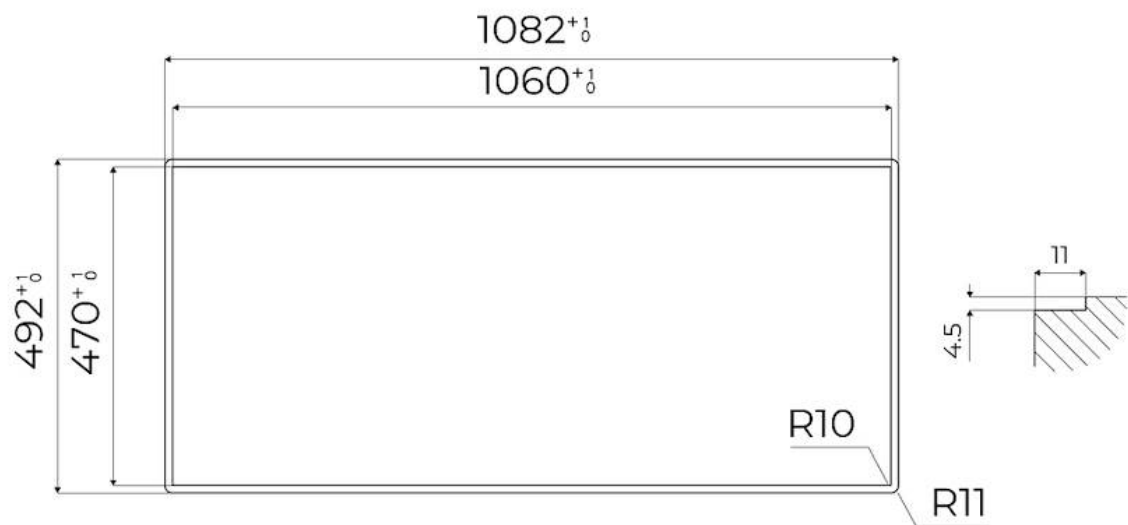

FTS - cut out

FT - cut out