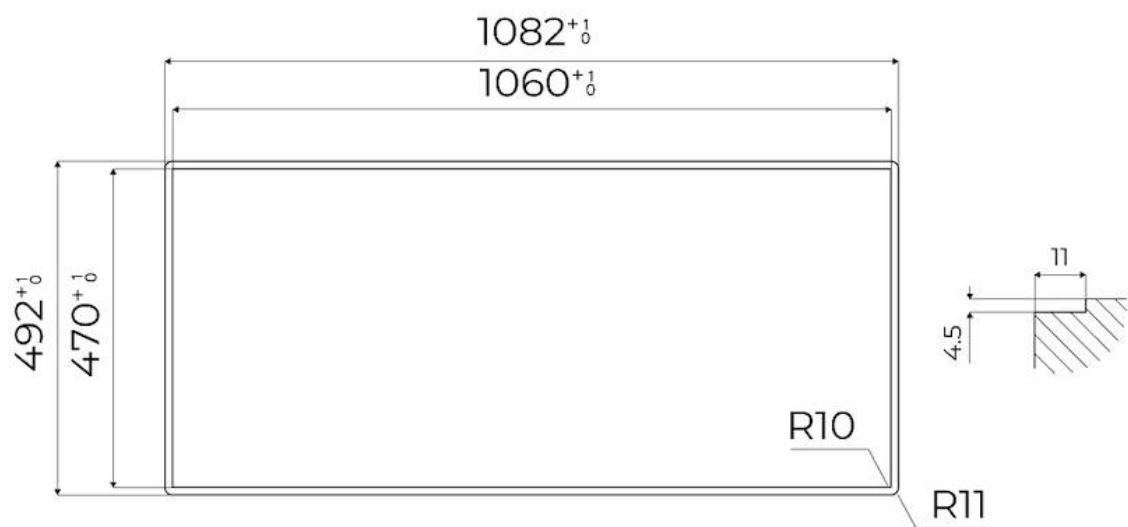

FTS - cut out

FT - cut out