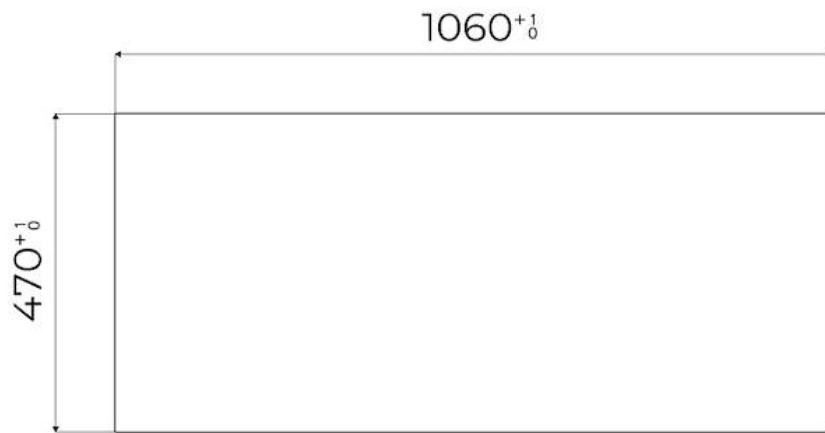

FTS - cut out

FT - cut out

GALLERY