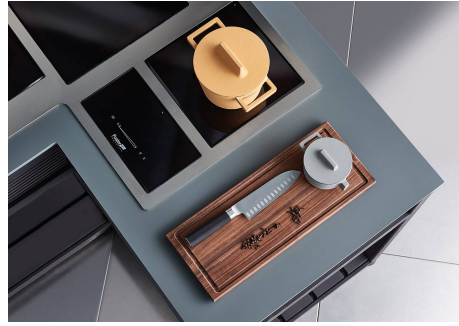

GALLERY

OPTIONAL ACCESSORIES

**Induction Pro - Wok pan with flat
bottom PRO**
8211 000