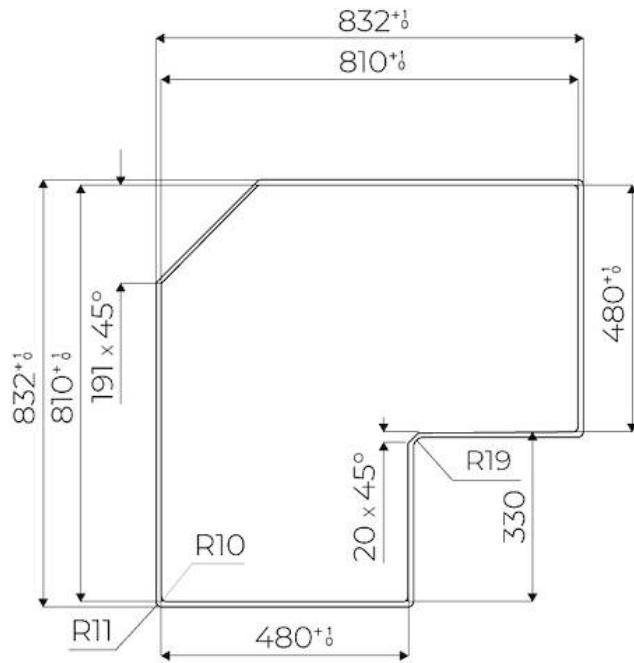

---

Built-in hole [View technical data sheet](#)

---

Total power	6.700 W
Left	2.300 (3.000)* W
Centre	2.300 (3.000)* W
Right	1.100 (1.400)* W
Power settings	9 power settings per zone + Powerboost
Safety	Safety equipment
Type	Induction Hob
Type of commands	Touch Control
Notes:	* Powerboost

## TECHNICAL DATA

FTS - cut out

FT - cut out