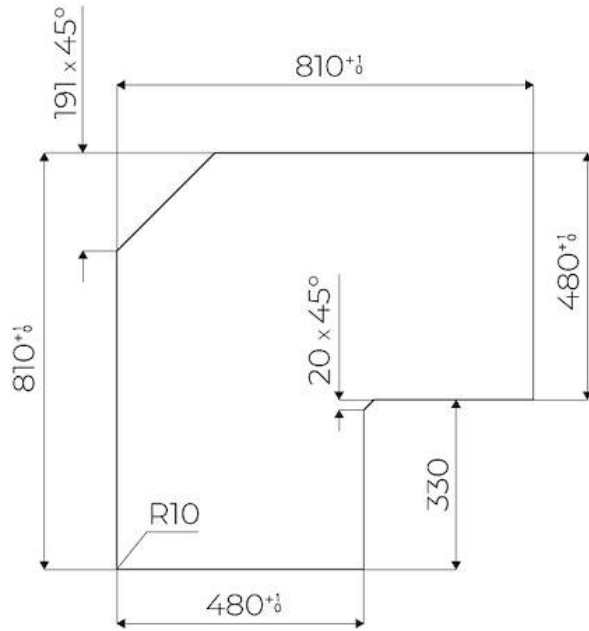

---

Thickness 4 mm

---

Supply 230 - 380 V (50/60 Hz)

---

Full description Quadra Modular Composition - 3 fields - black

---

Heating element Three zones

---

Built-in hole [View technical data sheet](#)

---

Total power	6.700 W
Left	2.300 (3.000)* W
Centre	2.300 (3.000)* W
Right	1.100 (1.400)* W
Power settings	9 power settings per zone + Powerboost
Safety	Safety equipment
Type	Induction Hob
Type of commands	Touch Control
Notes:	* Powerboost

## TECHNICAL DATA

FTS - cut out

FT - cut out