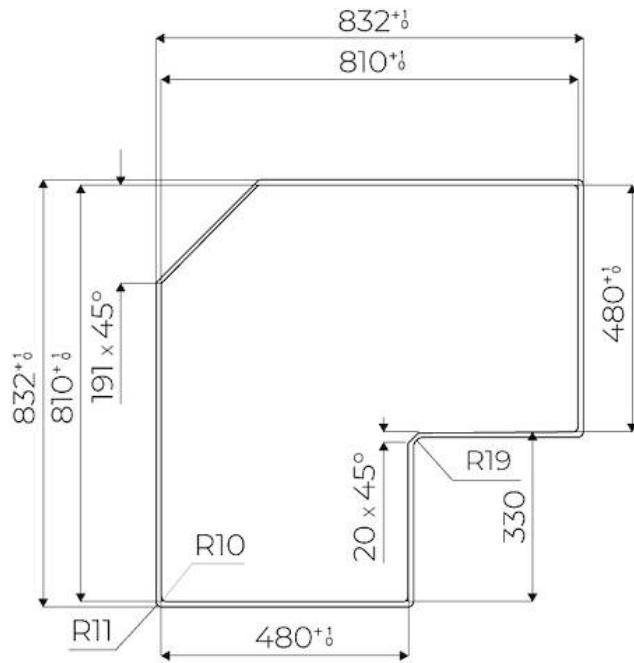

CASTONE COPPER

Induction Hobs

Code: 7438 008

DETAILS

Coloring Copper

Kind of Edge Full - h 4mm

Material AISI 304 stainless steel

Material Ceramic glass

Thickness 4 mm

Supply 230 - 380 V (50/60 Hz)

Full description Quadra Modular Composition - 3 fields - black

Heating element Three zones

Built-in hole [View technical data sheet](#)

Total power	6.700 W
Left	2.300 (3.000)* W
Centre	2.300 (3.000)* W
Right	1.100 (1.400)* W
Power settings	9 power settings per zone + Powerboost
Safety	Safety equipment
Type	Induction Hob
Type of commands	Touch Control
Notes:	* Powerboost

TECHNICAL DATA

FTS - cut out

FT - cut out

GALLERY

EQUIPMENT

Cooker hob - Quadra Modular Induction Plate

Cooker hob - Quadra Modular Induction Plate

Cooker hob Touch Control Modular Quadra