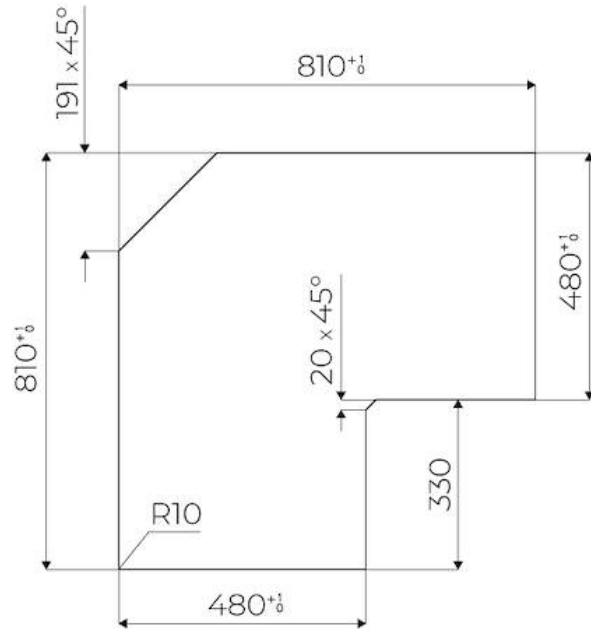

FTS - cut out

FT - cut out

GALLERY