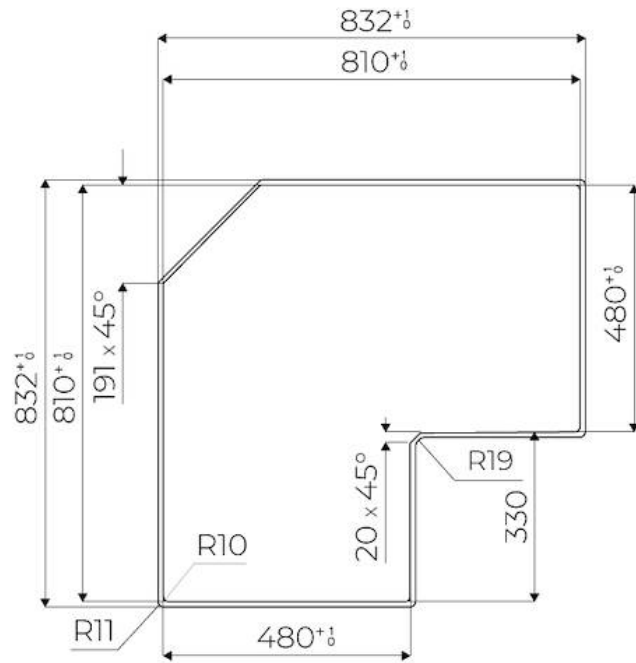

---

Built-in hole [View technical data sheet](#)

---

Total power	6.700 W
Left	2.300 (3.000)* W
Centre	2.300 (3.000)* W
Right	1.100 (1.400)* W
Power settings	9 power settings per zone + Powerboost
Safety	Safety equipment
Type	Induction Hob
Type of commands	Touch Control
Notes:	* Powerboost

## TECHNICAL DATA

FTS - cut out

FT - cut out