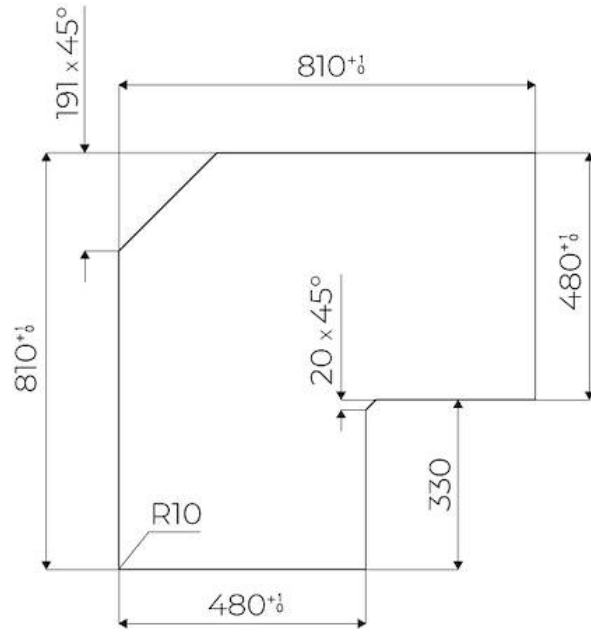

---

Thickness 4 mm

---

Supply 230 - 380 V (50/60 Hz)

---

Full description Quadra Modular Composition - 3 fields - black

---

Heating element Three zones

---

Built-in hole [View technical data sheet](#)

---

Total power	6.700 W
Left	2.300 (3.000)* W
Centre	2.300 (3.000)* W
Right	1.100 (1.400)* W
Power settings	9 power settings per zone + Powerboost
Safety	Safety equipment
Type	Induction Hob
Type of commands	Touch Control
Notes:	* Powerboost

## TECHNICAL DATA

FTS - cut out

FT - cut out