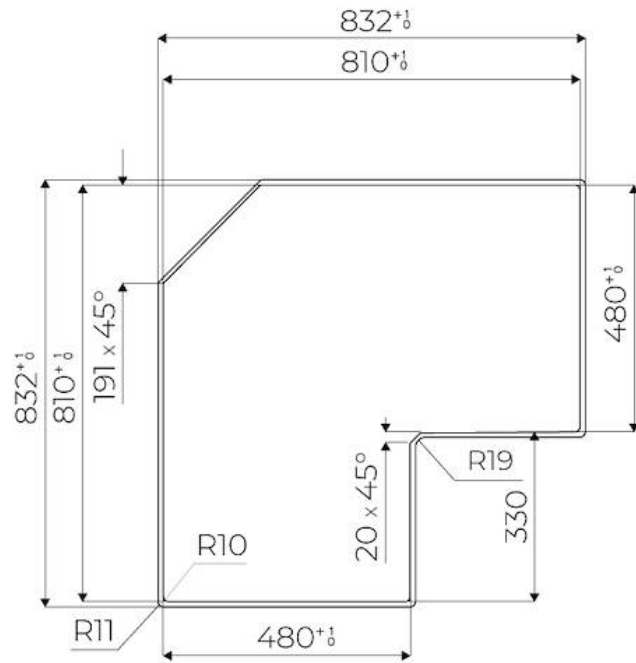

CASTONE

Induction Hobs

Code: 7438 000

DETAILS

Kind of Edge	Full - h 4mm
Material	AISI 304 stainless steel
Material	Ceramic glass
Thickness	4 mm
Supply	230 - 380 V (50/60 Hz)
Full description	Quadra Modular Composition - 3 fields - black
Heating element	Three zones
Built-in hole	View technical data sheet
Notes:	Connection box included

TECHNICAL DATA

FTS - cut out

FT - cut out

GALLERY

EQUIPMENT

Cooker hob - Quadra Modular
Induction Plate

Cooker hob - Quadra Modular
Induction Plate

Cooker hob Touch Control
Modular Quadra