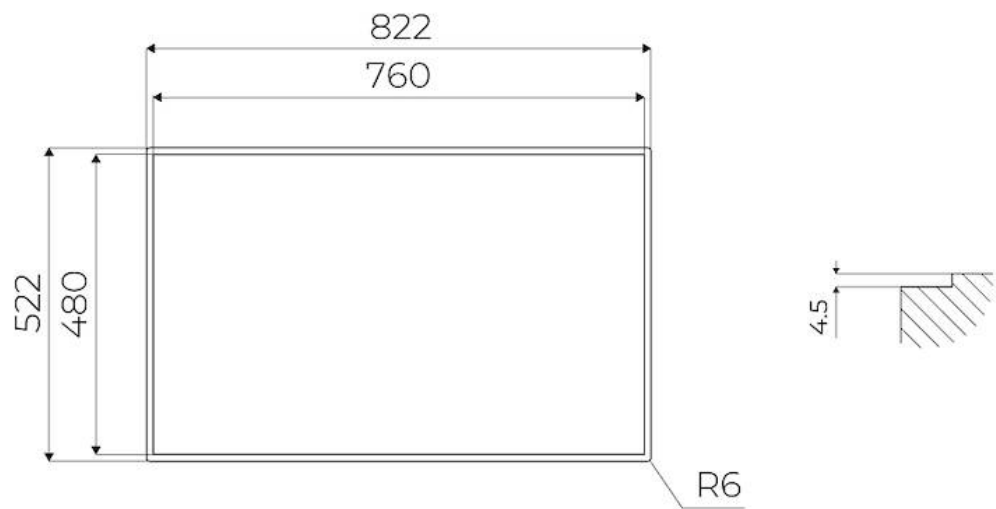

Dimensions 820 x 520 x h 220 mm

Built-in hole [View technical data sheet](#)

Grid Aluminum Black

Type of commands Touch Control

Safety Safety equipment

Notes: **With the PowerControl function, the maximum power can be set in users from 2,400 to 7,400 W in 100 W steps
*PowerBoost

TECHNICAL DATA

9700 577 - KIT H6 cm

9700 580 - KIT H10 cm

FTS - cut out

FT - cut out

GALLERY

OPTIONAL ACCESSORIES

Filtering kit Arya
9700 580