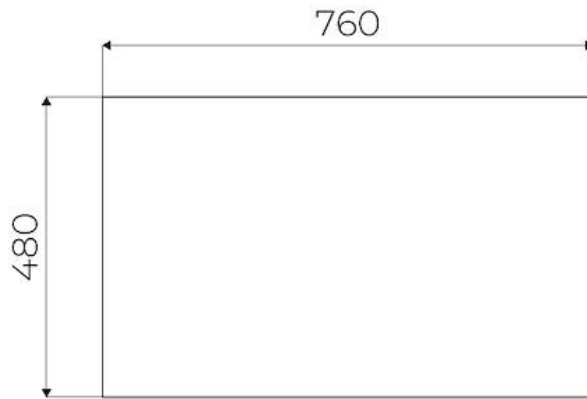

Dimensions 820 x 520 x h 220 mm

Built-in hole [View technical data sheet](#)

Grid Aluminum Black

Type of commands Touch Control

Safety Safety equipment

Notes: **With the PowerControl function, the maximum power can be set in users from 2,400 to 7,400 W in 100 W steps
*PowerBoost

TECHNICAL DATA

9700 577 - KIT H6 cm

9700 580 - KIT H10 cm

FTS - cut out

FT - cut out

GALLERY

OPTIONAL ACCESSORIES

Filtering kit Arya
9700 580