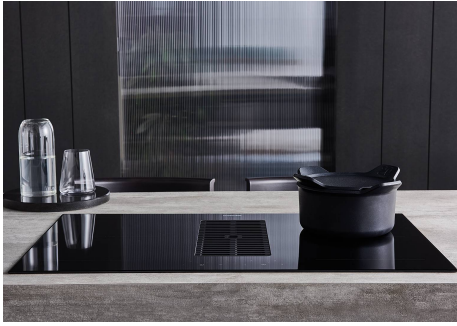

GALLERY

OPTIONAL ACCESSORIES