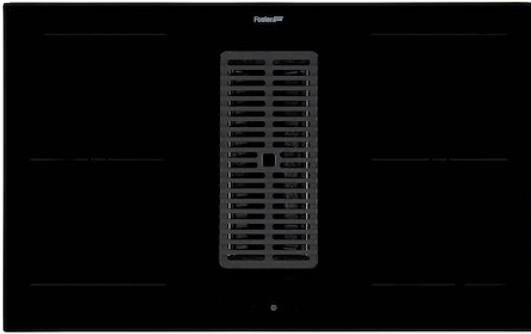

ARYA BLACK

Induction Hobs

Code: 7392 246

DETAILS

Type	Induction Hob
Operation	Suction hood (filtering mode with optional carbon filters)
Material	Ceramic glass
Coloring	Black
Energy class	A+
Heating element	Four zones
Supply	230 - 380 V (50/60 Hz)
Total power	7.400 W**
Cooking zones	210 x 190 mm - 2.100 (3.000)* W

Dimensions 820 x 520 x h 220 mm

Built-in hole [View technical data sheet](#)

Grid Aluminum Black

Type of commands Touch Control

Safety Safety equipment

Notes: **With the PowerControl function, the maximum power can be set in users from 2,400 to 7,400 W in 100 W steps
*PowerBoost