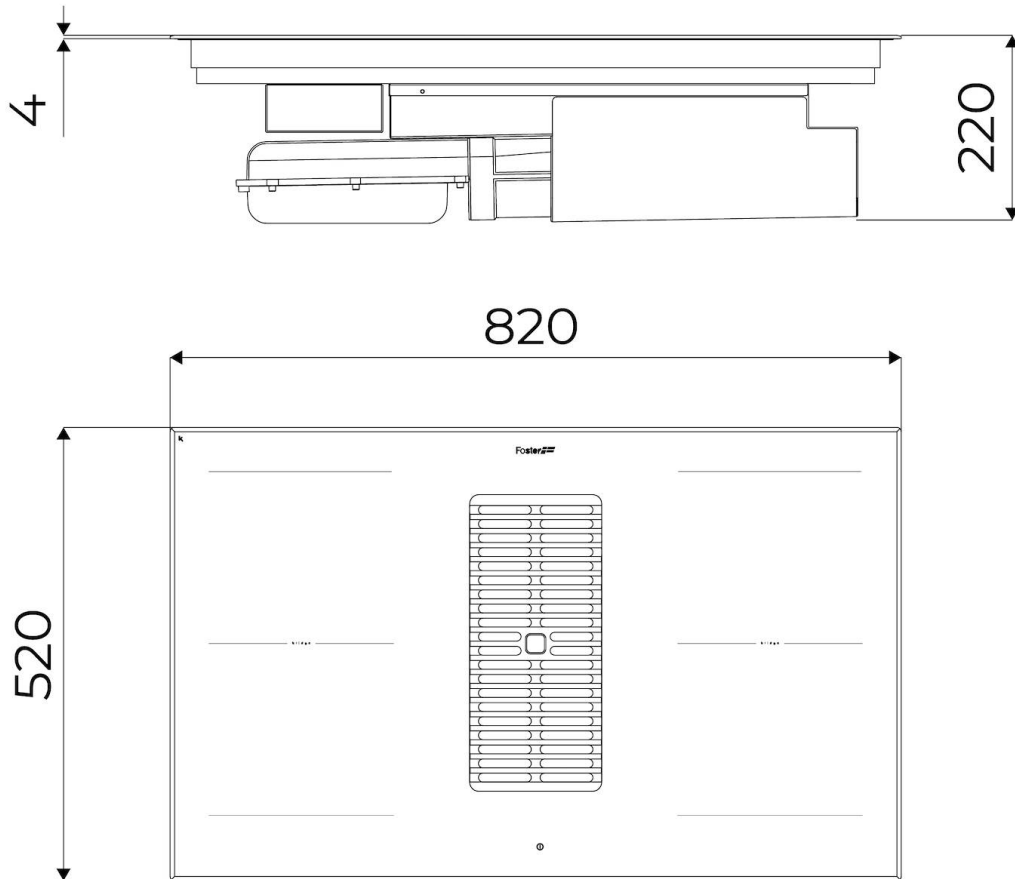

Dimensions 820 x 520 x h 220 mm

Built-in hole [View technical data sheet](#)

Grid Aluminum Black

Type of commands Touch Control

Safety Safety equipment

Notes: **With the PowerControl function, the maximum power can be set in users from 2,400 to 7,400 W in 100 W steps
*PowerBoost

TECHNICAL DATA

9700 577 - KIT H6 cm

9700 580 - KIT H10 cm

FTS - cut out

FT - cut out

GALLERY

OPTIONAL ACCESSORIES

Filtering kit Arya
9700 580

White Vertical 90° Corner connector - rectangular section
9700 535