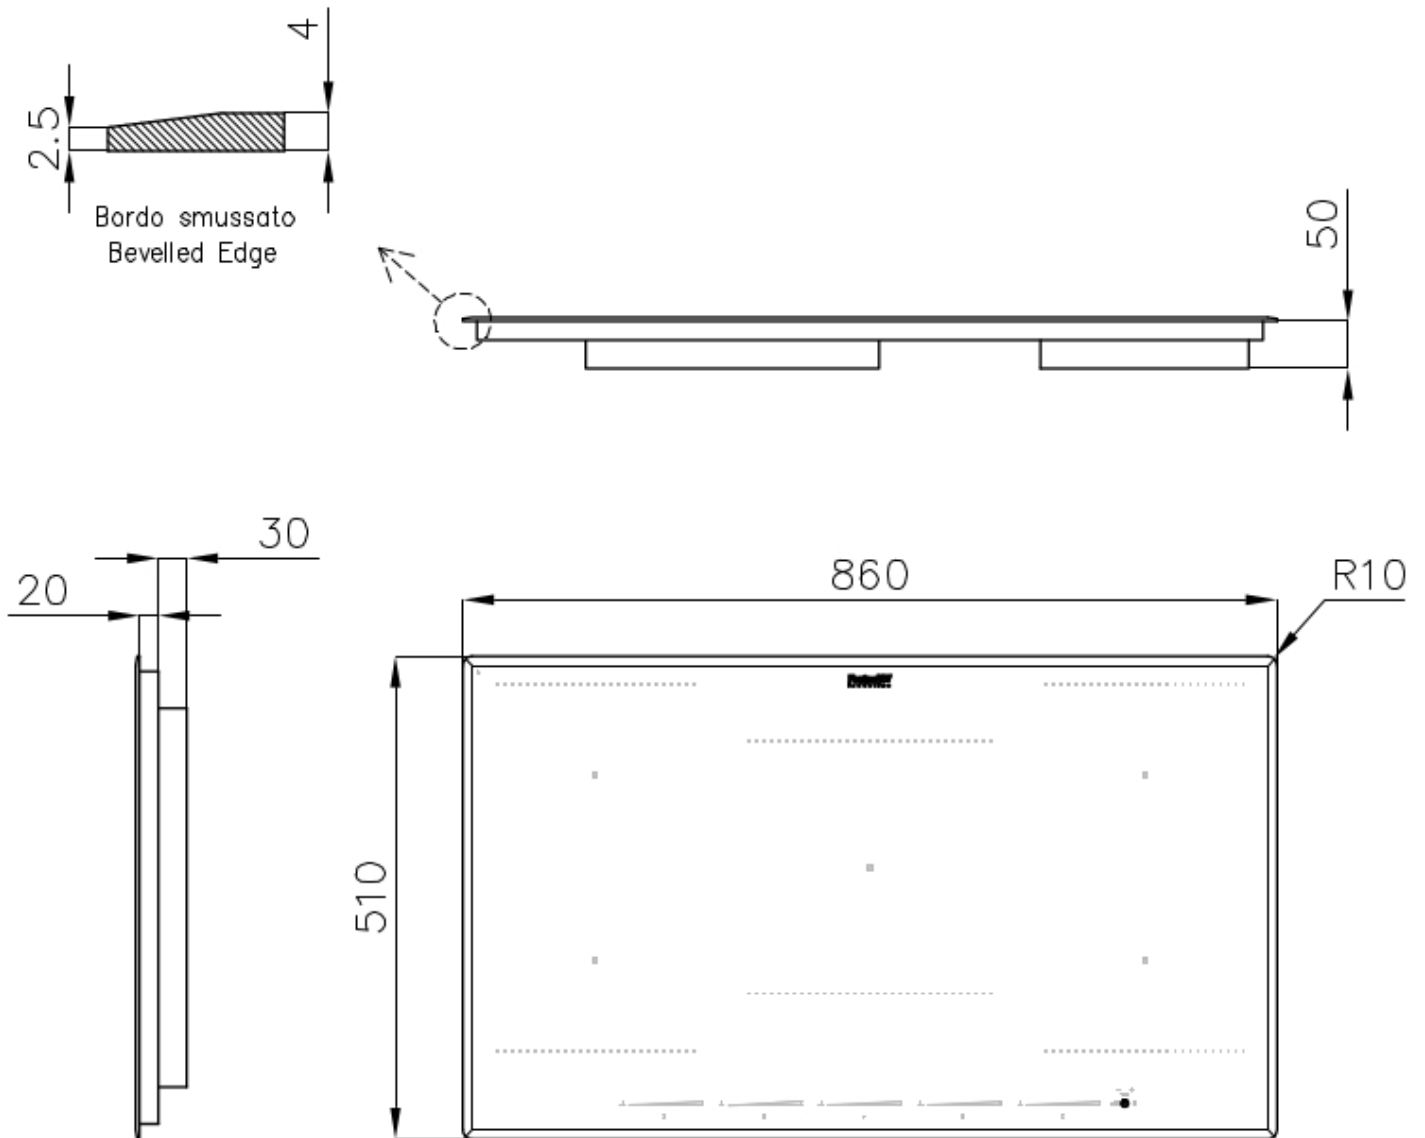

TECHNICAL DATA