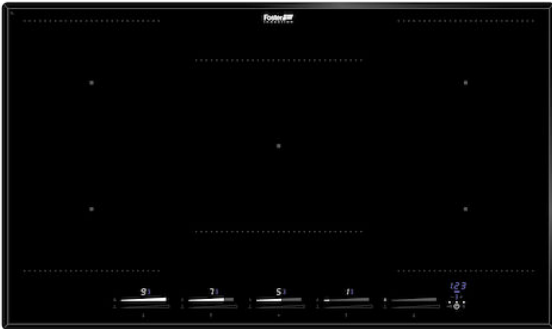

Cooker hob KE Induction

Induction Hobs

Code: 7384 645

DETAILS

Coloring Black

Edge/Installation Type Bevelled Edge - for flush-mount or over-mount installation

Material Ceramic glass

Dimensions 860x510 mm

Heating element Five zones

Built-in hole [View technical data sheet](#)

Width 86 cm

Total power 2.800, 3.500, 4.500, 6.000, 7.400, 10.400 W**

Left 210x190 mm - 2.100 (3.000)* W

Up-left 210x190 mm - 2.100 (3.000)* W

Centre ø250 mm - 2.300 (3.000)* W

Right 210x190 mm - 2.100 (3.000)* W

Up-right 210x190 mm - 2.100 (3.000)* W

Power settings 9 power settings per zone + Powerboost

Safety Safety equipment

Type Induction Hob

Type of commands Touch Control

Notes: **With the function PowerControl, maximum power can be set on the user to the listed values
*PowerBoost

FEATURES

Powerboost Booster function provides increased power to the selected plate. In particular, when the Booster is activated, the plate works for ten minutes at a very high power that allows to heat quickly large quantities of water.