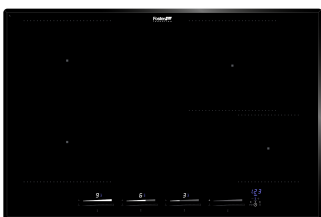

- Built-in cut out for FTS – Foratura per installazione FTS

GALLERY