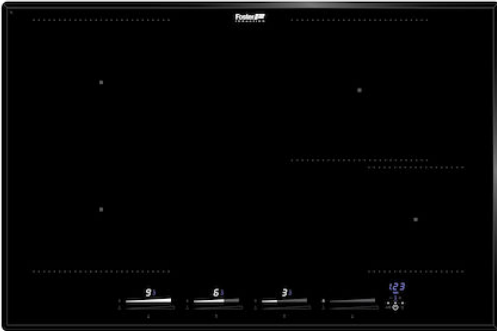

Cooker hob KE Induction

Induction Hobs

Code: 7382 645

DETAILS

Coloring Black

Edge/Installation Type Bevelled Edge - for flush-mount or over-mount installation

Material Ceramic glass

Dimensions 770x510 mm

Heating element Four zones

Built-in hole [View technical data sheet](#)

Width 77 cm

Total power 2.800, 3.500, 4.500, 6.000, 7.400 W**

Left 210x190 mm - 2.100 (3.000)* W

Up-left 210x190 mm - 2.100 (3.000)* W

Right ø145 mm - 1.400 (1.850)*W

Up-right ø200 mm - 2.300 (3.000)*W

Power settings 9 power settings per zone + Powerboost

Safety Safety equipment

Type Induction Hob

Type of commands Touch Control

Notes: **With the function PowerControl, maximum power can be set on the user to the listed values
*PowerBoost

Pot detector All induction cooker hobs detect the pot resting on them, but they also calculate the area they cover. This system allows the energy to be used even more efficiently. Moreover, the plates switch off automatically when the pot is removed.