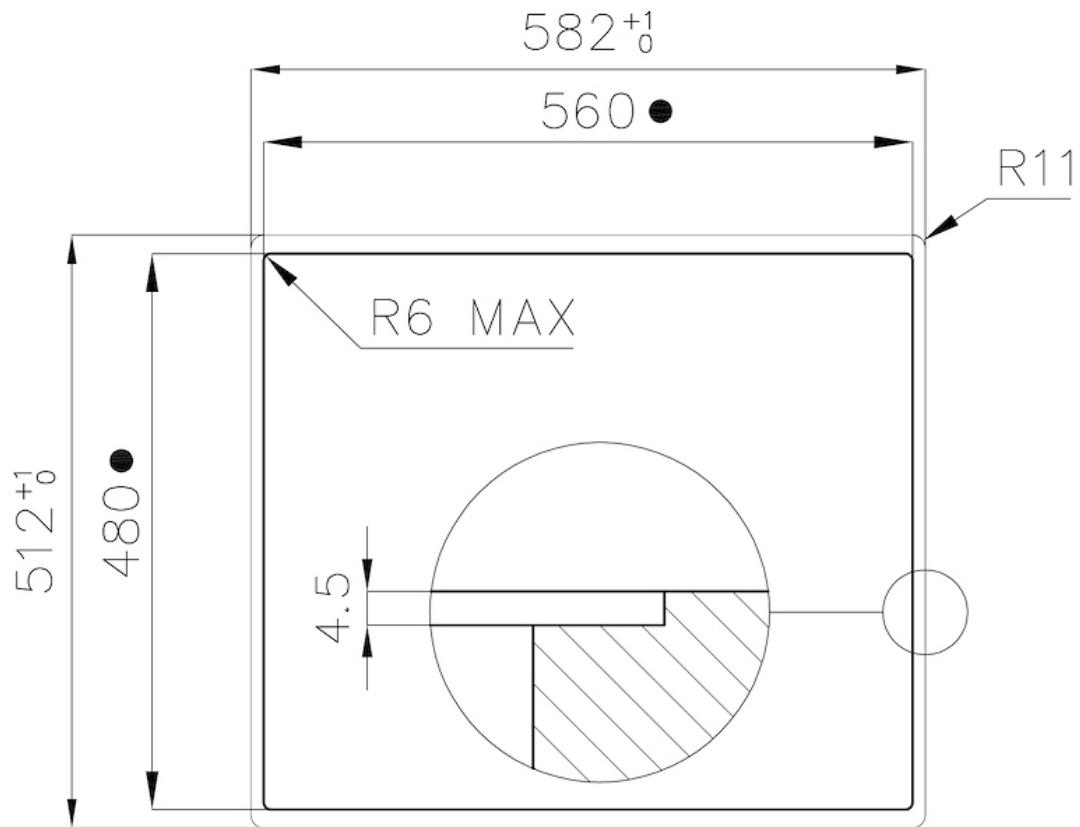

Cooker hob KE Induction

Induction Hobs

Code: 7381 645

DETAILS

Coloring Black

Edge/Installation Type Bevelled Edge - for flush-mount or over-mount installation

Material Ceramic glass

Dimensions 580x510 mm

Heating element Four zones

Built-in hole [View technical data sheet](#)

Width 58 cm

Total power 2.800, 3.500, 4.500, 6.000, 7.400 W**

Left 210x190 mm - 2.100 (3.000)* W

Up-left 210x190 mm - 2.100 (3.000)* W

TECHNICAL DATA

Cut out size
Dimensioni per foratura top

- Built-in cut out for FTS – Foratura per installazione FTS

GALLERY

OPTIONAL ACCESSORIES

Induction Pro - Cookware set -
8pcs

RECOMMENDED PAIRINGS

Sink KE