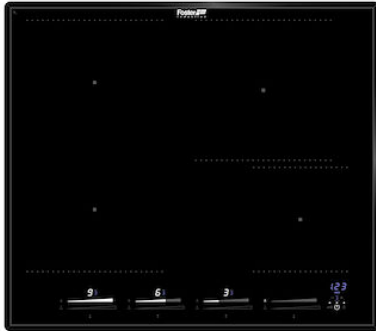

Cooker hob KE Induction

Induction Hobs

Code: 7381 645

DETAILS

Coloring Black

Edge/Installation Type Bevelled Edge - for flush-mount or over-mount installation

Material Ceramic glass

Dimensions 580x510 mm

Heating element Four zones

Built-in hole [View technical data sheet](#)

Width 58 cm

Total power 2.800, 3.500, 4.500, 6.000, 7.400 W**

Left 210x190 mm - 2.100 (3.000)* W

Up-left 210x190 mm - 2.100 (3.000)* W

Right ø145 mm - 1.400 (1.850)*W

Up-right ø200 mm - 2.300 (3.000)*W

Power settings 9 power settings per zone + Powerboost

Safety Safety equipment

Type Induction Hob

Type of commands Touch Control

Notes: **With the function PowerControl, maximum power can be set on the user to the listed values
*PowerBoost