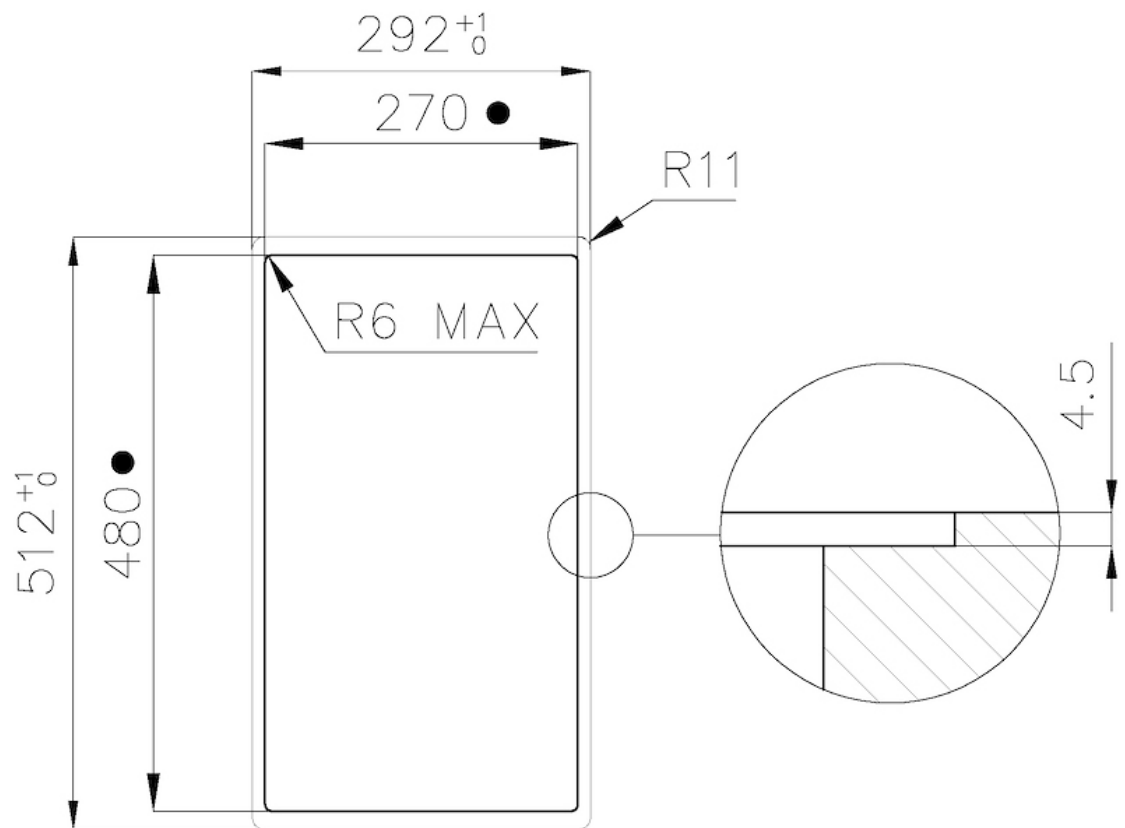

Cooker hob KE Induction

Induction Hobs

Code: 7380 645

DETAILS

Coloring Black

Edge/Installation Type Bevelled Edge - for flush-mount or over-mount installation

Material Ceramic glass

Dimensions 290x510 mm

Heating element Two zones

Built-in hole [View technical data sheet](#)

Width 29 cm

Total power 2.800, 3.500, 3.700 W**

Up 210x190 mm - 2.100 (3.000)* W

Down	210x190 mm - 2.100 (3.000)* W
Power settings	9 power settings per zone + Powerboost
Safety	Safety equipment
Type	Induction Hob
Type of commands	Touch Control
Notes:	**With the function PowerControl, maximum power can be set on the user to the listed values *PowerBoost

TECHNICAL DATA

Cut out size
Dimensioni per foratura top

- Built-in cut out for FTS – Foratura per installazione FTS

GALLERY

OPTIONAL ACCESSORIES

Induction Pro - Cookware set -
8pcs

RECOMMENDED PAIRINGS

Hood S4000 Domino Ghost