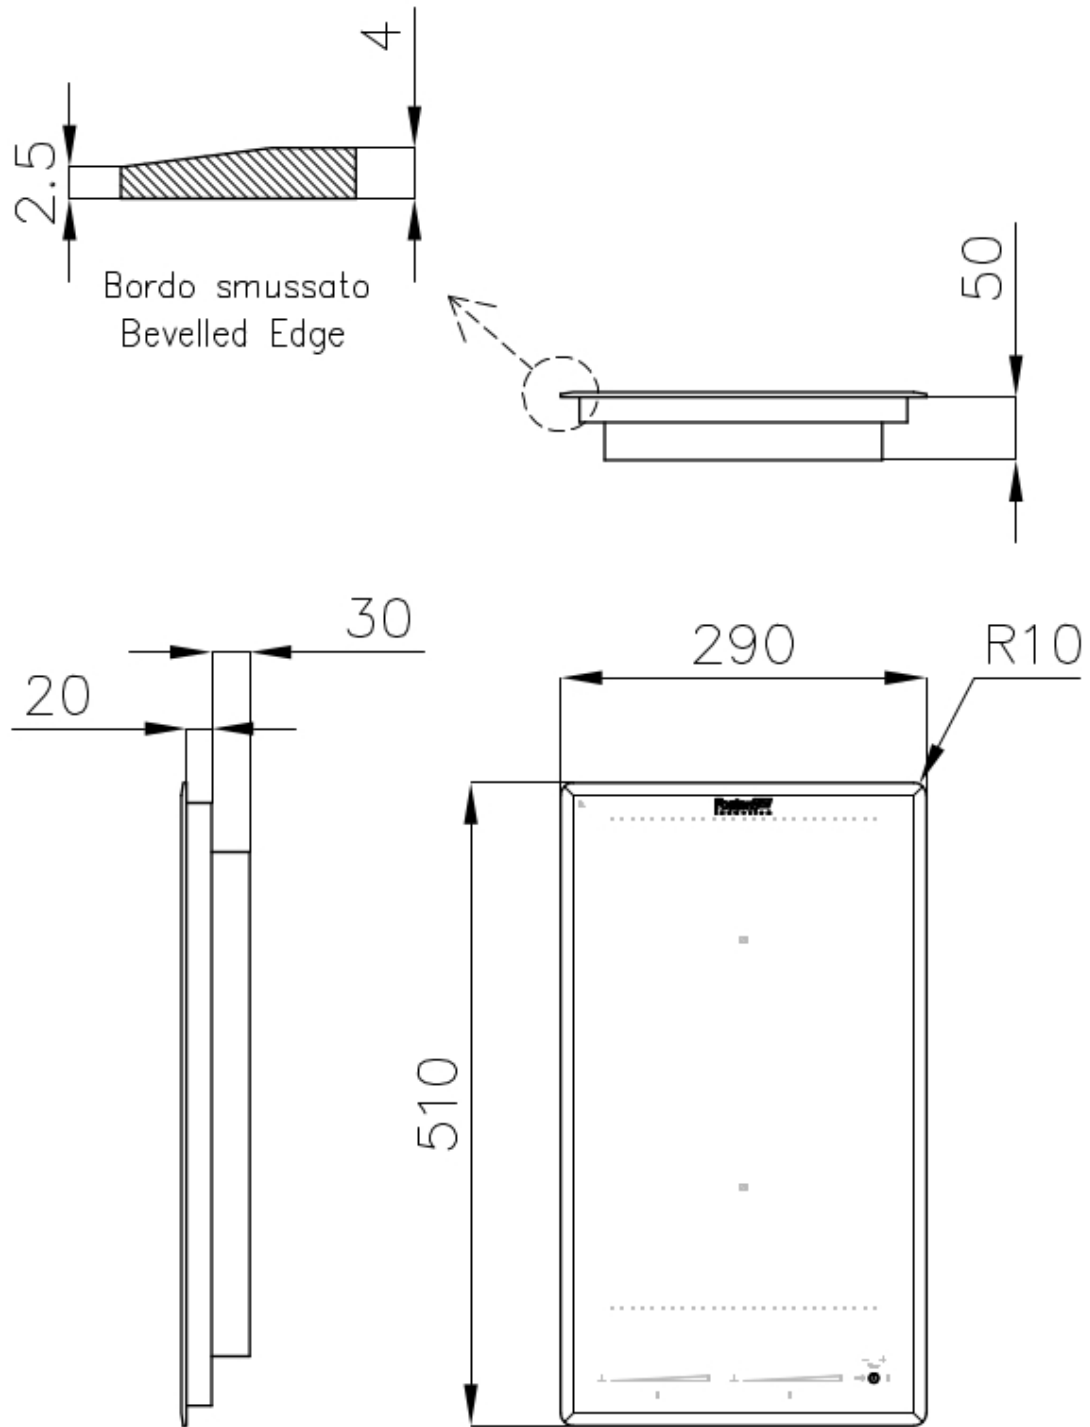

Cooker hob KE Induction

Induction Hobs

Code: 7380 645

DETAILS

Coloring Black

Edge/Installation Type Bevelled Edge - for flush-mount or over-mount installation

Material Ceramic glass

Dimensions 290x510 mm

Heating element Two zones

Built-in hole [View technical data sheet](#)

Width 29 cm

Total power 2.800, 3.500, 3.700 W**

Up 210x190 mm - 2.100 (3.000)* W

Down	210x190 mm - 2.100 (3.000)* W
Power settings	9 power settings per zone + Powerboost
Safety	Safety equipment
Type	Induction Hob
Type of commands	Touch Control
Notes:	**With the function PowerControl, maximum power can be set on the user to the listed values *PowerBoost

TECHNICAL DATA

Cut out size
Dimensioni per foratura top

- Built-in cut out for FTS – Foratura per installazione FTS

GALLERY

OPTIONAL ACCESSORIES

Induction Pro - Cookware set -
8pcs

RECOMMENDED PAIRINGS

Hood S4000 Domino Ghost