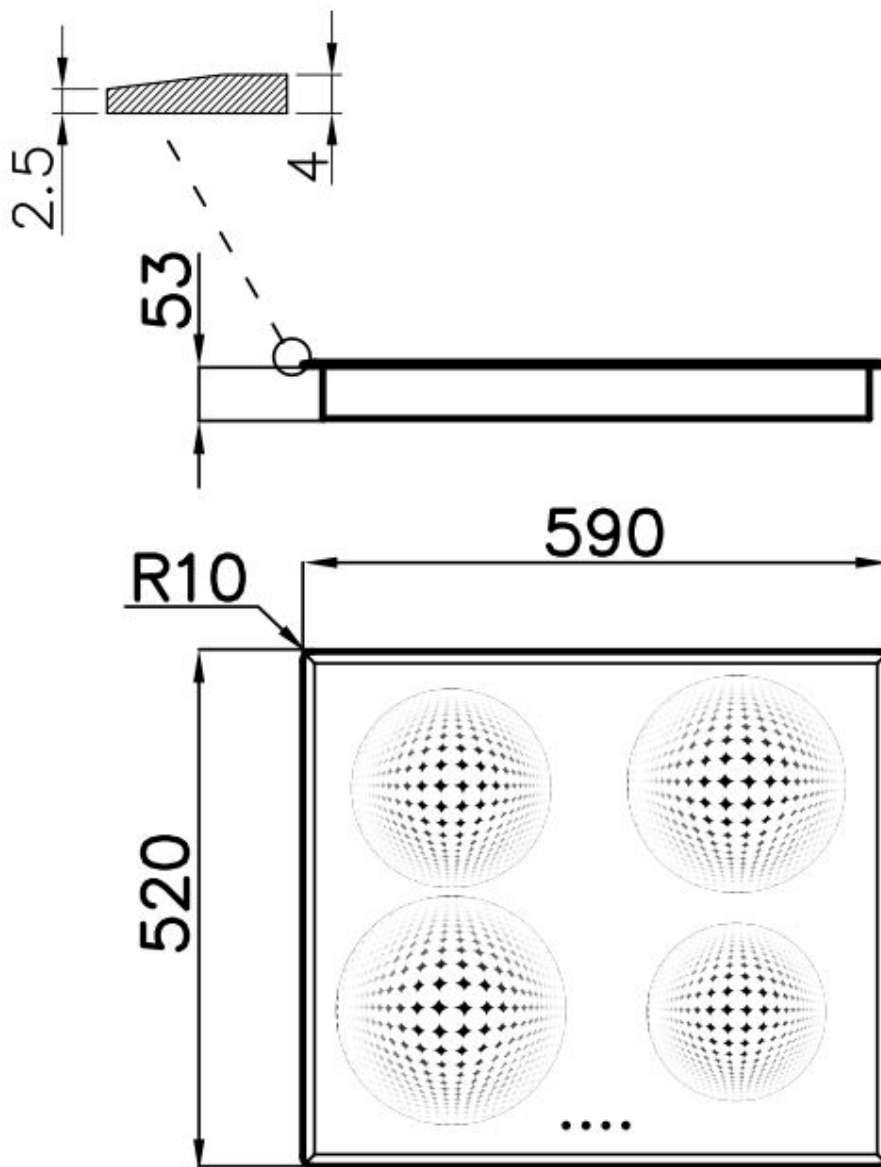

Smart fan system

Correct ventilation is essential for the induction hob to function in the best possible way. The Foster system automatically regulates the amount of ventilation to suit the temperatures reached.

Timer

Independent timer from the end-of-cooking function.

TECHNICAL DATA