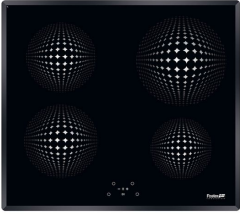

GALLERY

OPTIONAL ACCESSORIES