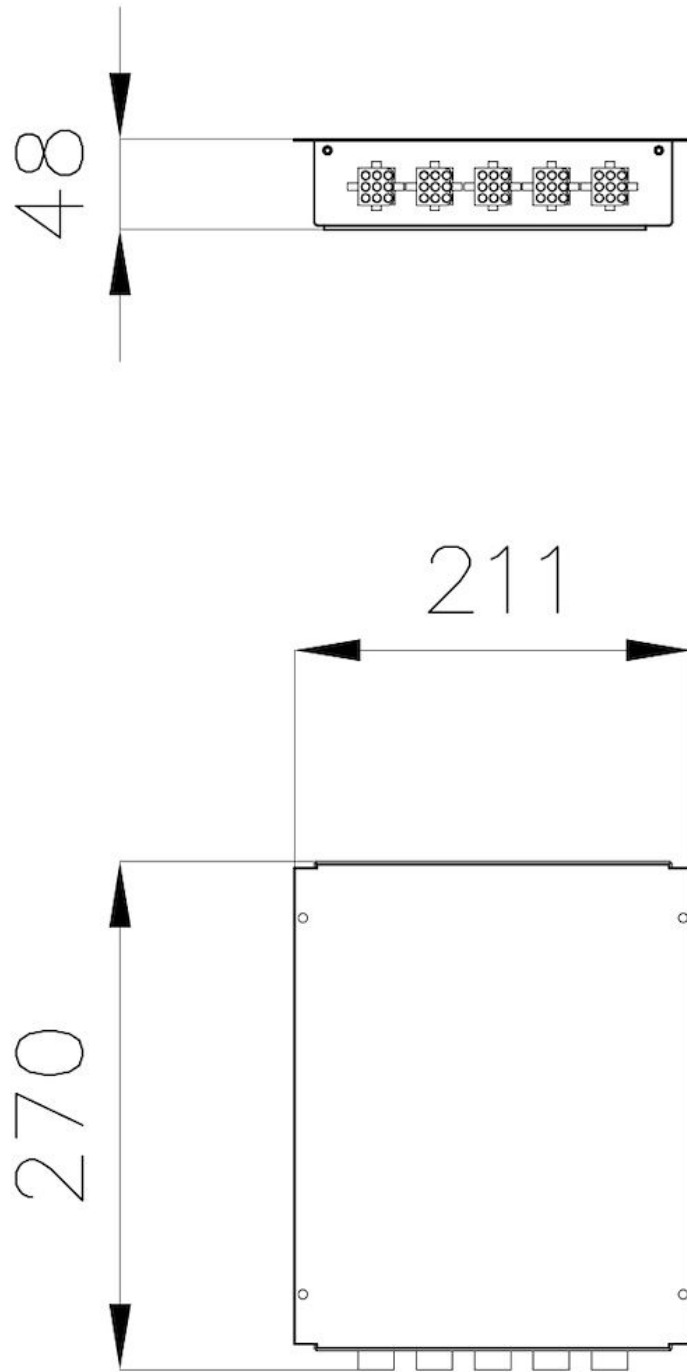

Modular Induction - Connection Box

Components

Code: 7369 030

DETAILS

Max Distances From the Touch module: 60 cm - From the plates: 90 cm

Full description Connection Box for 3-zone Modular Induction systems

Encumbrance 211x270x48 mm

Placement Undermount

TECHNICAL DATA

RECOMMENDED PAIRINGS

**Cooker hob Touch Control Modular
Induction**
7368 030