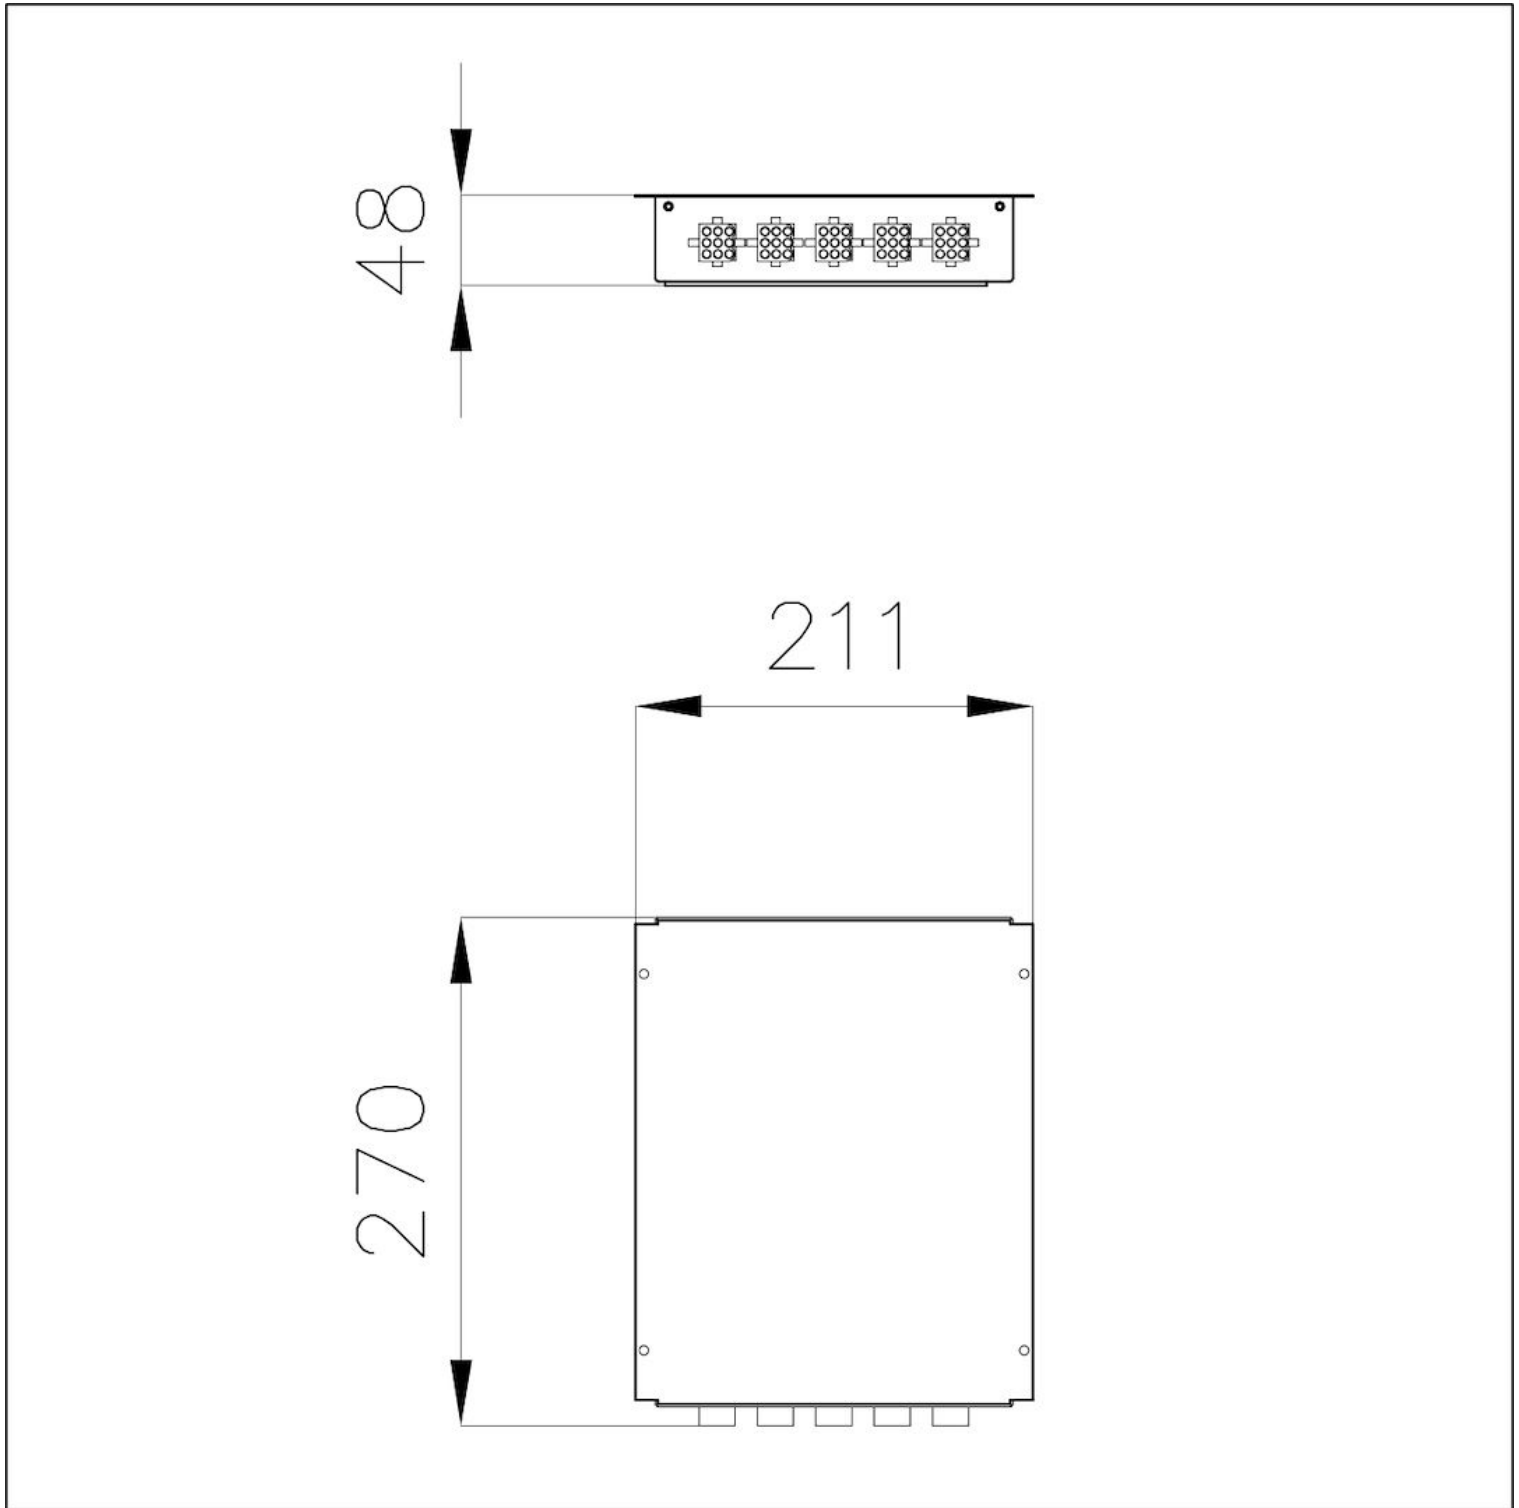

Modular Induction - Connection Box

Components

Code: 7369 030

DETAILS

Max Distances From the Touch module: 60 cm - From the plates: 90 cm

Full description Connection Box for 3-zone Modular Induction systems

Encumbrance 211x270x48 mm

Placement Undermount

TECHNICAL DATA

GALLERY

RECOMMENDED PAIRINGS

Cooker hob Touch Control
Modular Induction

Cooker hob Touch Control
Modular Induction