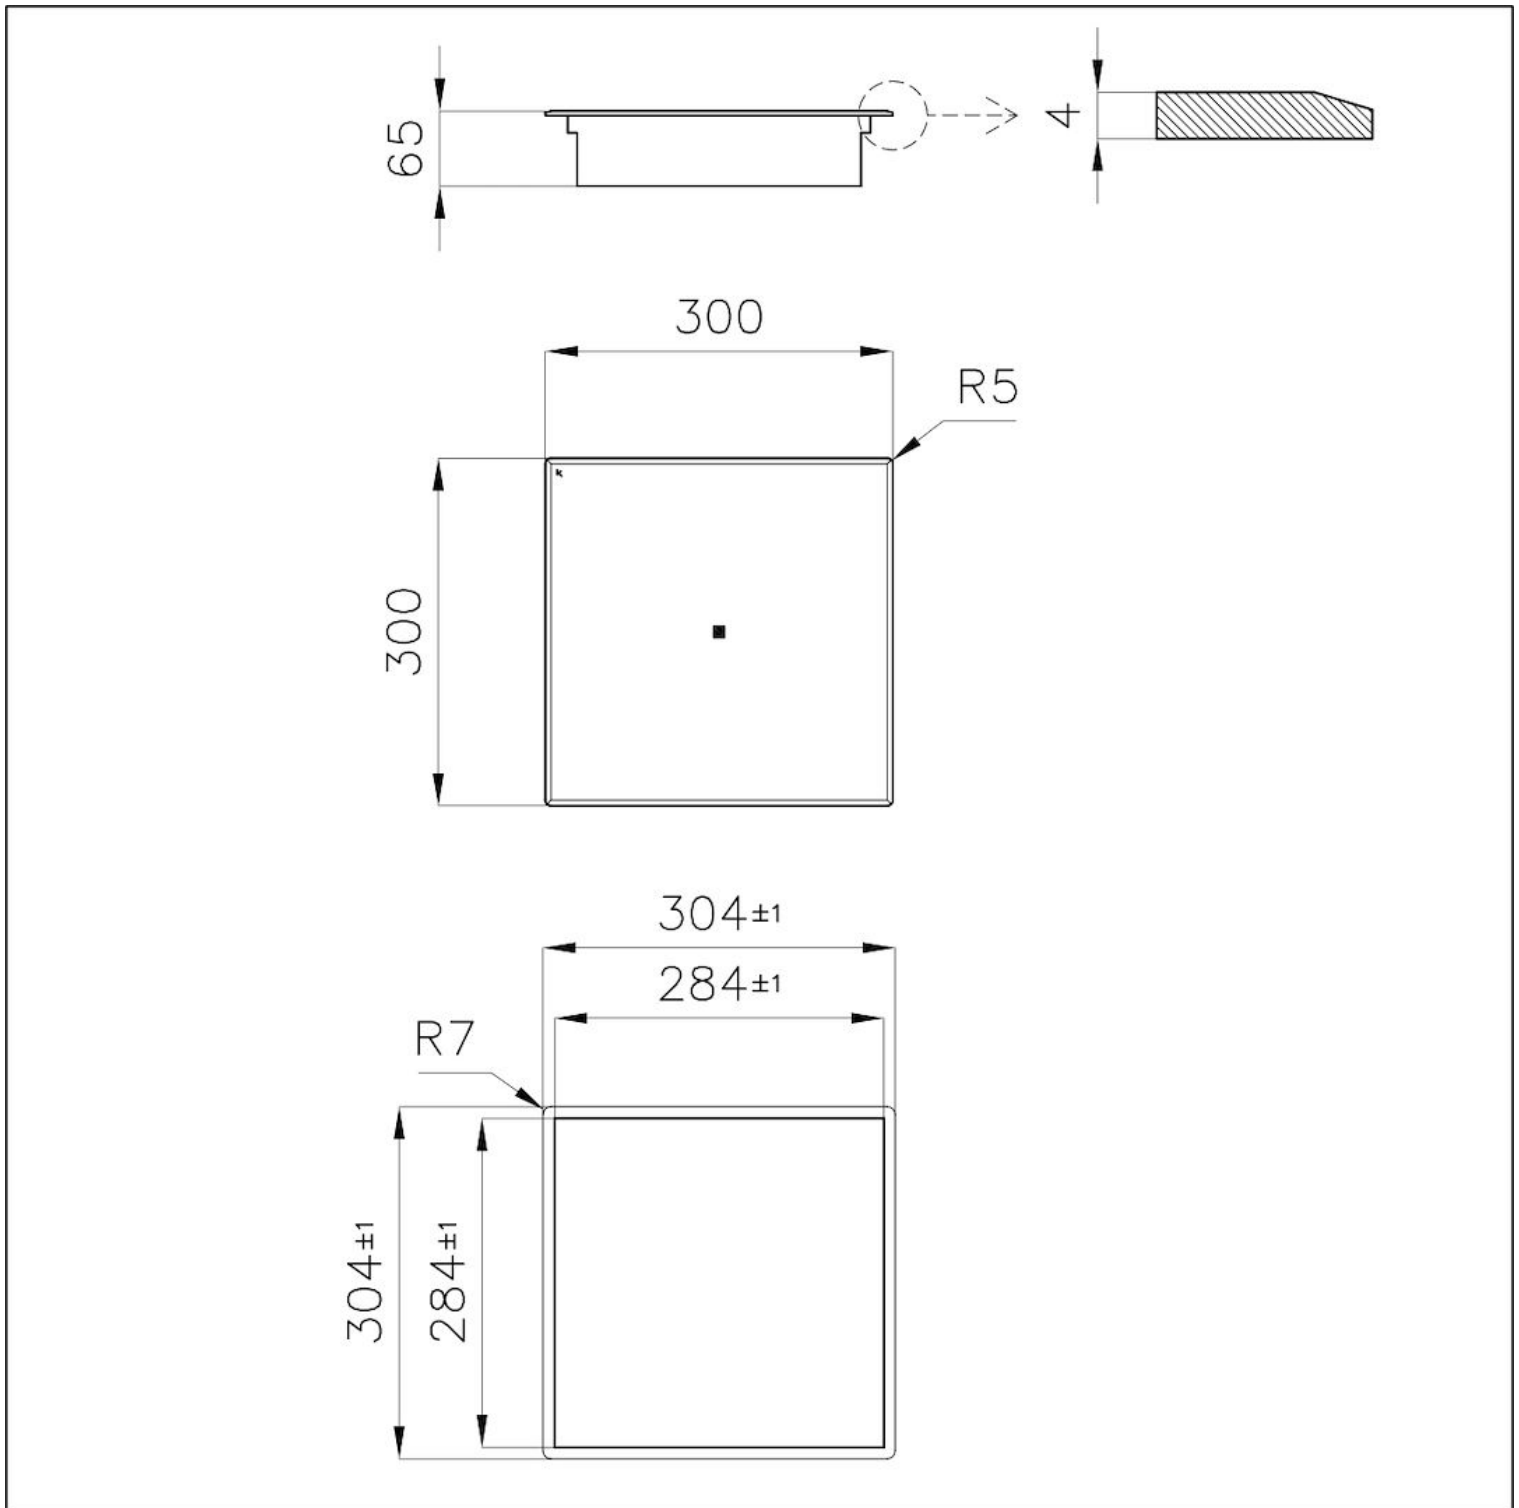

TECHNICAL DATA