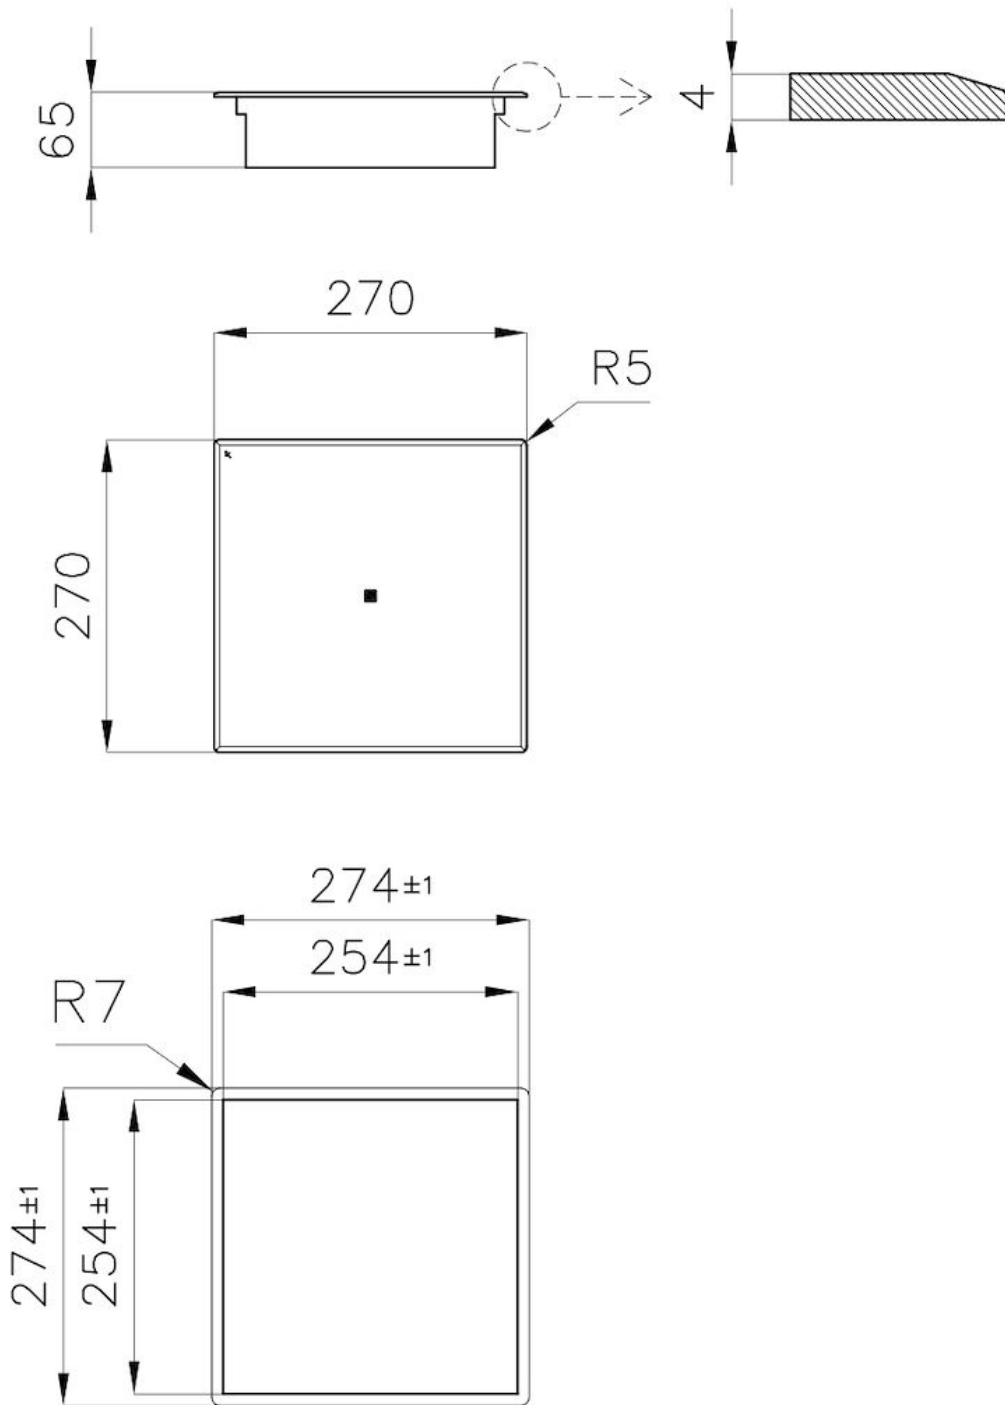

TECHNICAL DATA