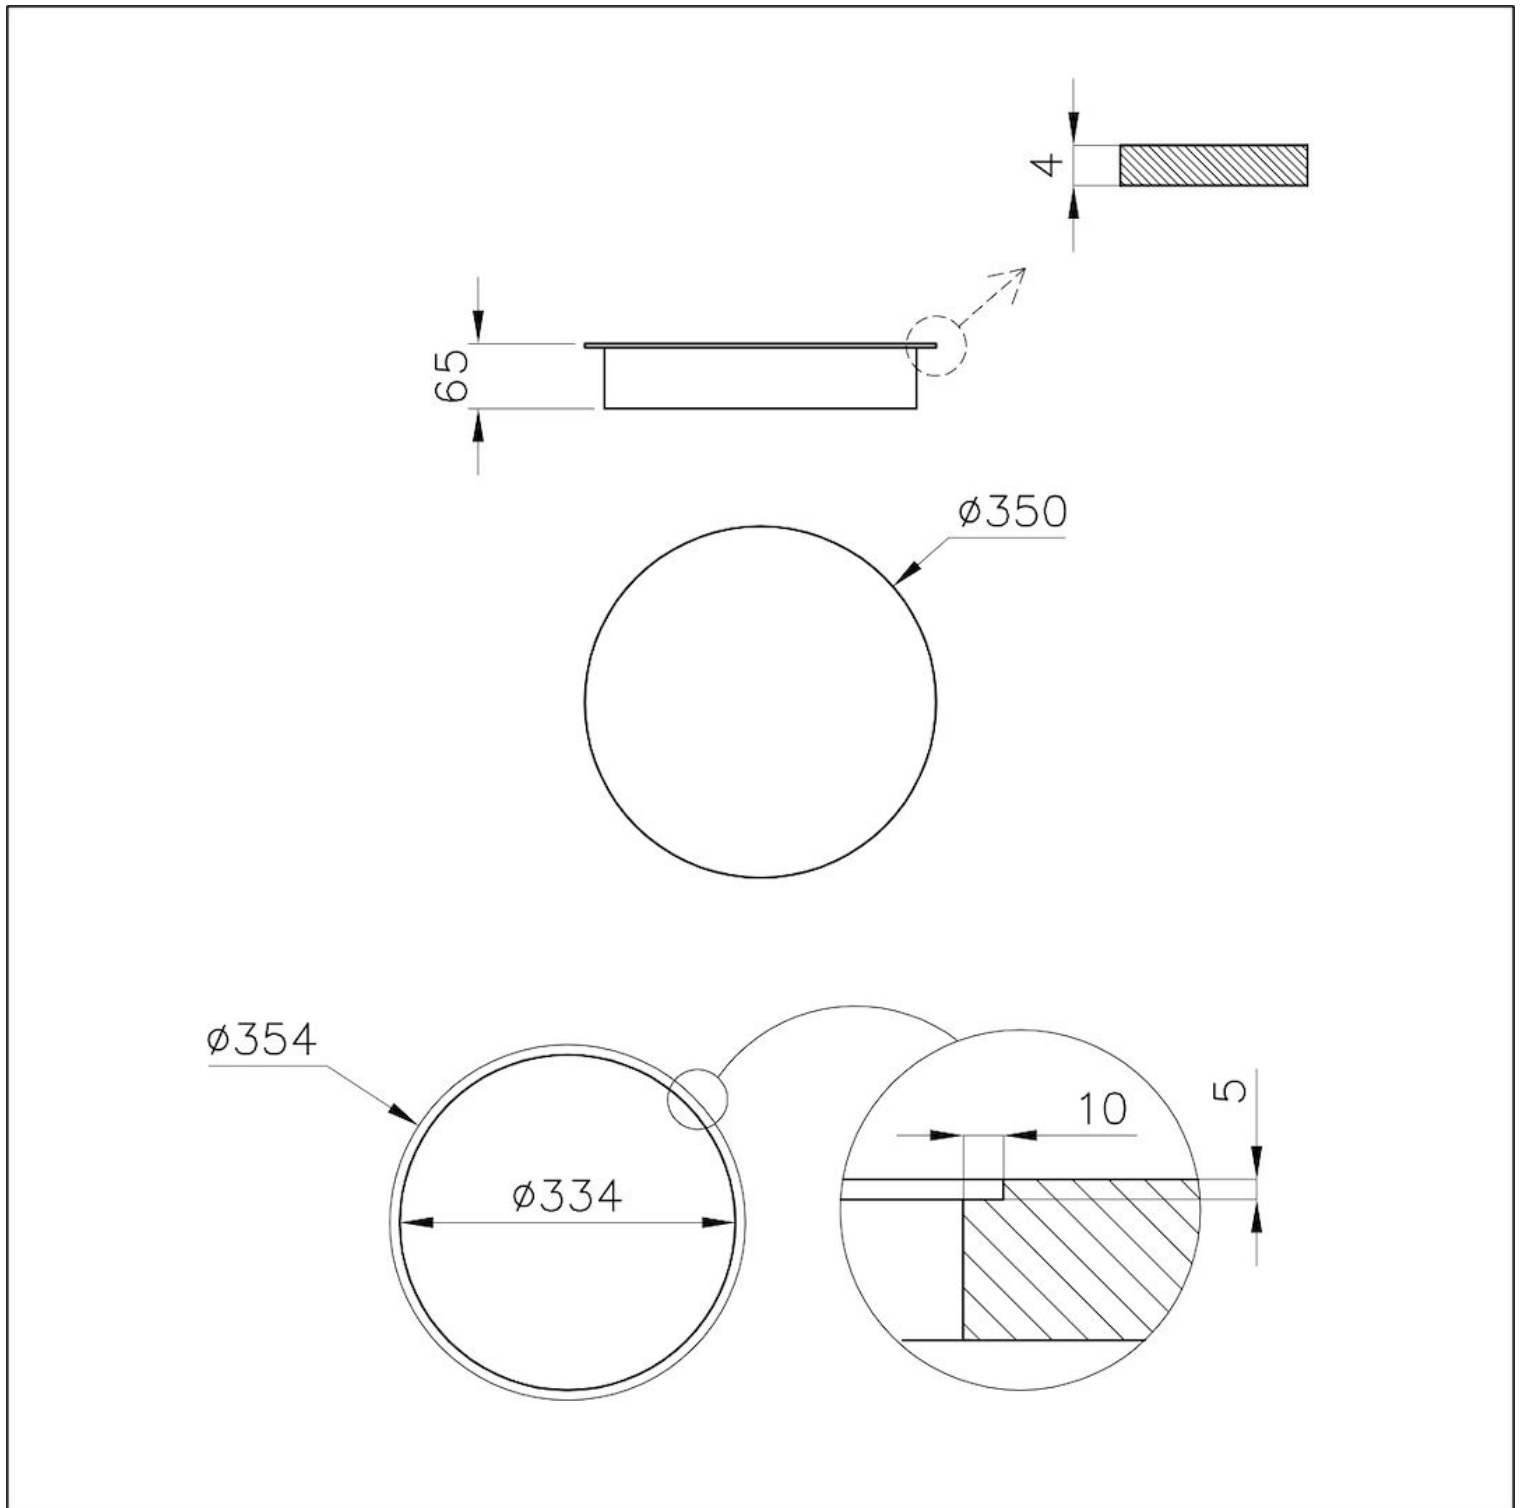

TECHNICAL DATA