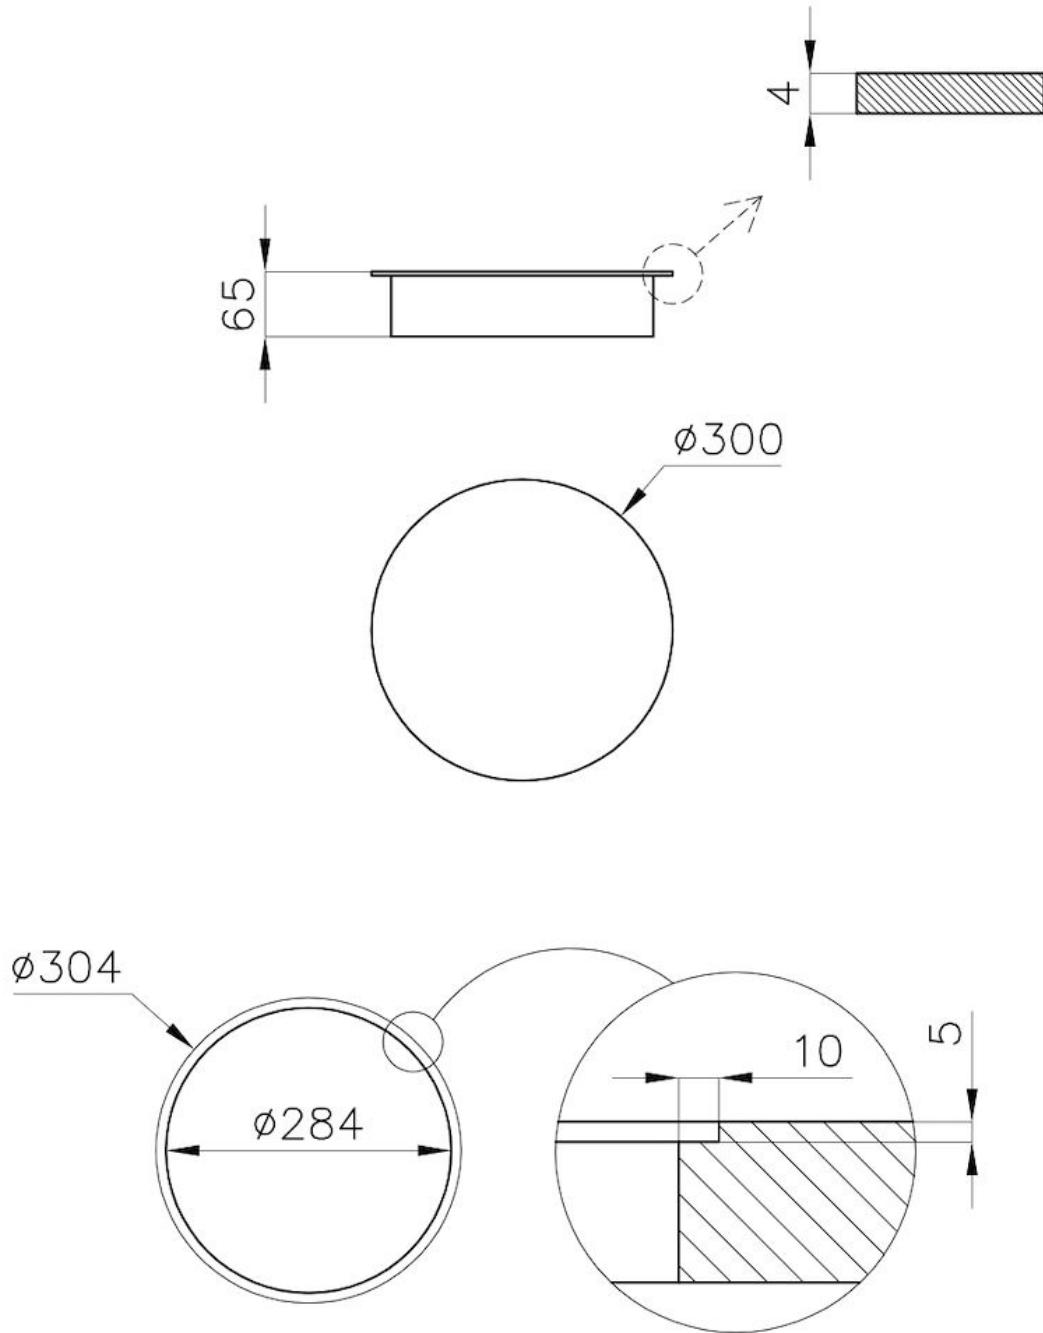

TECHNICAL DATA