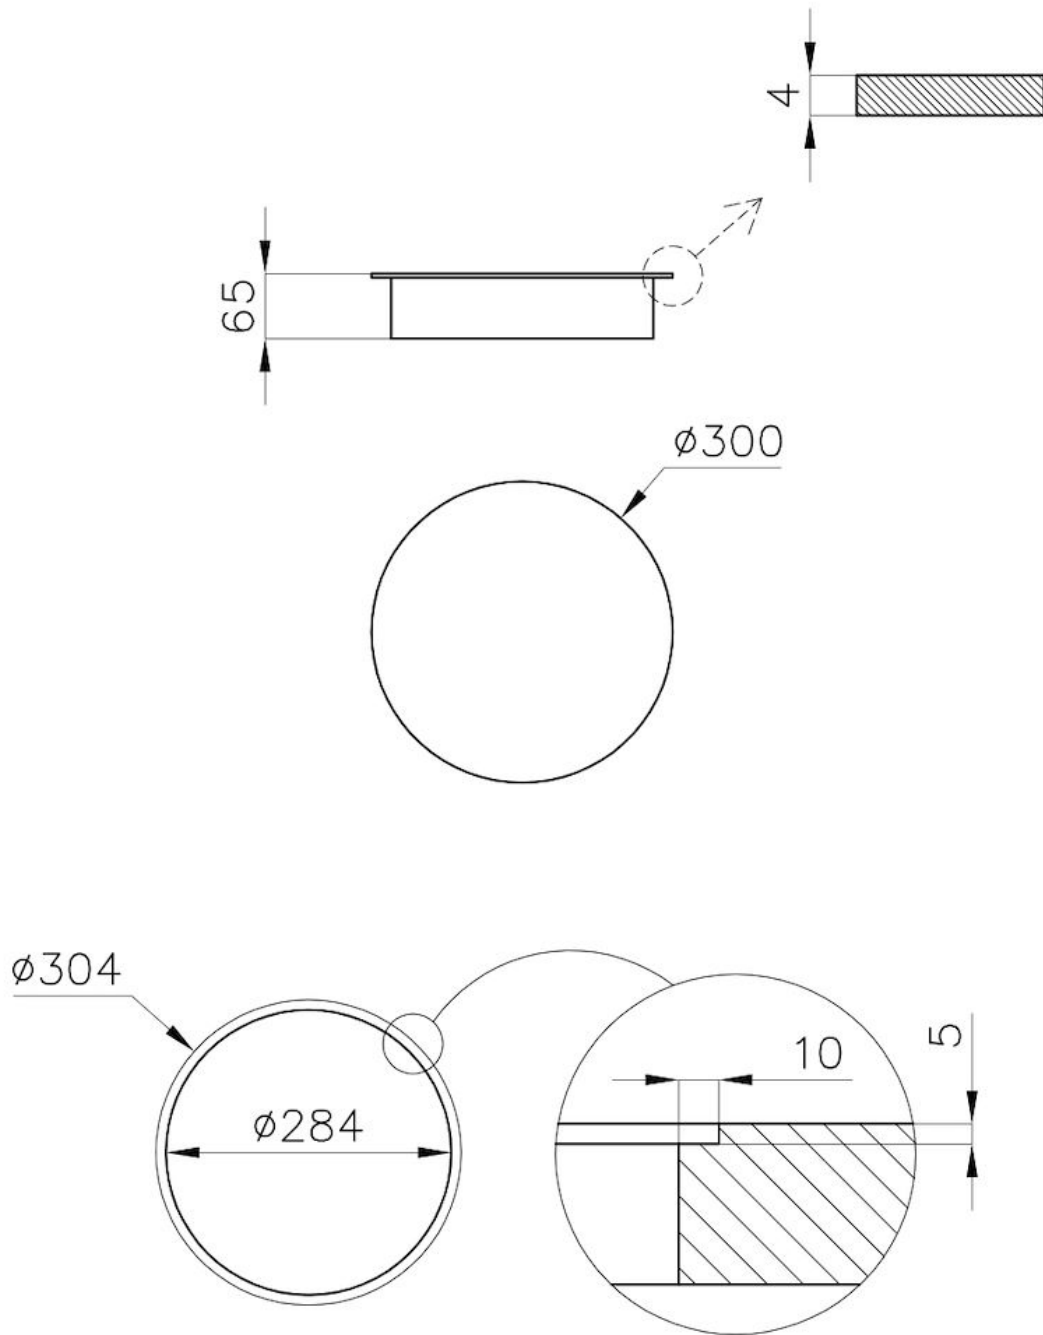

TECHNICAL DATA