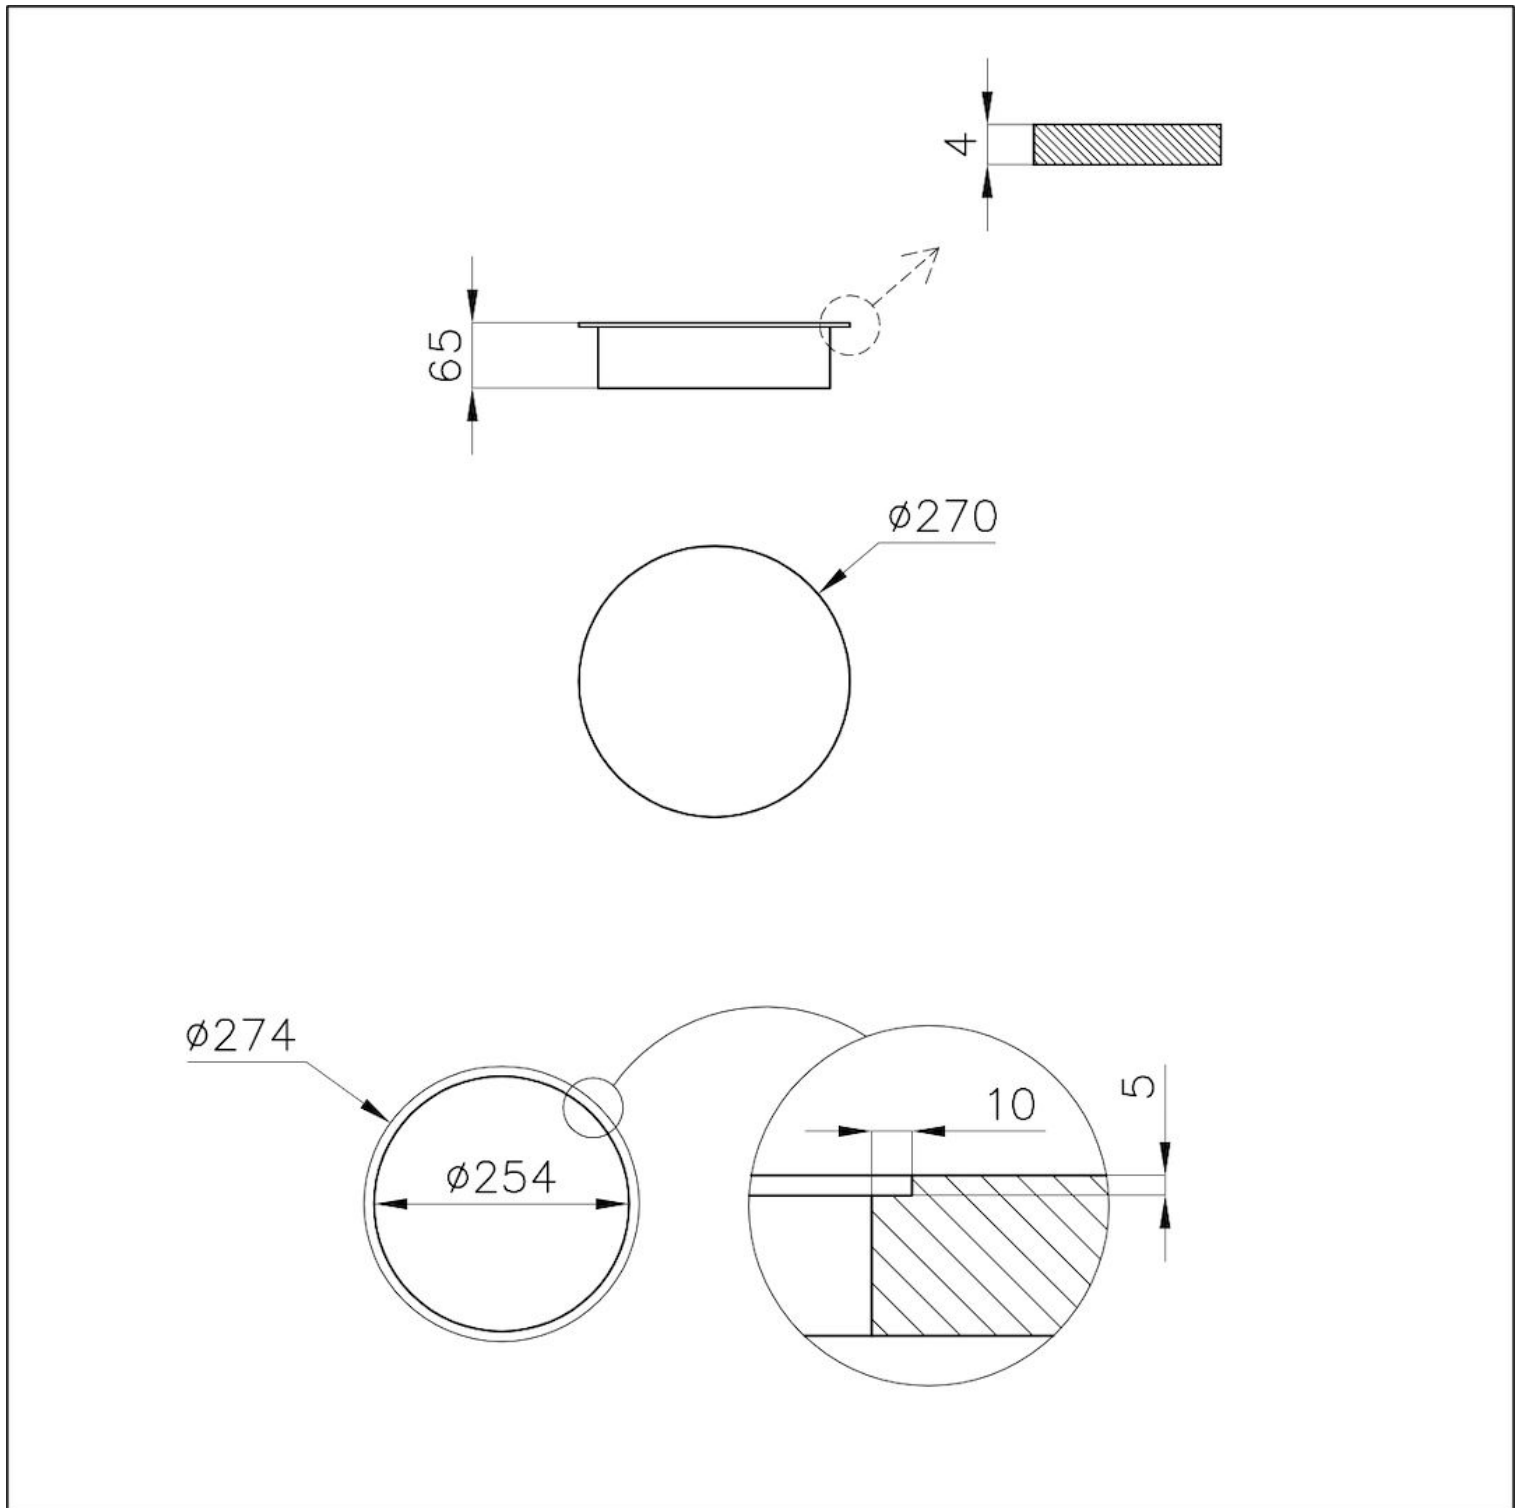

TECHNICAL DATA