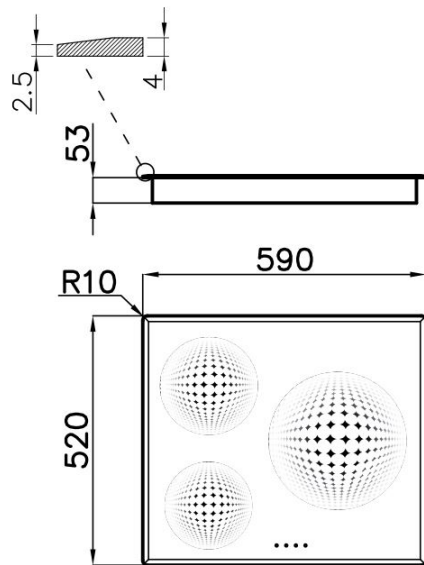

TECHNICAL DATA