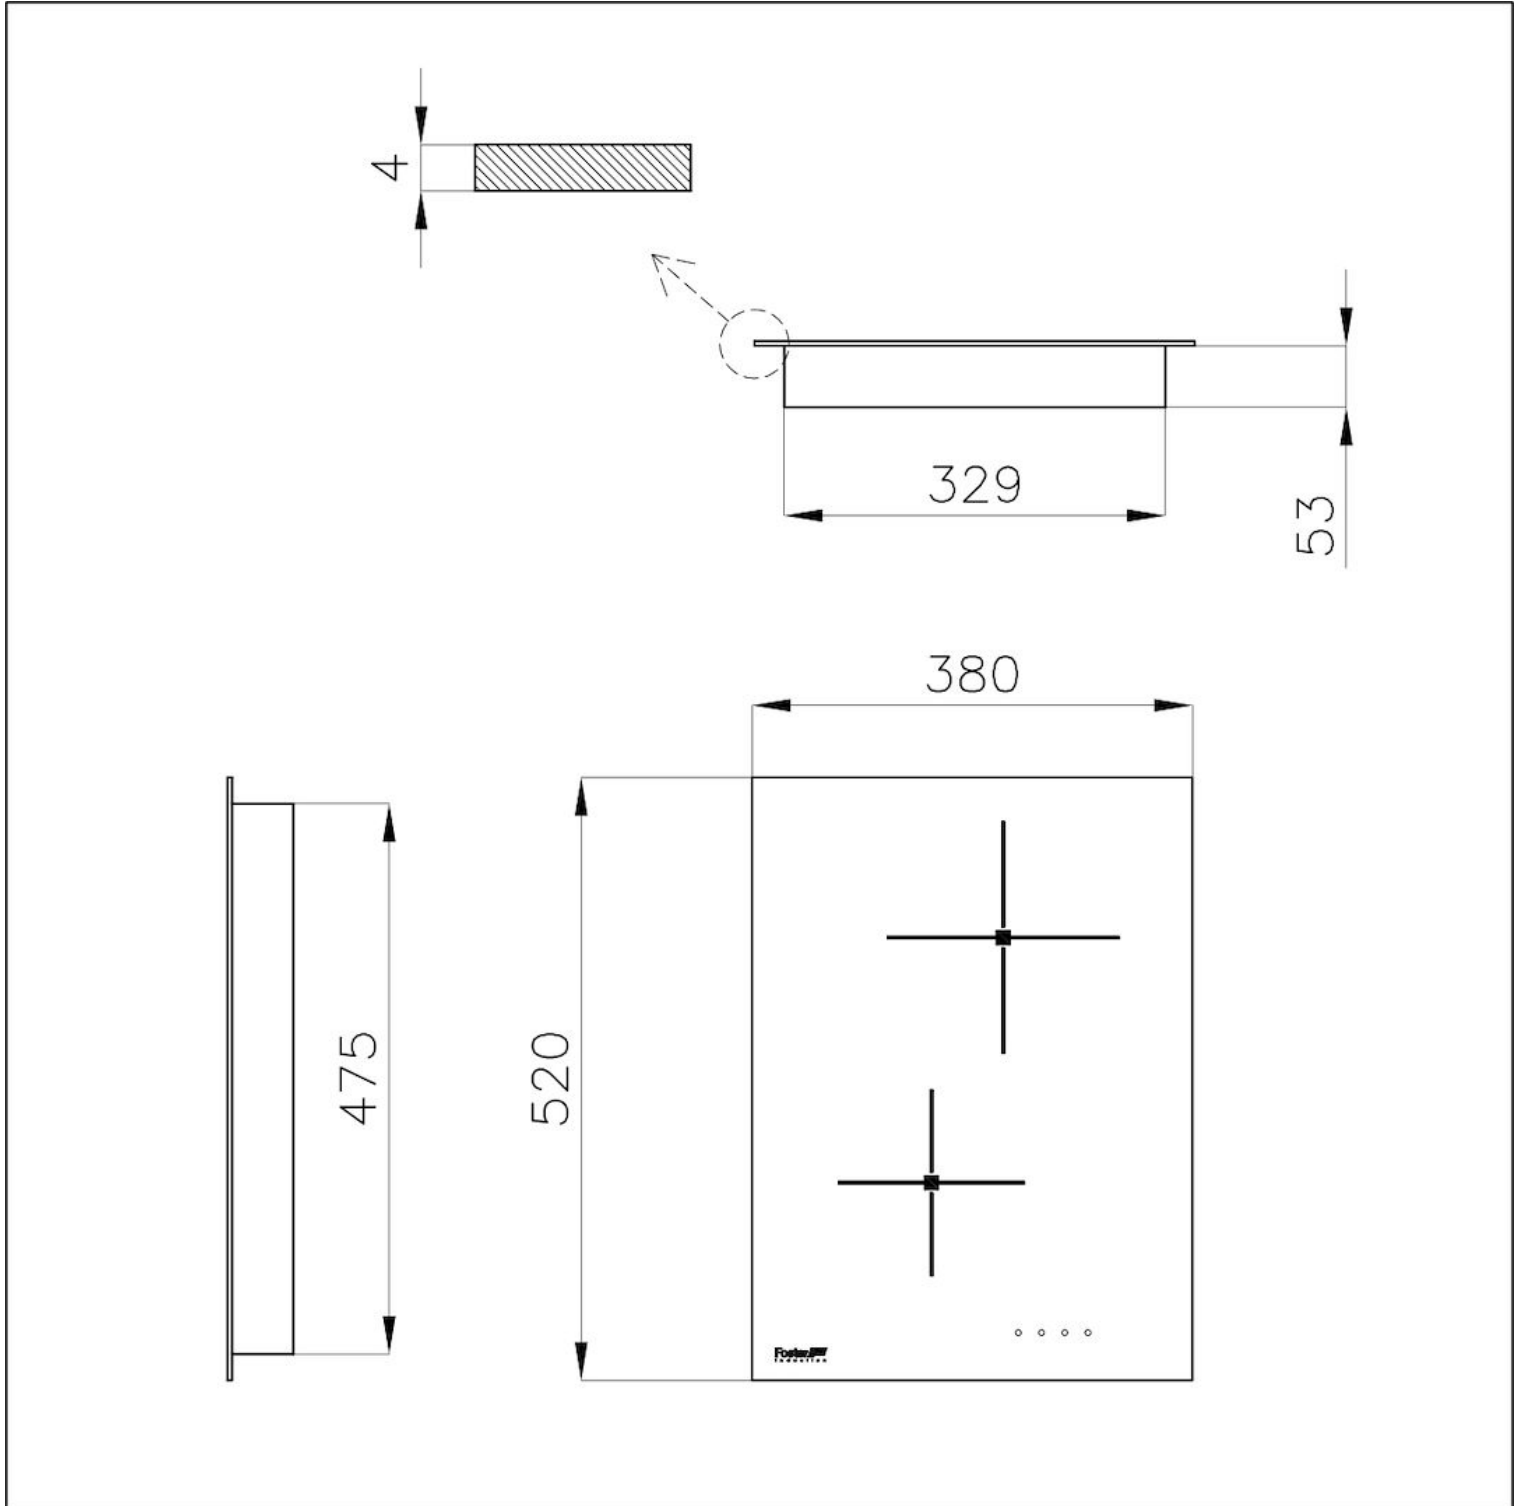

Safety

All electric cooker hobs feature the most modern and sophisticated safety protections: Centralised power-off function; Child-proof safety lock; Residual heat warning lights. Induction models feature the following functions: Safety System that turn off the hob in the absence of the pot; Overflow detector that automatically turns off the plate in case of liquid overflow; Automatic deactivation to prevent accidents caused by forgetfulness.

TECHNICAL DATA