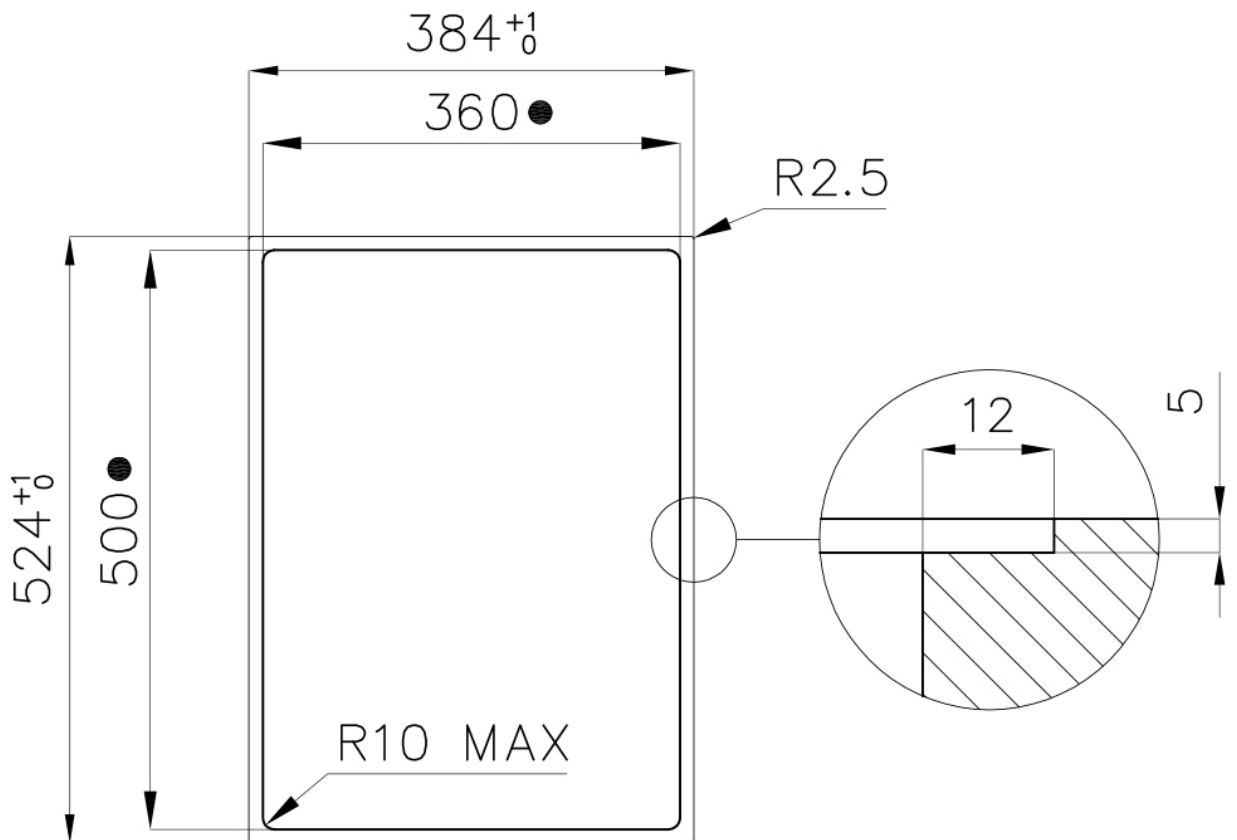

Cooker hob S4000 Domino Induction

Induction Hobs

Code: 7322 240

DETAILS

Coloring Black

Edge/Installation Type Vertical edge - for flush-mount or over-mount installation

Material Ceramic glass

Dimensions 380x520 mm

Base size 45cm

Heating element Two zones

Built-in hole [View technical data sheet](#)

Width 38 cm

Total power 3.700 W

Up Ø 200 mm-2.300 (3.000)* W

Down Ø 160 mm-1.200 (1.400)* W

Power settings 9 power settings per zone + Powerboost

TECHNICAL DATA

Cut out size
Dimensioni per foratura top

- Built-in cut out for FTS – Foratura per installazione FTS

OPTIONAL ACCESSORIES

Spacer for Domino elements
8320 000

RECOMMENDED PAIRINGS

Hood S4000 Domino Ghost
2451 000