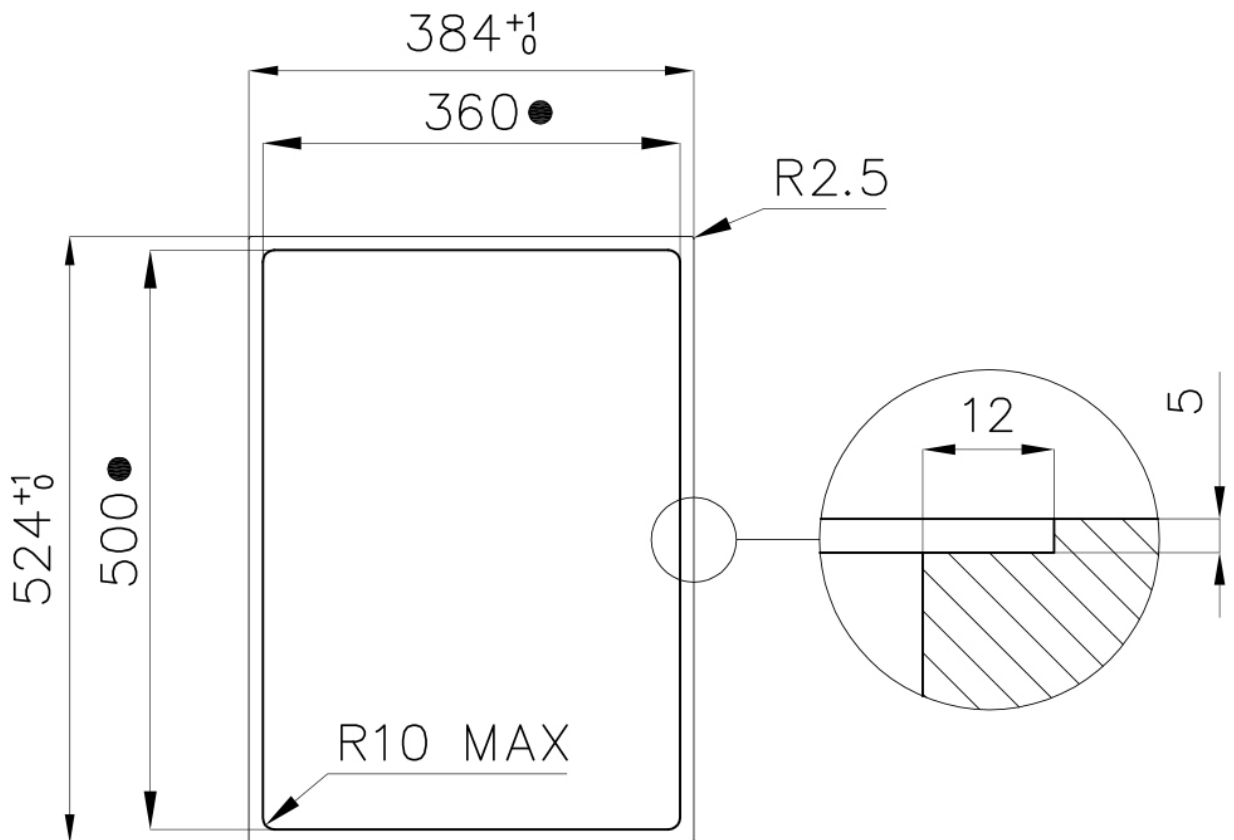

Cooker hob S4000 Domino Induction

Induction Hobs

Code: 7321 240

DETAILS

Coloring Black

Edge/Installation Type Vertical edge - for flush-mount or over-mount installation

Material Ceramic glass

Dimensions 380x520 mm

Base size 45cm

Heating element single zone

Built-in hole [View technical data sheet](#)

Width 38 cm

Total power 3.000 W

Centre \varnothing 250 mm-2.300 (3.000)* W

Power settings 9 power settings per zone + Powerboost

TECHNICAL DATA

Cut out size
Dimensioni per foratura top

- Built-in cut out for FTS – Foratura per installazione FTS

GALLERY

OPTIONAL ACCESSORIES

Spacer for Domino elements
8320 000

RECOMMENDED PAIRINGS

Hood S4000 Domino Ghost
2451 000