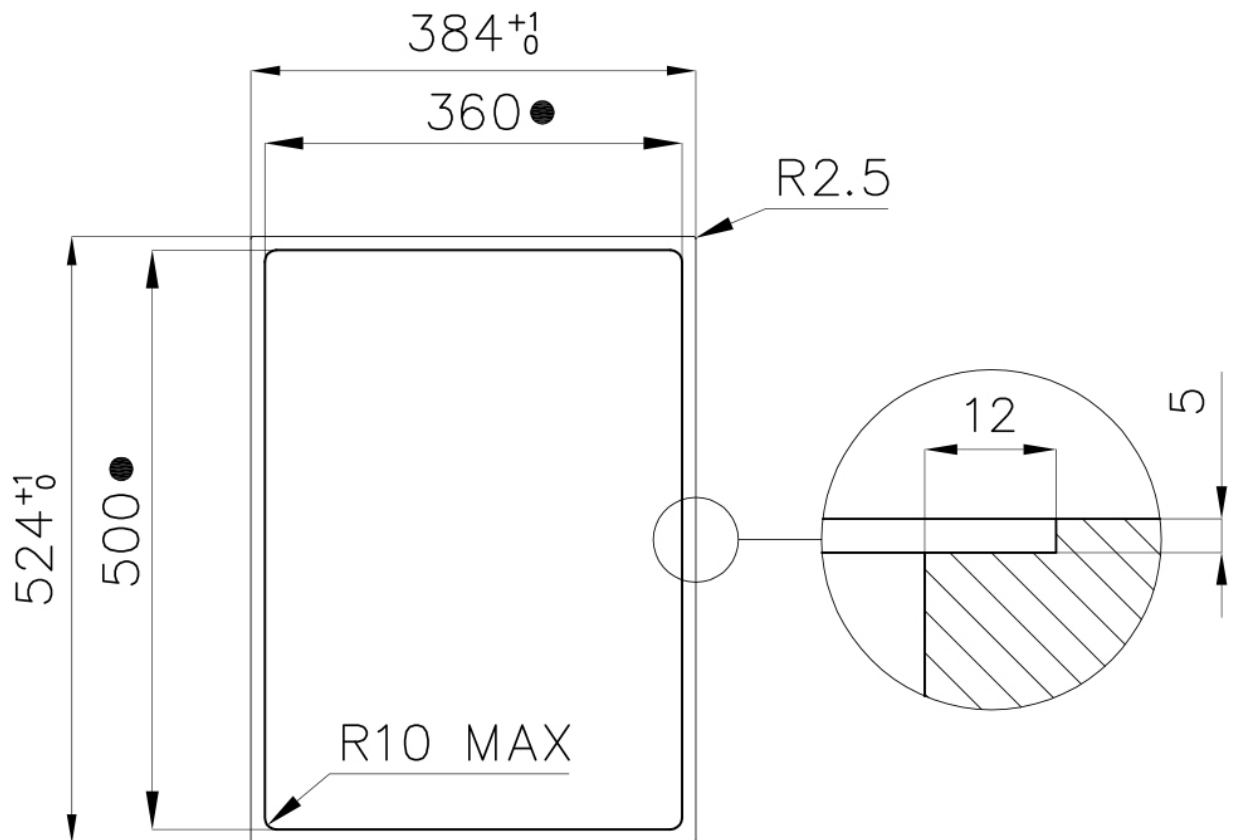

Cut out size
Dimensioni per foratura top