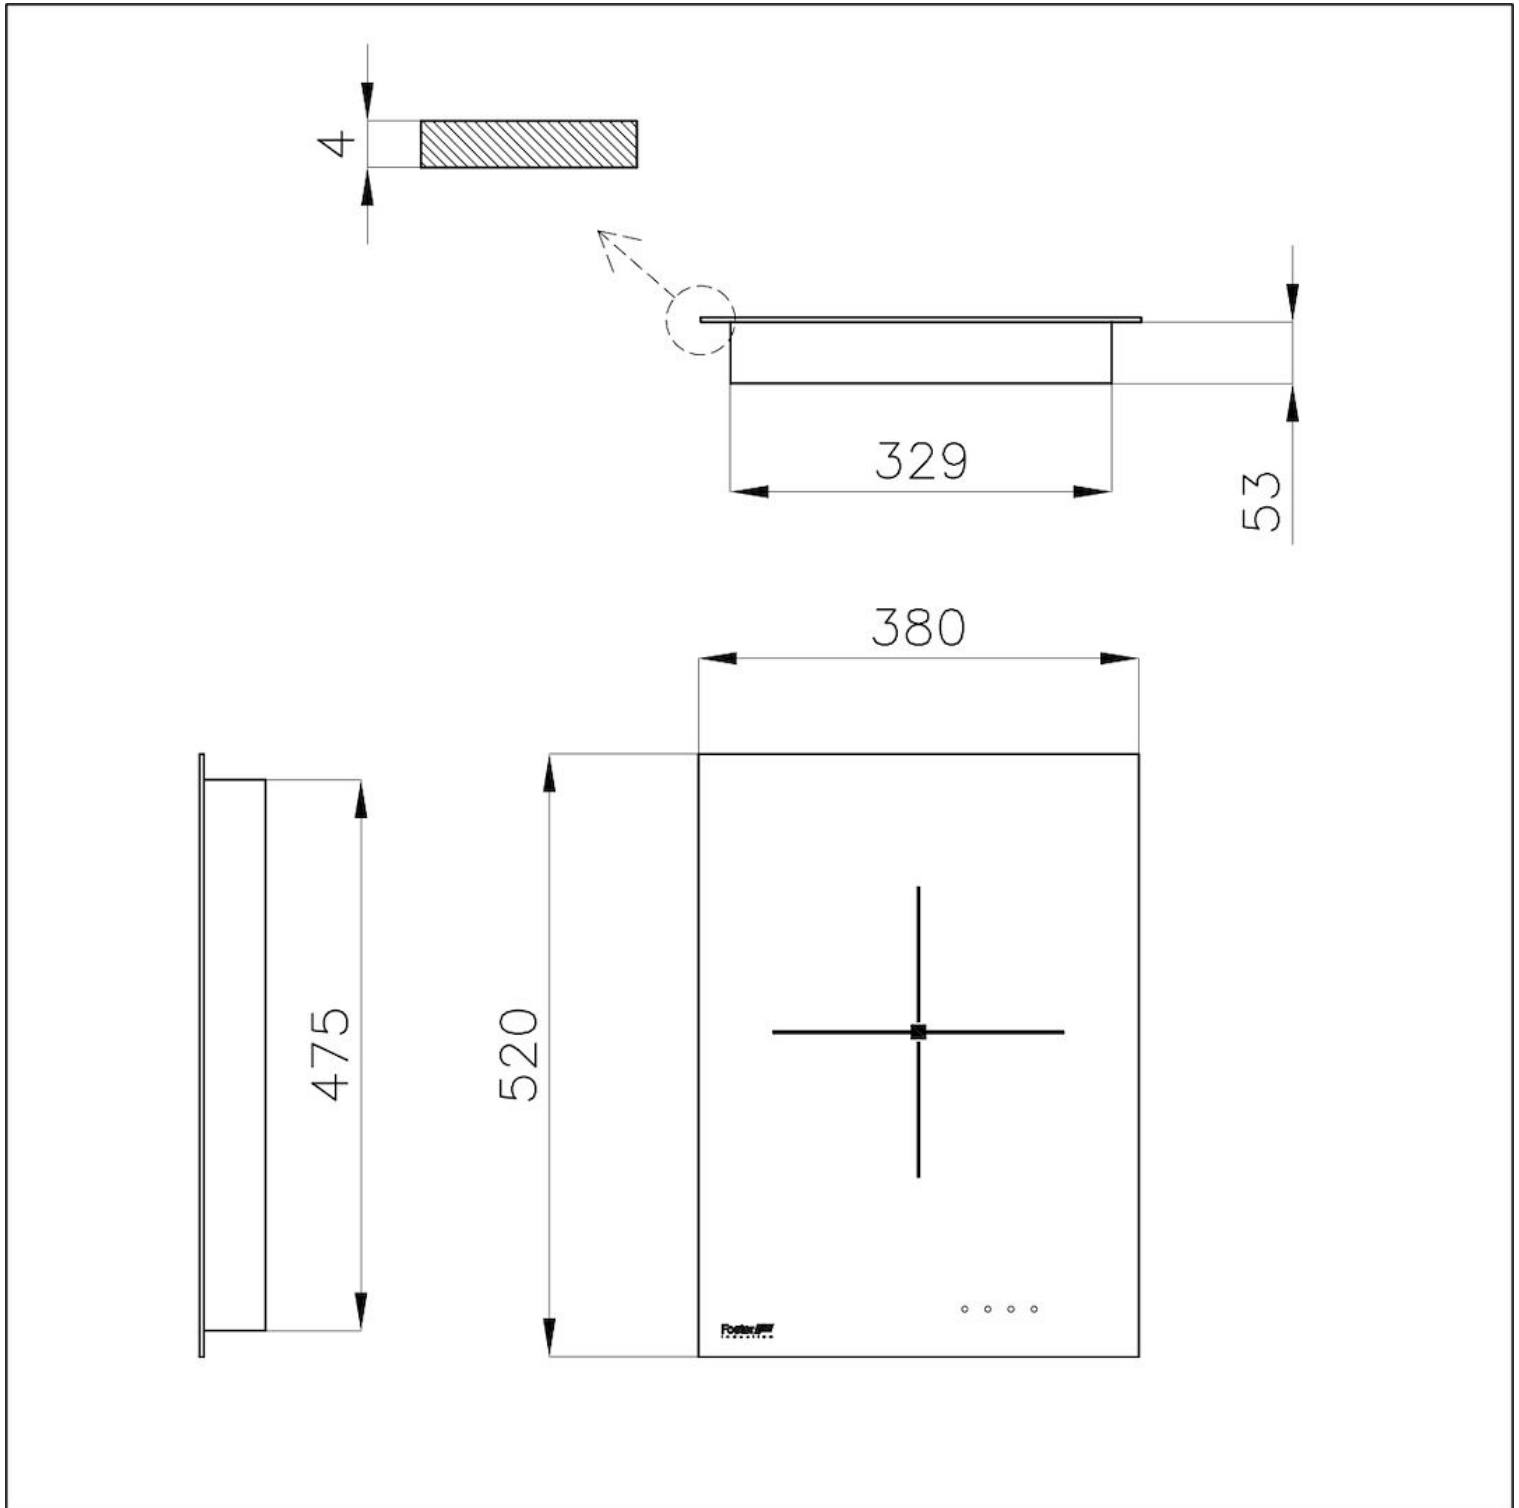

Safety

All electric cooker hobs feature the most modern and sophisticated safety protections: Centralised power-off function; Child-proof safety lock; Residual heat warning lights. Induction models feature the following functions: Safety System that turn off the hob in the absence of the pot; Overflow detector that automatically turns off the plate in case of liquid overflow; Automatic deactivation to prevent accidents caused by forgetfulness.

TECHNICAL DATA