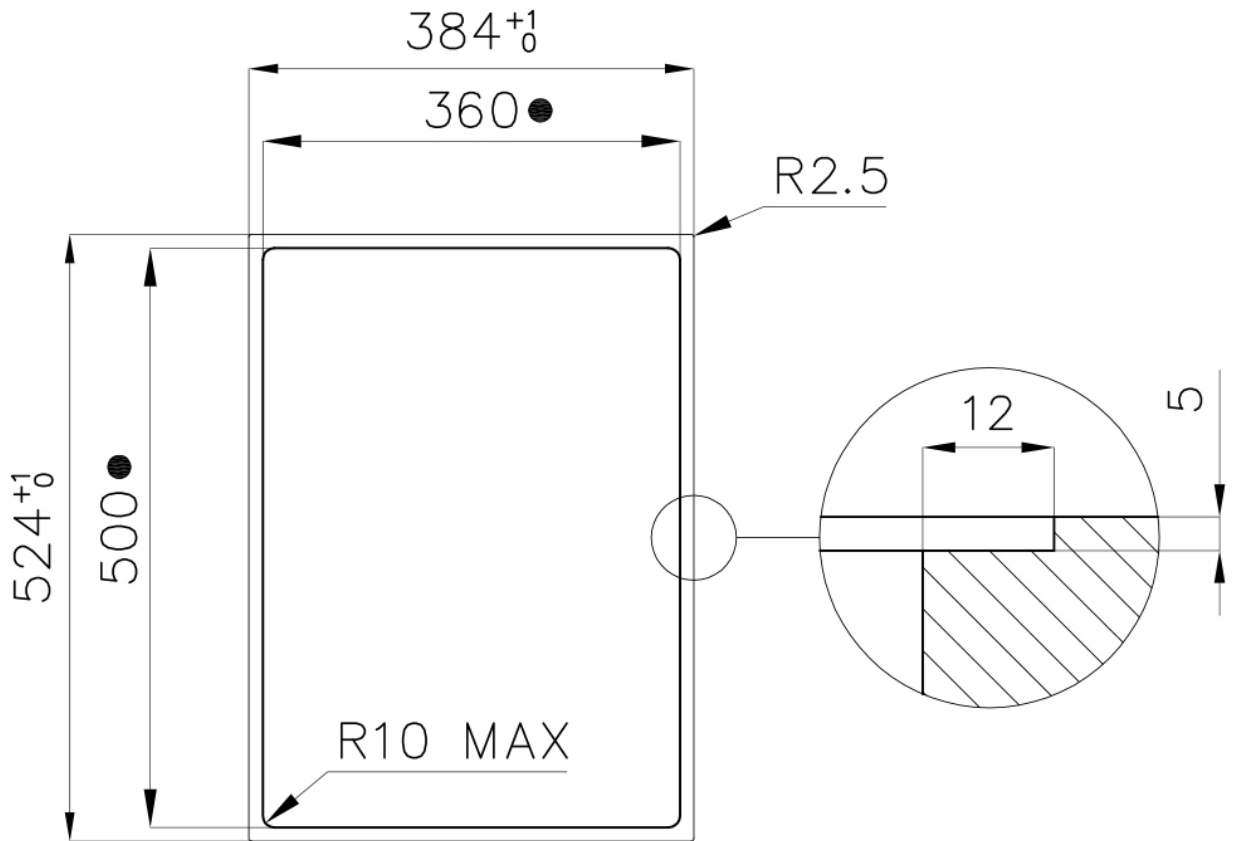

Cooker hob S4000 Domino Induction

Induction Hobs

Code: 7321 240

DETAILS

Coloring Black

Edge/Installation Type Vertical edge - for flush-mount or over-mount installation

Material Ceramic glass

Dimensions 380x520 mm

Base size 45cm

Heating element single zone

Built-in hole [View technical data sheet](#)

Width 38 cm

Total power 3.000 W

Centre \varnothing 250 mm-2.300 (3.000)* W

Power settings 9 power settings per zone + Powerboost

TECHNICAL DATA

Cut out size
Dimensioni per foratura top

- Built-in cut out for FTS – Foratura per installazione FTS

GALLERY

OPTIONAL ACCESSORIES

Induction Pro - Cookware set -
8pcs

Spacer for Domino elements