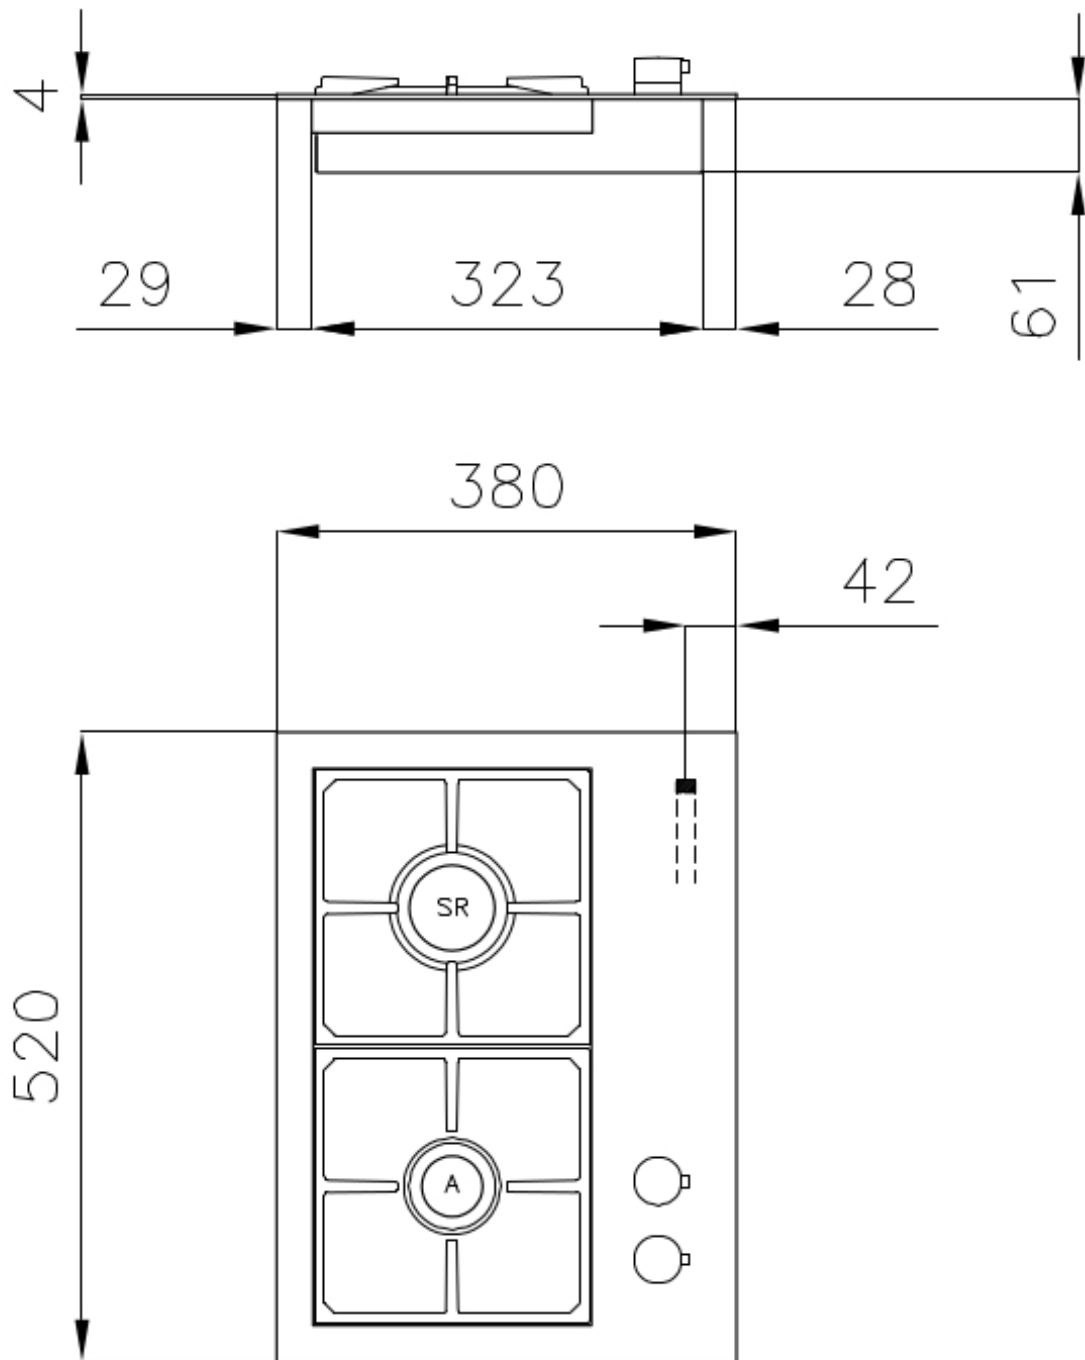

TECHNICAL DATA