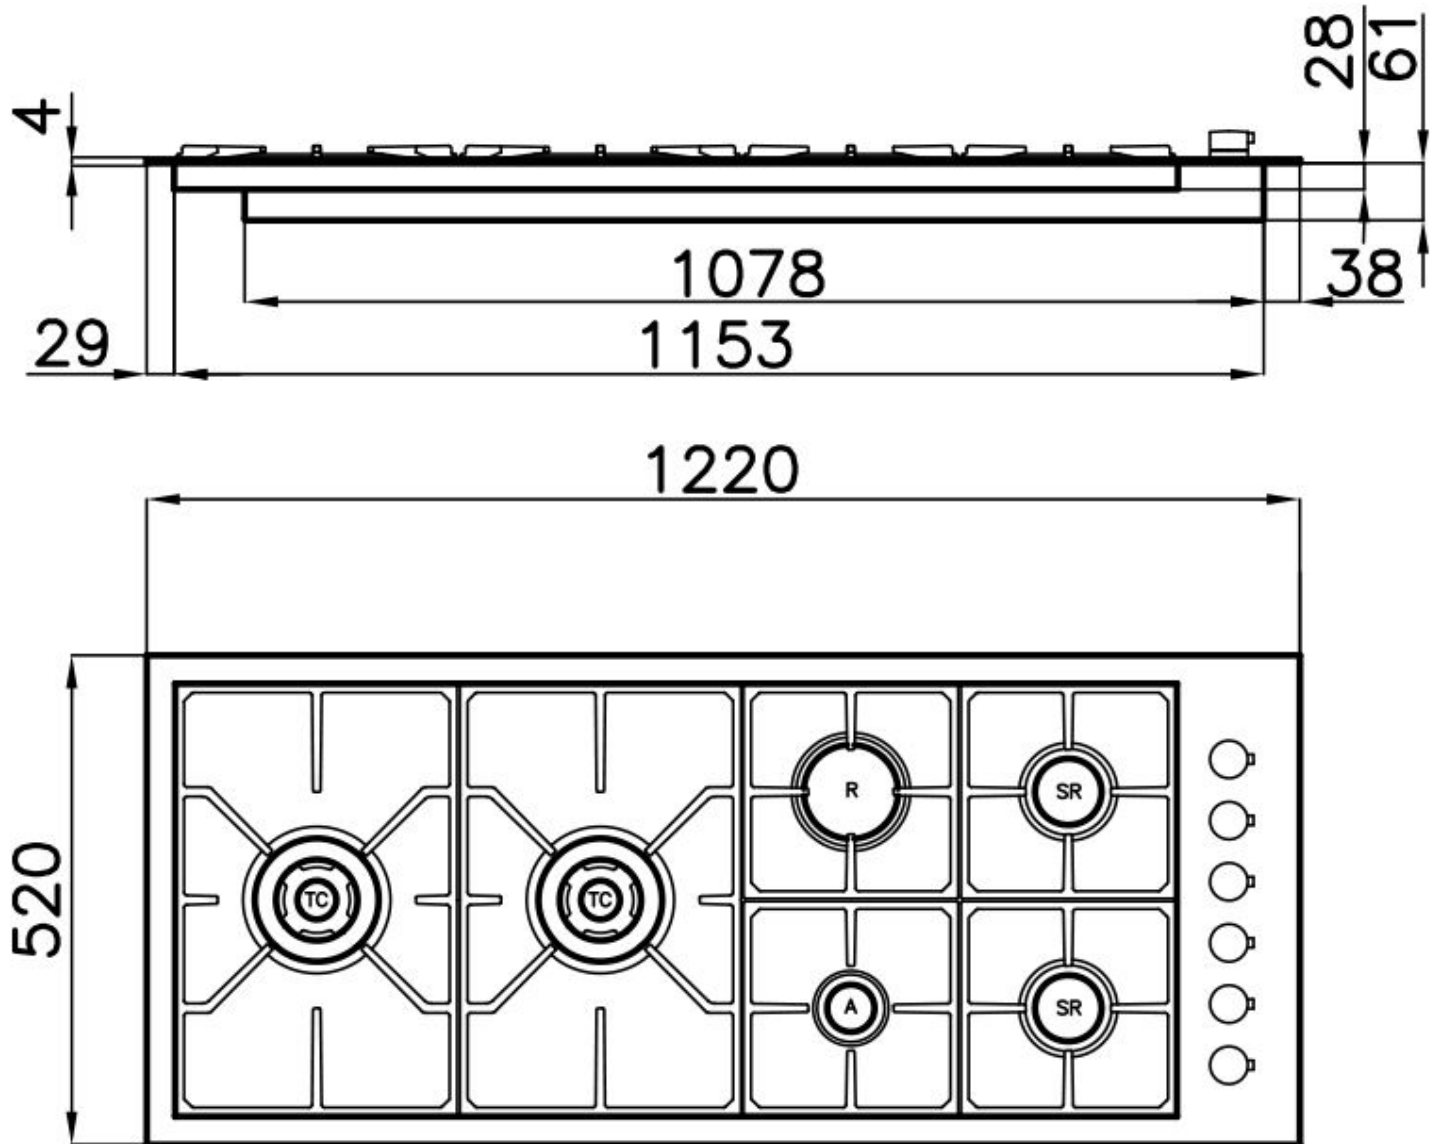

TECHNICAL DATA