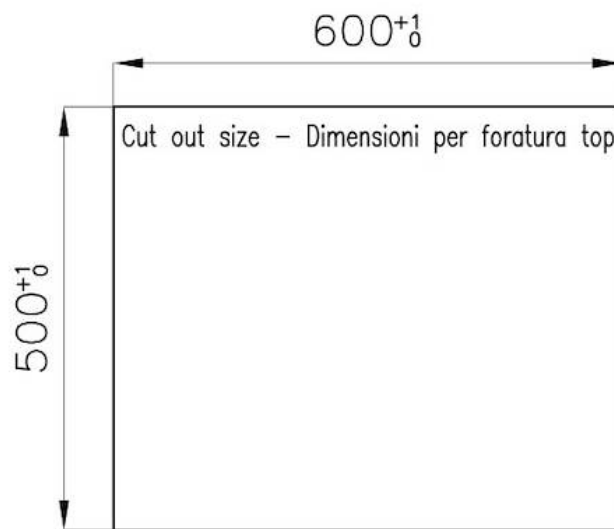

FTS

GALLERY