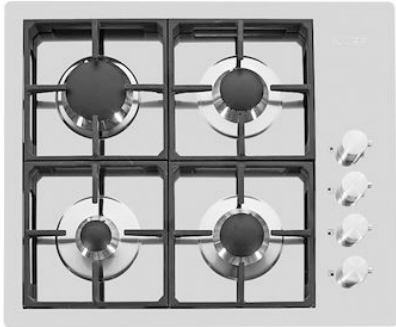

## Cooker hob S4000

Gas hobs

Code: 7256 032

### DETAILS

Edge/Installation Type Flush-mount | Top-mount

---

Finish Foster brushed

---

Material AISI 304 stainless steel

---

Texture Brushed in line

---

Built-in hole [View technical data sheet](#)

---

Grids Cast iron grids and enamelled burner covers

---

Width 62 cm

---

Total power 7.600 W

## FEATURES

**Cast iron grids** Cast-iron is the ideal material for an hob grid, this due to the manifold properties characterising it: high heat capacity that improves cooking performance; high weight and stability that improve safety; sturdiness that preserves the hob's original aspect over time; easy cleaning.