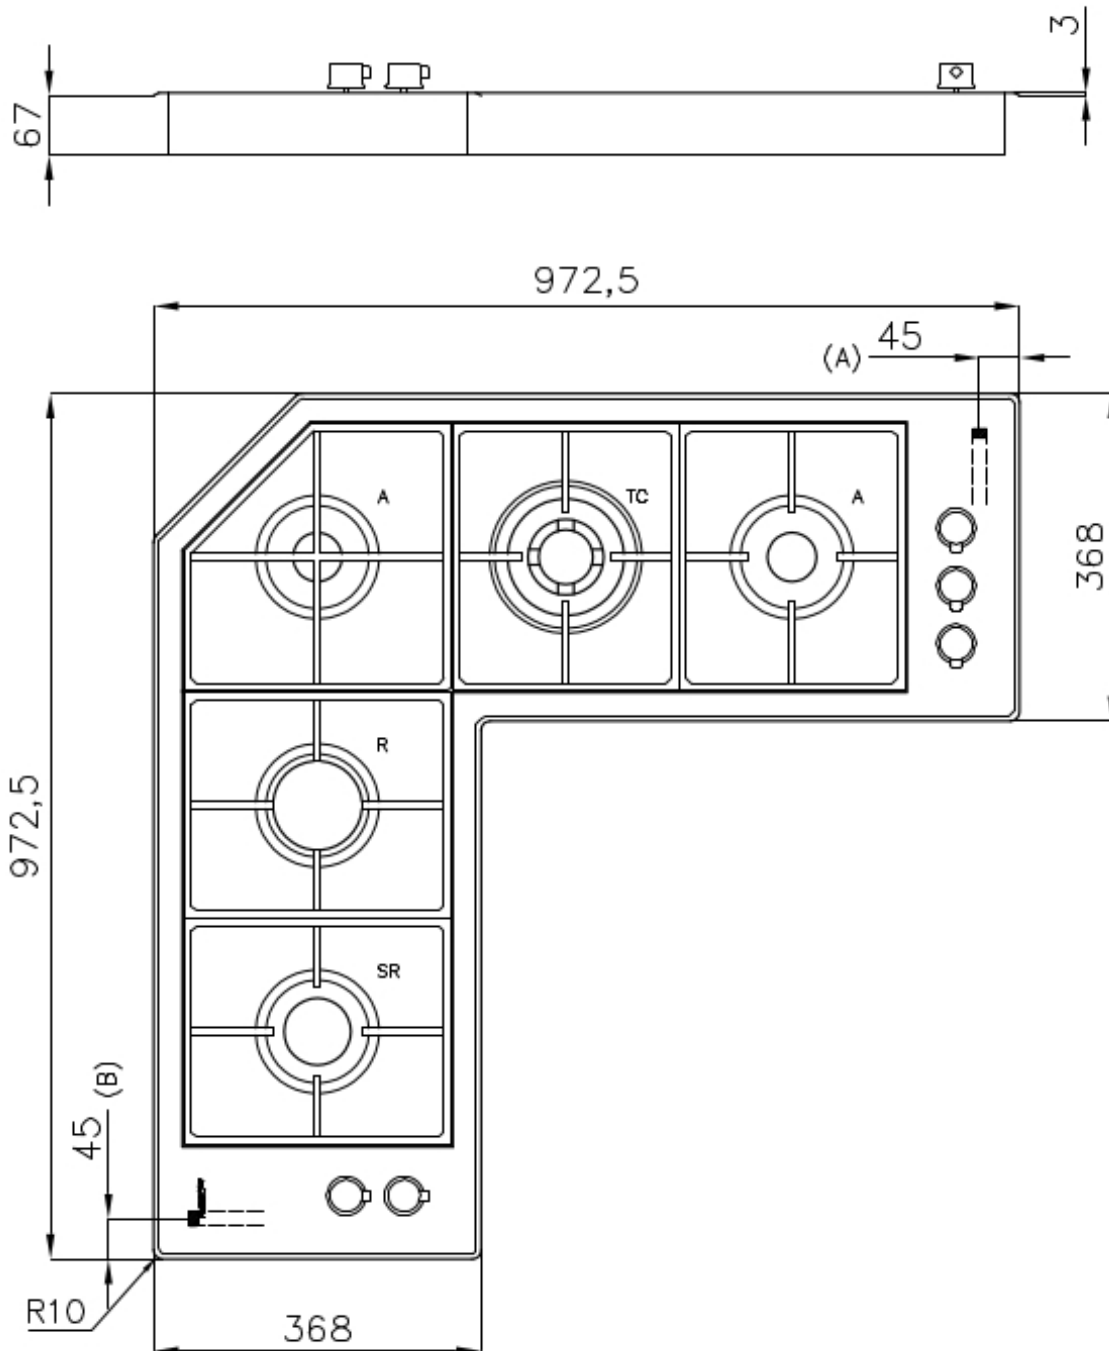

Connection to the gas network must be made via both inputs (A) and (B)
L'allacciamento alla rete del gas deve essere effettuato tramite entrambi gli ingressi (A) e (B)