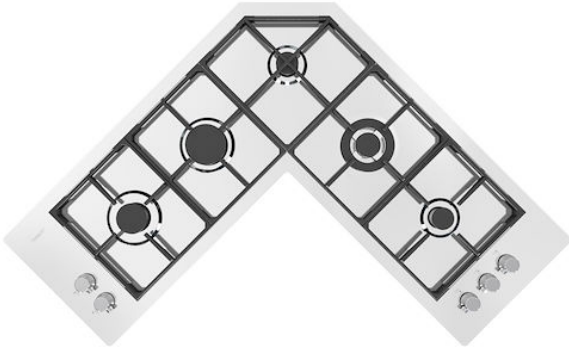

## Cooker hob Quadra Angolare

Gas hobs

Code: 7235 042

### DETAILS

Edge/Installation Type	Flat Edge
Finish	Foster brushed
Material	AISI 304 stainless steel
Texture	Brushed in line
Supply	220-240 V; 50/60 Hz
Dimensions	972x972 mm
Base size	97cm
Full description	Flat Edge - for standard built-in installation (SF)
Heating element	Five burners

Built-in hole	View technical data sheet
Grids	Cast iron grids and enamelled burner covers
Total power	9.950 W
Auxiliary	2x1.000 W
Semirapid	1.750 W
Rapid	2.700 W
Triple crown	3.500 W
Safety	Safety valve with quick-acting thermocouple
Ignition	Electric ignition under knob
Gas type	Tested for installation with natural gas, LPG nozzle set included.
Type	Gas Hob

## FEATURES

Cast iron grids	Cast-iron is the ideal material for an hob grid, this due to the manifold properties characterising it: high heat capacity that improves cooking performance; high weight and stability that improve safety; sturdiness that preserves the hob's original aspect over time; easy cleaning.
Safe cooking	All Foster cooker hobs are equipped with safety valves. They shut off the gas supply very quickly if the flame accidentally goes out.