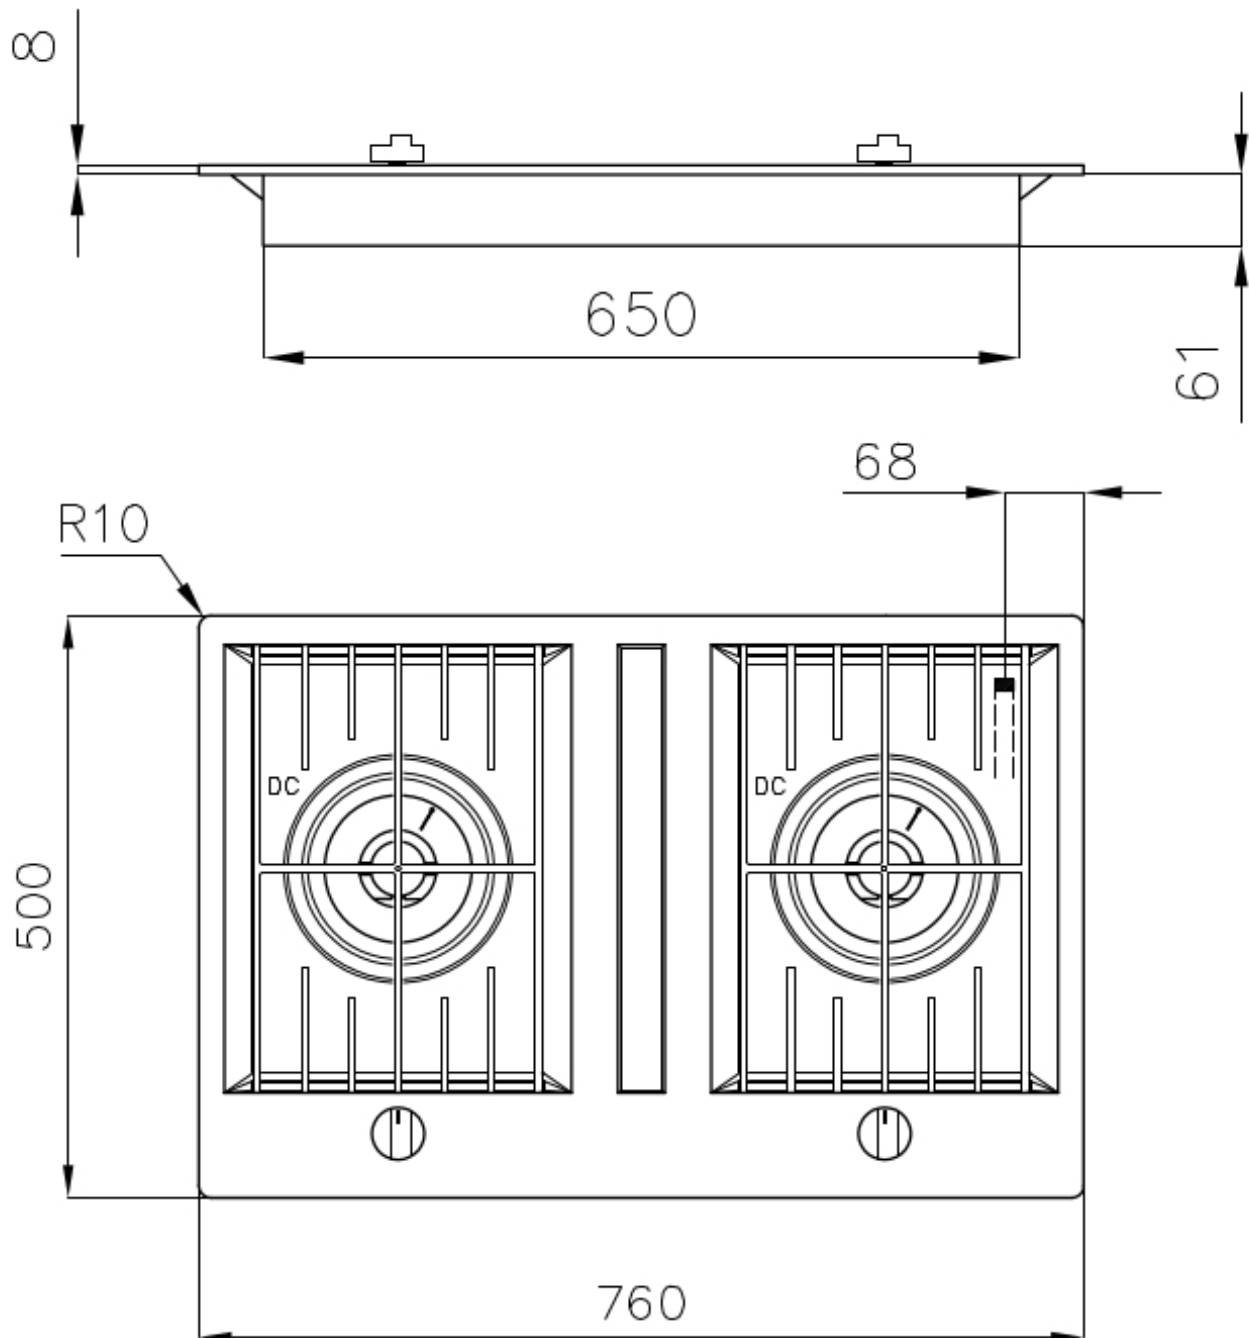

TECHNICAL DATA