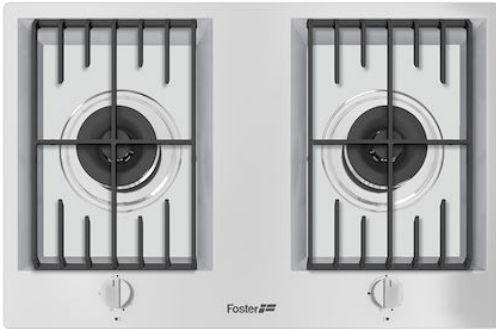

Cooker hob FL

Gas hobs

Code: 7203 032

DETAILS

Edge/Installation Type Standard (8 mm Edge)

Finish Foster brushed

Material AISI 304 stainless steel

Texture Brushed in line

Supply 220-240 V; 50/60 Hz

Dimensions 760x500 mm

Base size 80cm

Heating element two burners

Built-in hole 740x480 mm

Grids Cast iron grids and enamelled burner covers

Width 76 cm

Total power 10.000 W

Dual 2x5.000 W

Safety Safety valve with quick-acting thermocouple

Ignition Electric ignition under knob

Gas type Tested for installation with natural gas, LPG nozzle set included.

Type Gas Hob

EQUIPMENT

2 x Cast iron wok support 9601
727

Cast iron grids Cast-iron is the ideal material for an hob grid, this due to the manifold properties characterising it: high heat capacity that improves cooking performance; high weight and stability that improve safety; sturdiness that preserves the hob's original aspect over time; easy cleaning.