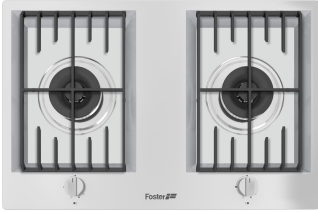

Cooker hob FL

Gas hobs

Code: 7203 032

DETAILS

Edge/Installation Type Standard (8 mm Edge)

Finish Foster brushed

Material AISI 304 stainless steel

Texture Brushed in line

Safe cooking

All Foster cooker hobs are equipped with safety valves. They shut off the gas supply very quickly if the flame accidentally goes out.

Special burners

Many Foster hobs are equipped with special burners, with two or three rings of fire that greatly increase the power delivered and the heated surface. In the DUAL models the two fire crowns also have independent ignition, making these burners perfect for both intensive and delicate cooking.

Ultra-flat hob

Design meets functionality in the the ultra-flat models. Elegant grids that form a generously sized overall surface.

Under-knob ignition

The utmost freedom of movement with electronic under-knob ignition, a common feature of all models that allows a one-hand ignition of the burner.

TECHNICAL DATA

GALLERY

EQUIPMENT

Cast iron wok support

RECOMMENDED PAIRINGS

Hood FL Slim black mirror

Sink FL