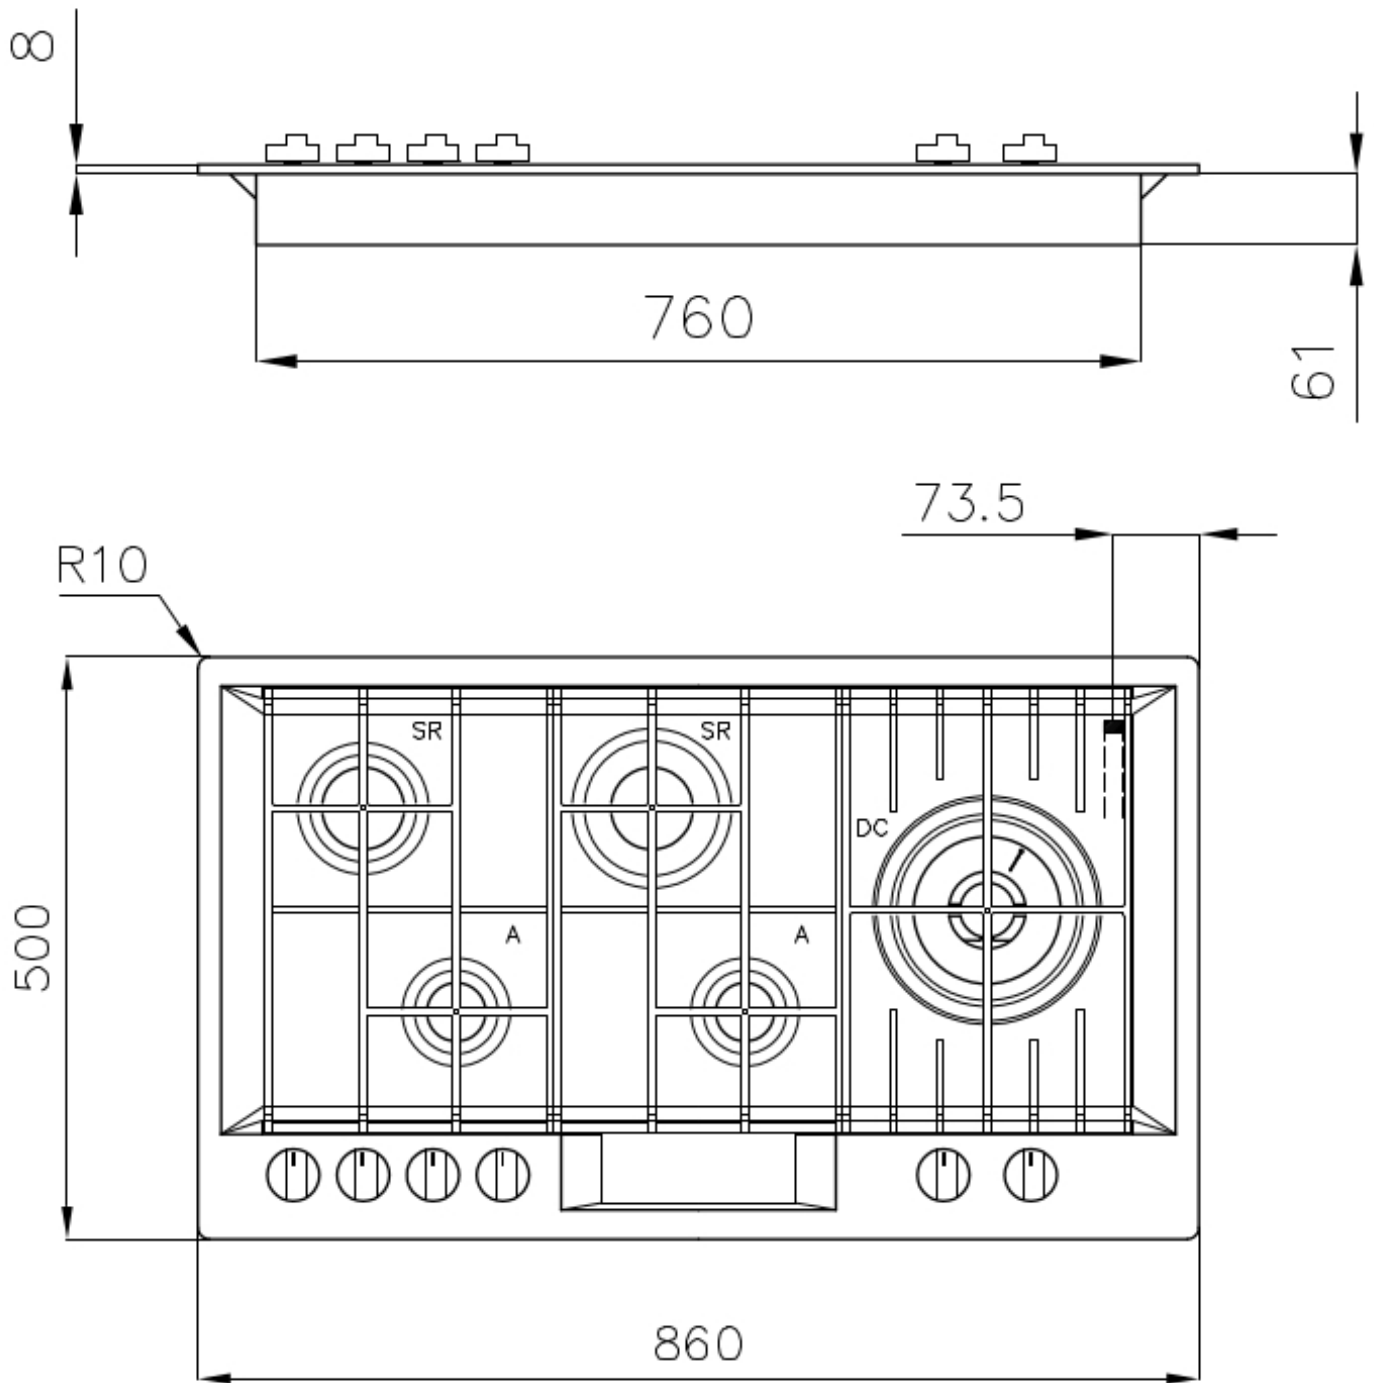

TECHNICAL DATA