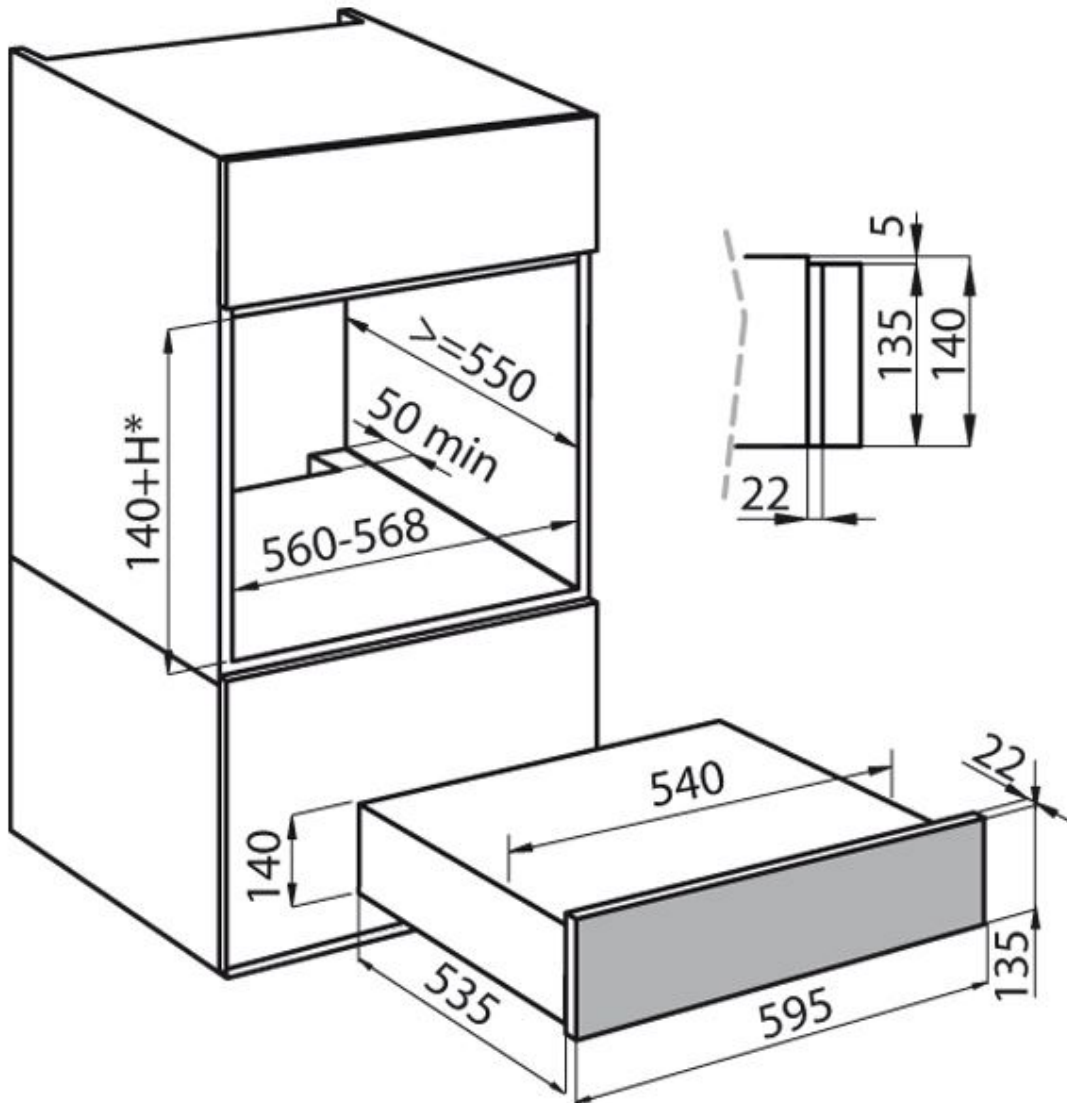

Plate-warmer module FL

Ovens and Coordinated Products

Code: 7104 600

DETAILS

Coloring Black Mirror

Material Glass

Supply 220-240 V 50/60 Hz

Opening Pull-out trolley - Push opening

Max capacity 15 Kg

Dimensions 60x14 cm

Indoor Stainless steel inside and non-slip coating base

Max temperature 85 °c

Oven type Plate-warmer module

TECHNICAL DATA

GALLERY