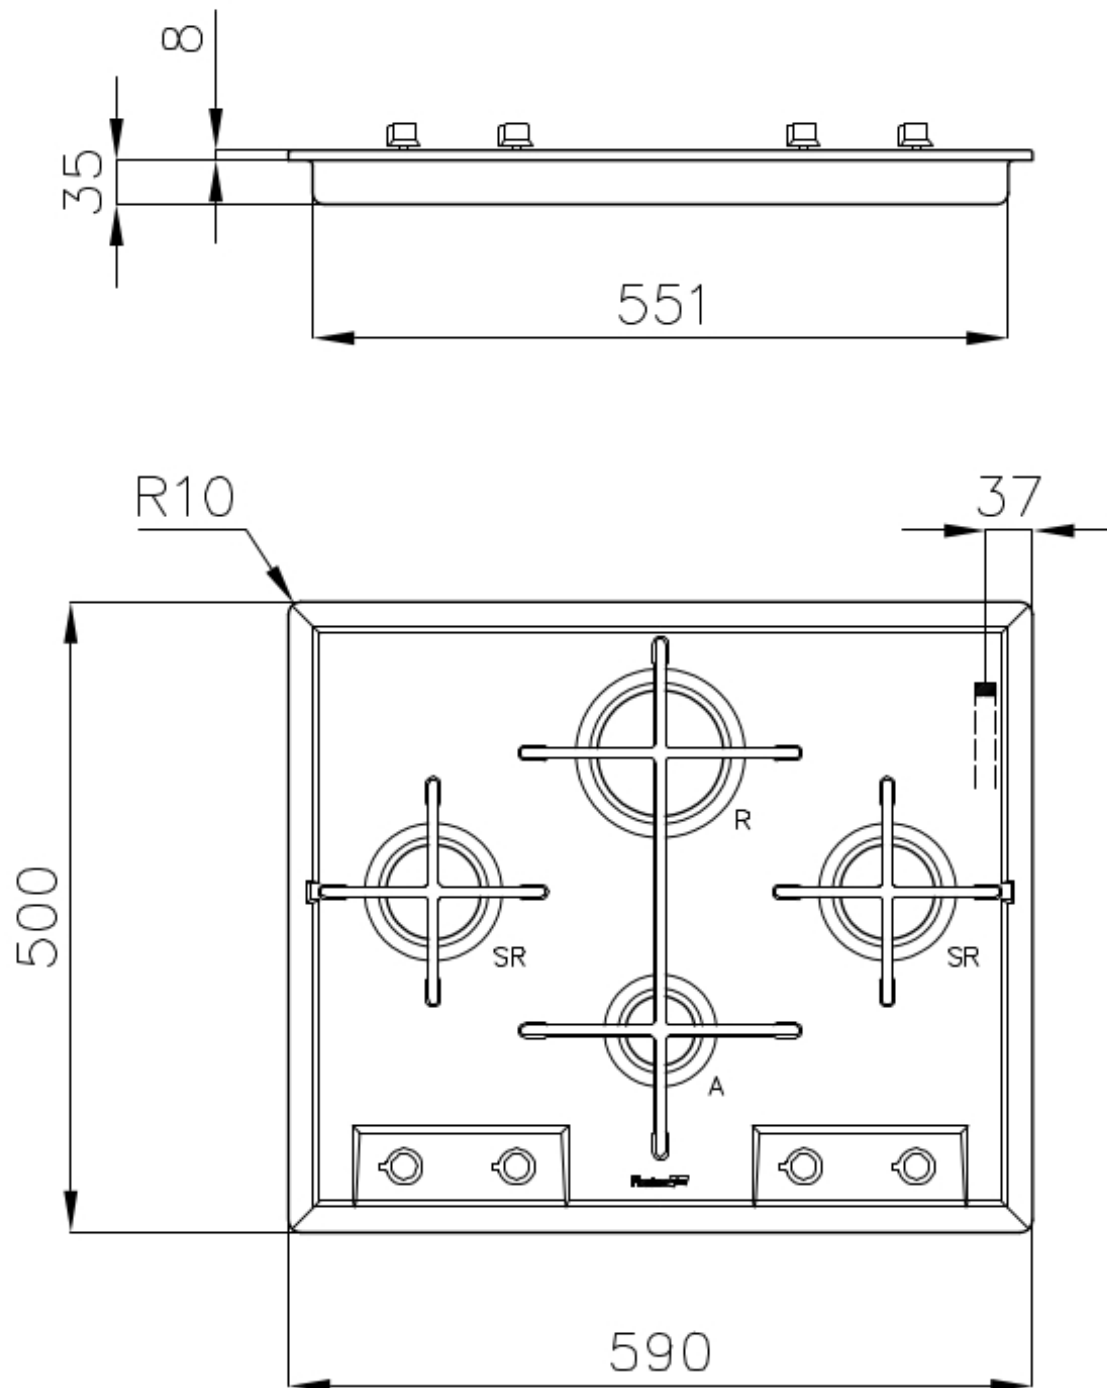

TECHNICAL DATA