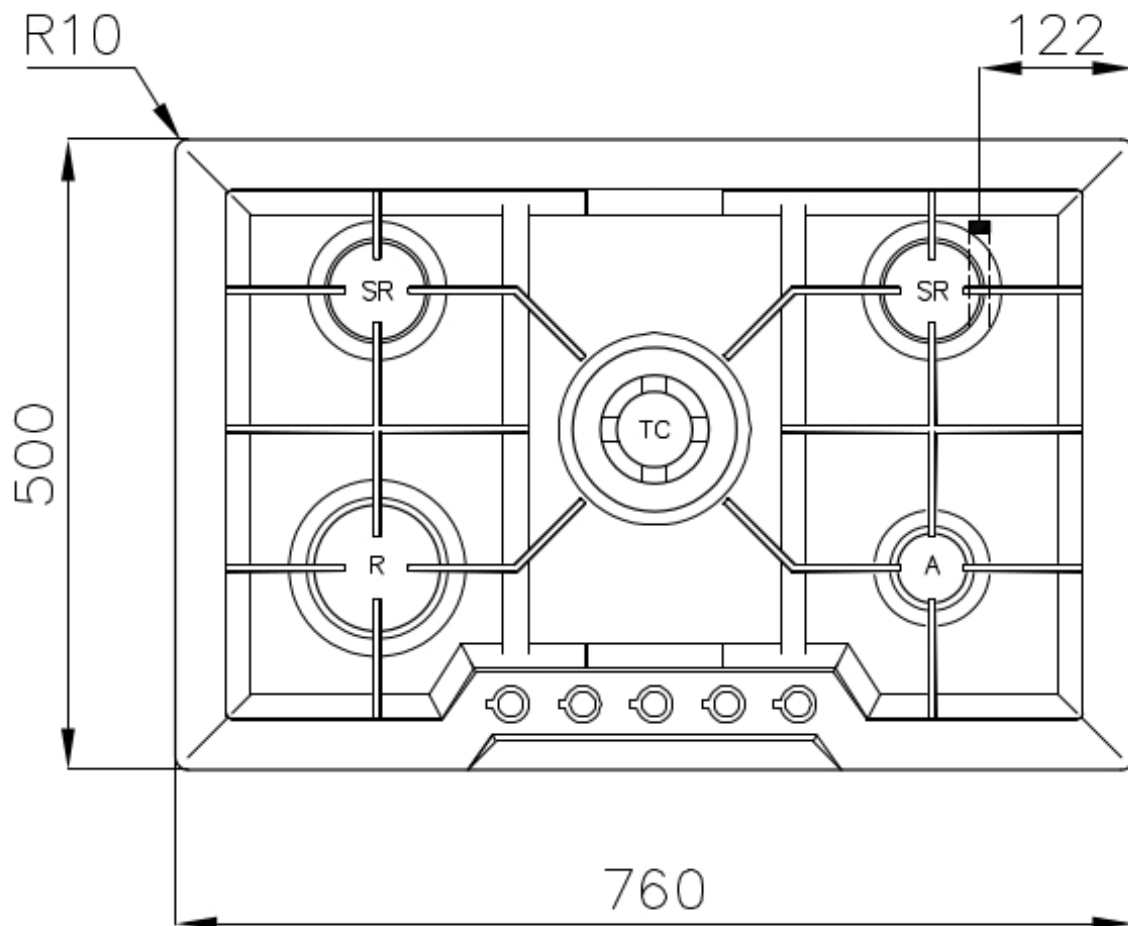

TECHNICAL DATA