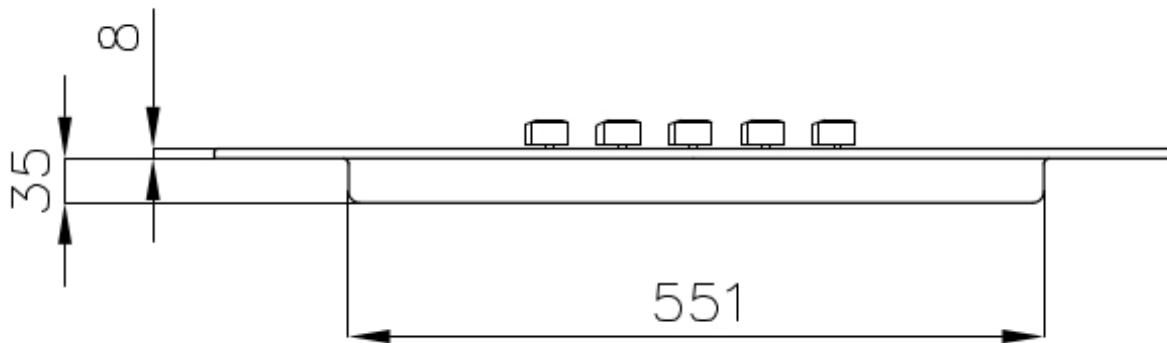

TECHNICAL DATA