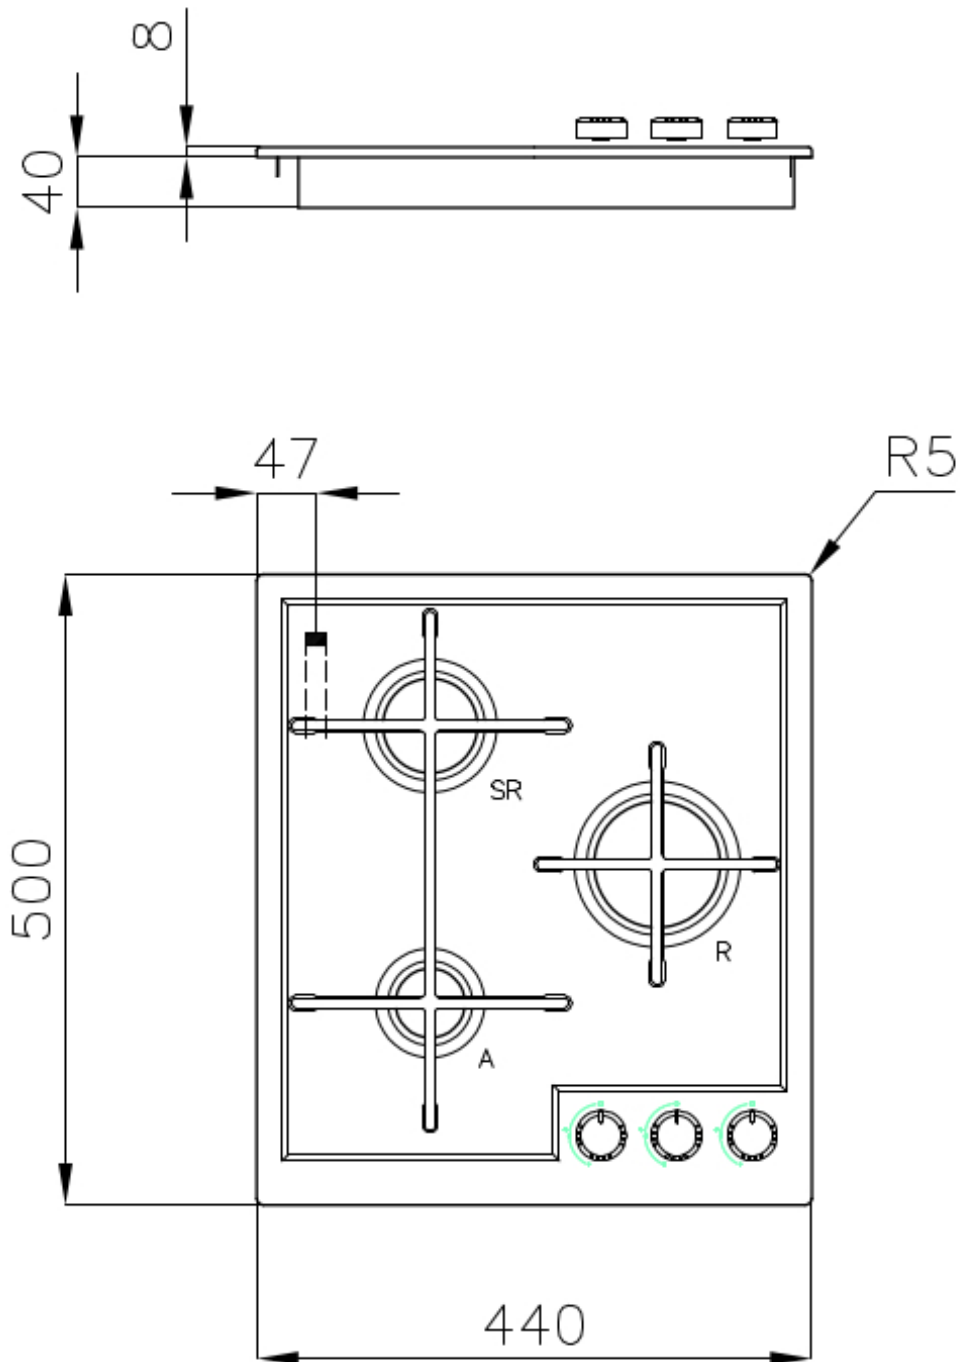

Safe cooking

All Foster cooker hobs are equipped with safety valves. They shut off the gas supply very quickly if the flame accidentally goes out.

Under-knob ignition

The utmost freedom of movement with electronic under-knob ignition, a common feature of all models that allows a one-hand ignition of the burner.

TECHNICAL DATA