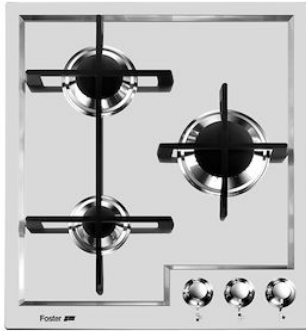

Cooker hob Veronika

Gas hobs

Code: 7063 052

DETAILS

Edge/Installation Type Standard (8 mm Edge)

Finish Foster brushed

Material AISI 304 stainless steel

Texture Brushed in line

Supply 220-240 V; 50/60 Hz

Dimensions 440x500 mm

Base size 45cm

Heating element three burners

Built-in hole 420x480 mm

Grids Cast iron grids and enamelled burner covers

Width 44 cm

Total power 5.850 W

Type Gas Hob

FEATURES

Cast iron grids Cast-iron is the ideal material for an hob grid, this due to the manifold properties characterising it: high heat capacity that improves cooking performance; high weight and stability that improve safety; sturdiness that preserves the hob's original aspect over time; easy cleaning.