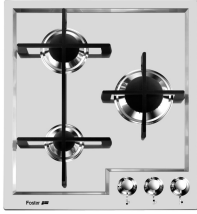

Cooker hob Veronika

Gas hobs

Code: 7063 052

DETAILS

Edge/Installation Type Standard (8 mm Edge)

Finish Foster brushed

Material AISI 304 stainless steel

Texture Brushed in line

Safe cooking

All Foster cooker hobs are equipped with safety valves. They shut off the gas supply very quickly if the flame accidentally goes out.

Under-knob ignition

The utmost freedom of movement with electronic under-knob ignition, a common feature of all models that allows a one-hand ignition of the burner.

TECHNICAL DATA

GALLERY

RECOMMENDED PAIRINGS

Hood KS 240_002

Sink Fortyfour