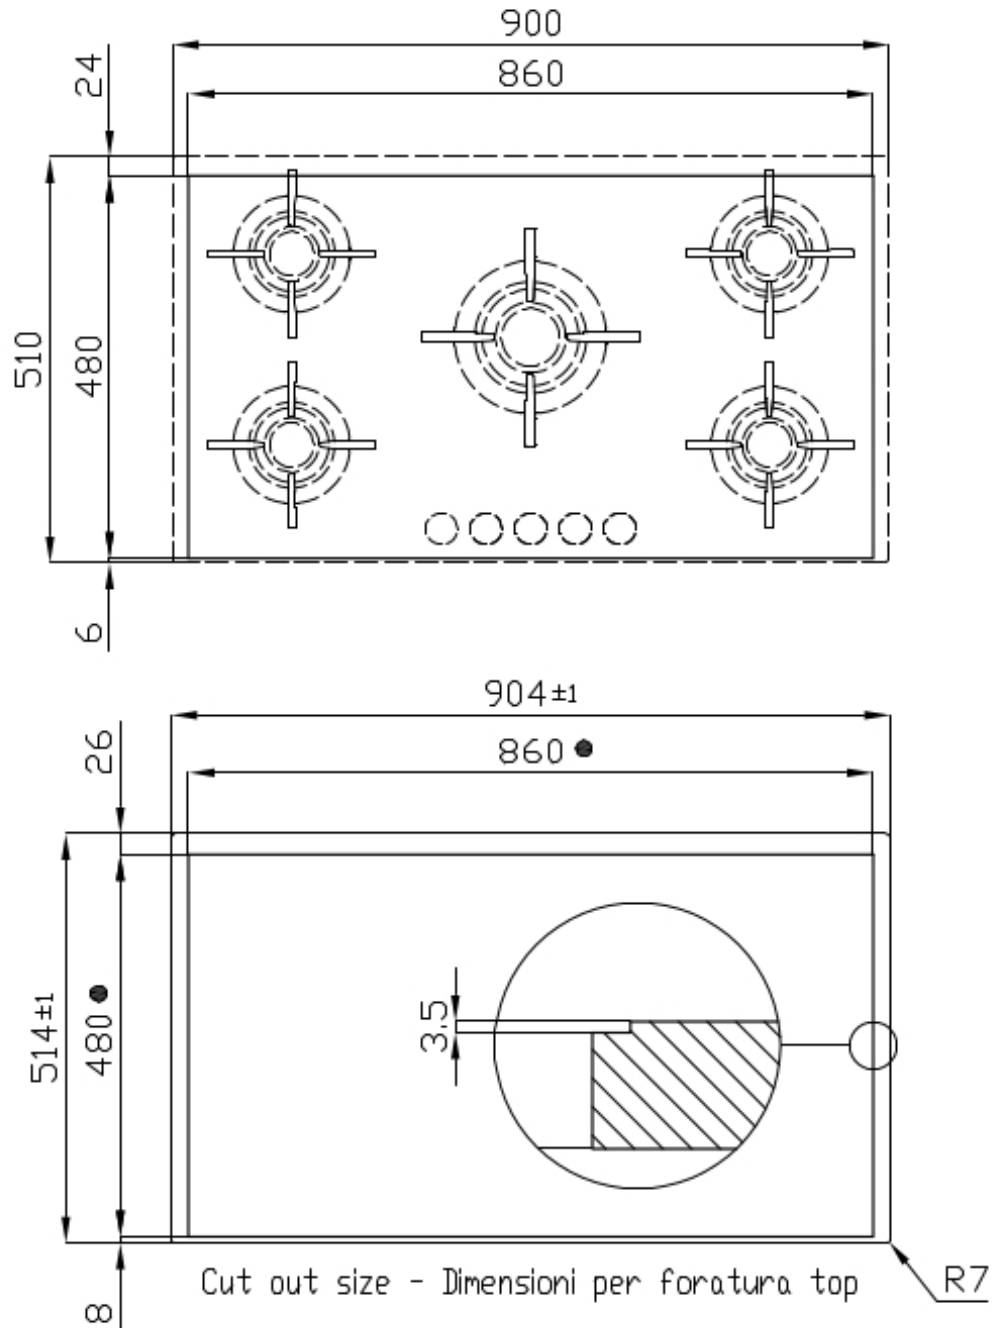

- Built-in cut out for FTS - Foratura per installazione FTS

GALLERY