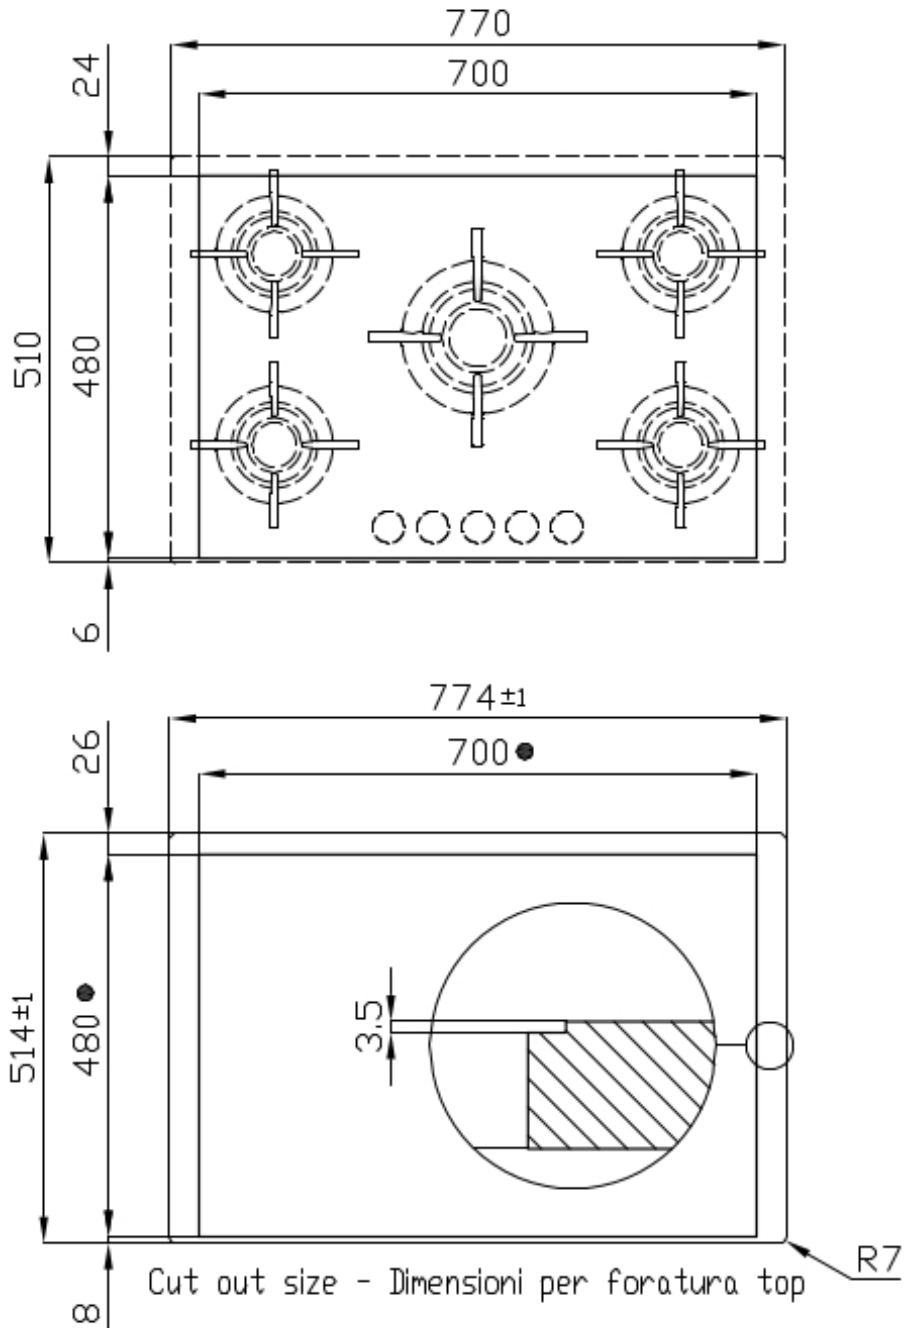

- Built-in cut out for FTS - Foratura per installazione FTS

GALLERY